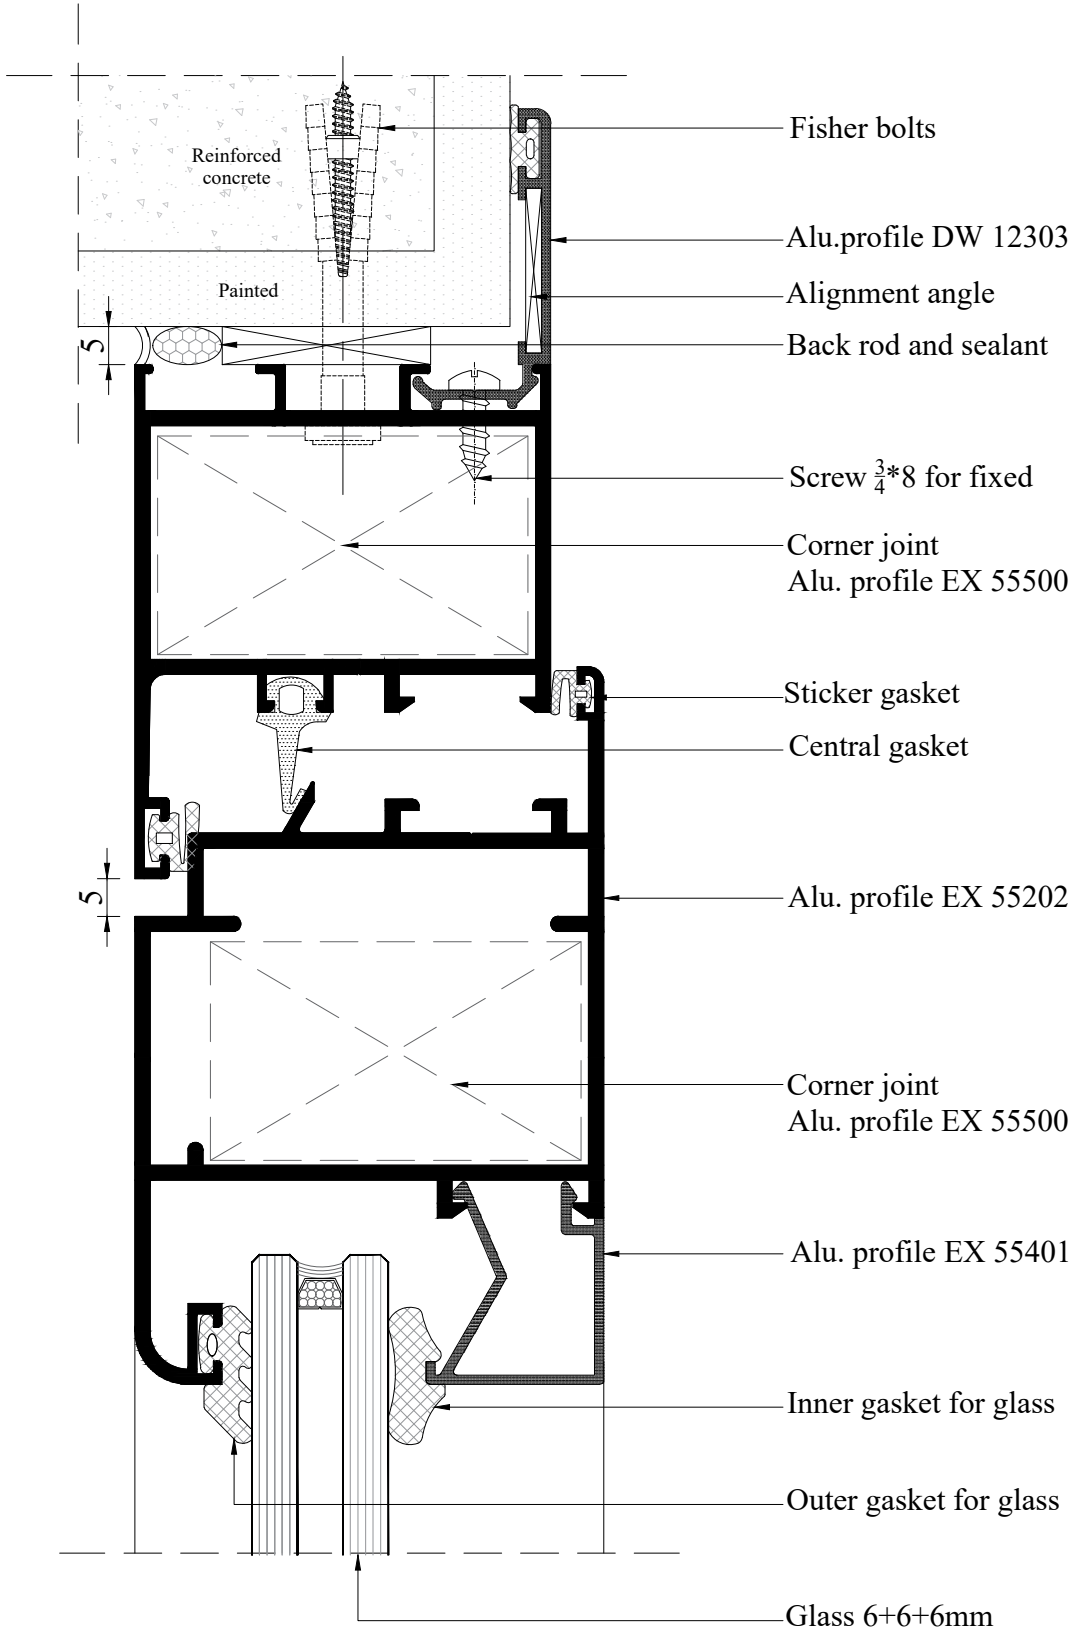

- Alu. profile EX 55203
- Weather strip 7*10mm
- Adaptor profile EX 55302
- Corner joint Alu. profile EX 55500
- Alu. profile EX 55203
- Alu. profile EX 55401
- Inner gasket for glass
- Glass 6+6+6mm

- Alu. profile EX 55203
- Weather strip 7*10mm
- Adaptor profile EX 55302
- Corner joint Alu. profile EX 55500
- Alu. profile EX 55102
- Back rod and sealant
- Fisher bolts

Details

Swing Door

Details

One Sash Opening Inside

Details

One Sash Opening Inside

Details

One Sash Opening Inside

Details

One Sash Opening Inside

Details

One Sash Opening Inside

Details

One Sash Opening Inside

Details

One Sash Opening Inside

Details

One Sash Opening Inside

Details

Two Sash Opening Inside

Details

One Sash Opening Inside With Fixed Panel

Corner Joint For Aluminum Frame

Corner Joint For Aluminum Frame