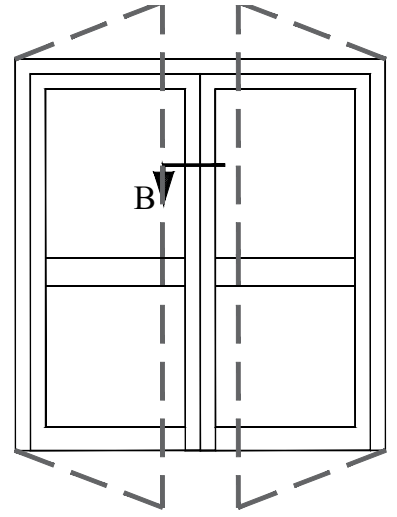

Details

One Sash Opening Inside

Details

One Sash Opening Inside

Details

One Sash Opening Inside

Details

One Sash Opening Inside

Details

One Sash Opening Inside

Details

Two Sash Opening Inside

Details

One Sash Opening Outside

Details

One Sash Opening Outside

Details

One Sash Opening Inside With Fixed Panel

Details

Swing Door

- Alu. profile EX 55102
- Weather strip 7*10mm
- Adaptor profile EX 55302
- Corner joint Alu. profile EX 55500
- Alu. profile EX 55203
- Alu. profile EX 55401
- Inner gasket for glass
- Glass 6+6+6mm