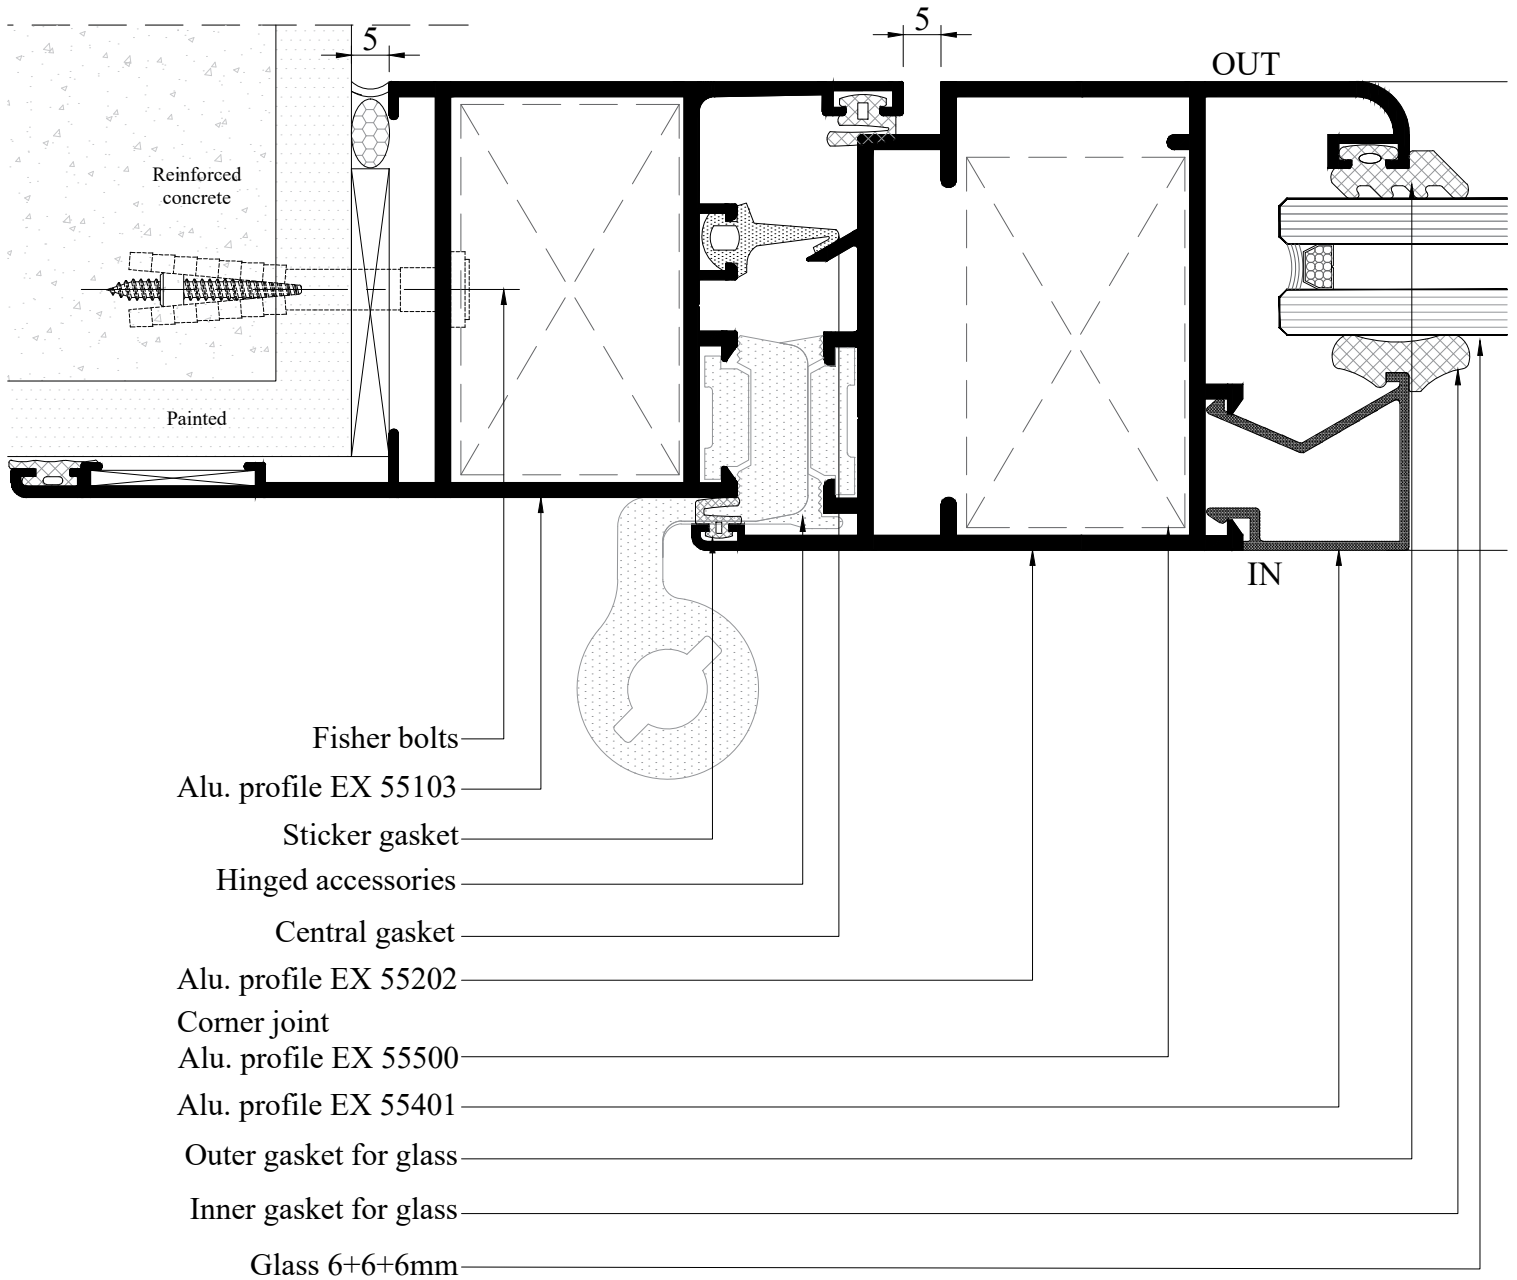

Details

Two Sash Opening Inside

Details

One Sash Opening Outside

Details

One Sash Opening Outside

Details

One Sash Opening Inside With Fixed Panel

Details

Swing Door

Details

One Sash Opening Inside

Details

One Sash Opening Inside

Details

One Sash Opening Inside

Details

One Sash Opening Inside

Details

One Sash Opening Inside

Details

One Sash Opening Inside

Details

One Sash Opening Inside

Details

One Sash Opening Inside

Details

Two Sash Opening Inside

Details

One Sash Opening Inside With Fixed Panel

Corner Joint For Aluminum Frame

Corner Joint For Aluminum Frame