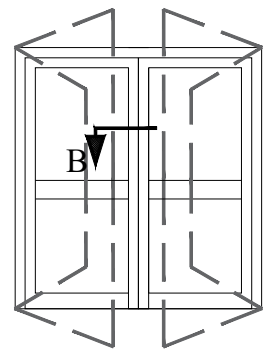

Details

One Sash Opening Inside

Details

Two Sash Opening Inside

Details

One Sash Opening Outside

Details

One Sash Opening Outside

Details

One Sash Opening Inside With Fixed Panel

Details

Swing Door

- Alu. profile EX 55102
- Weather strip 7*10mm
- Adaptor profile EX 55302
- Corner joint Alu. profile EX 55500
- Alu. profile EX 55203
- Alu. profile EX 55401
- Inner gasket for glass
- Glass 6+6+6mm

- Alu. profile EX 55203
- Weather strip 7*10mm
- Adaptor profile EX 55302
- Corner joint Alu. profile EX 55500
- Alu. profile EX 55203
- Alu. profile EX 55401
- Inner gasket for glass
- Glass 6+6+6mm

- Alu. profile EX 55203
- Weather strip 7*10mm
- Adaptor profile EX 55302
- Corner joint Alu. profile EX 55500
- Alu. profile EX 55102
- Back rod and sealant
- Fisher bolts

Details

Swing Door

Details

One Sash Opening Inside

Details

One Sash Opening Inside

Details

One Sash Opening Inside