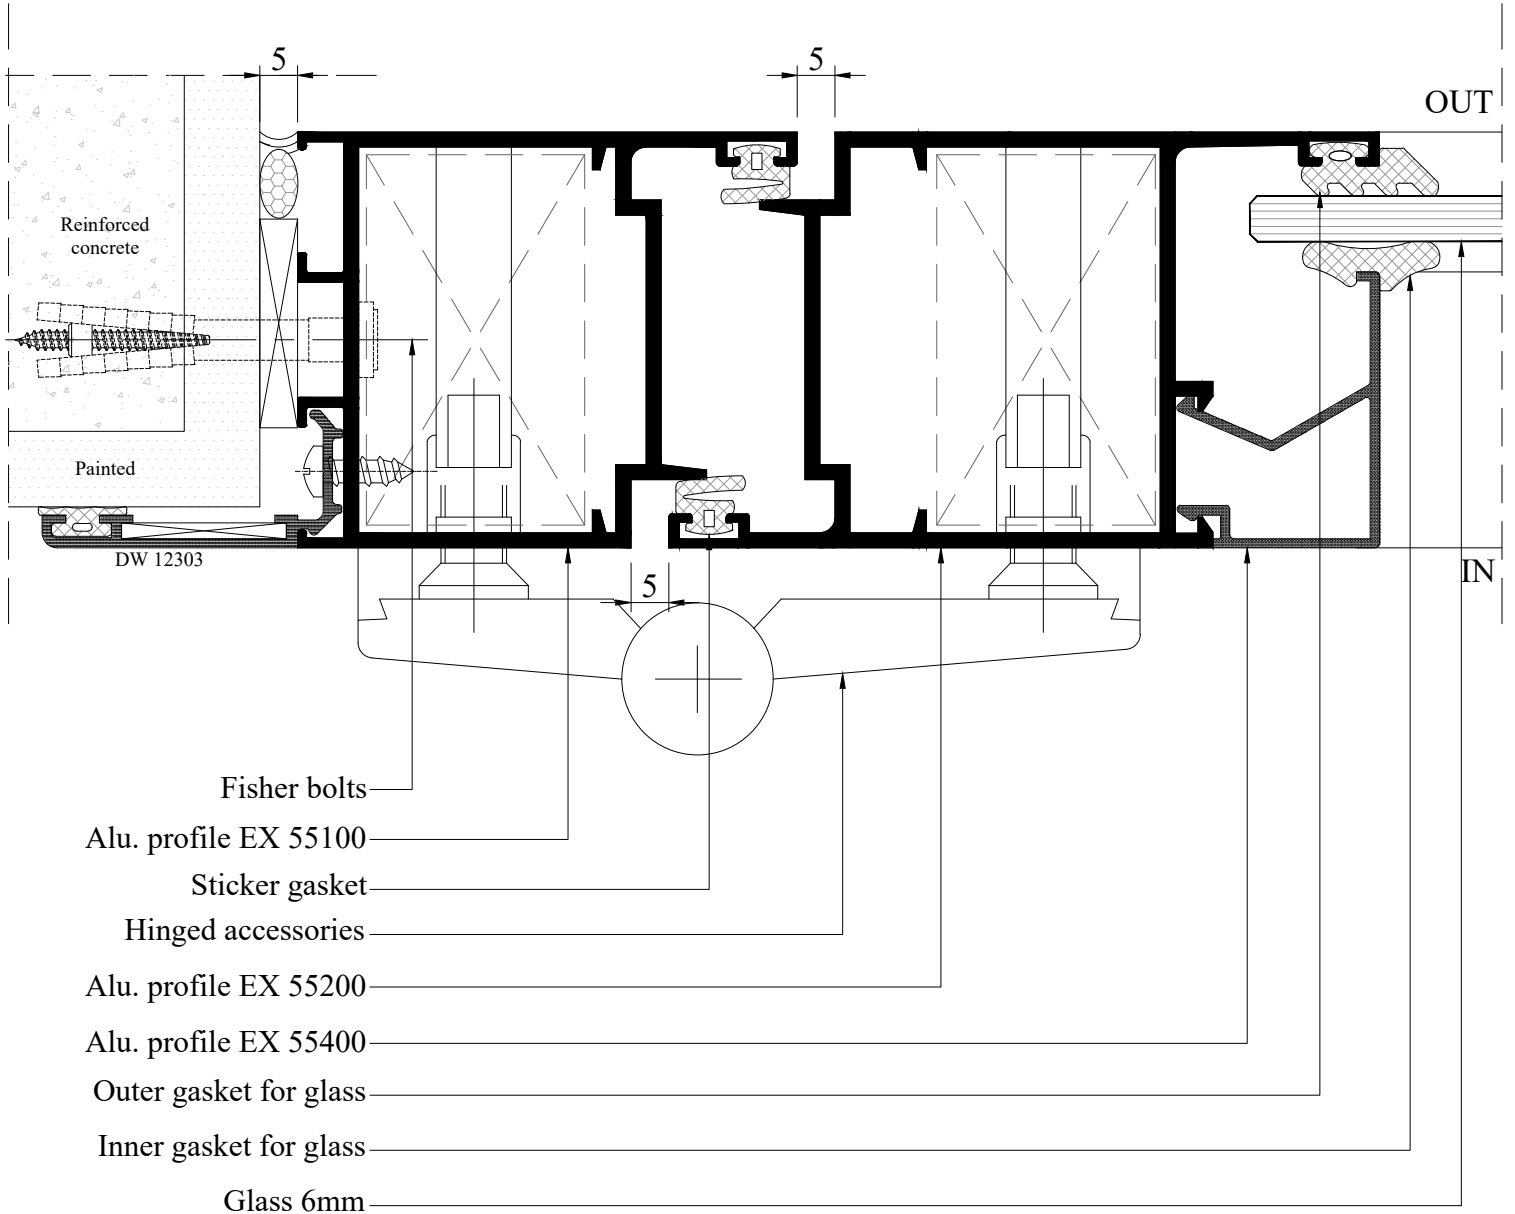

DW 12303
0.235 KG/M
IX= 1.55 CM4
IY= 0.20 CM4

DW 12302
0.302 KG/M
IX= 3.88 CM4
IY= 0.22 CM4

DW 12302/A
0.367 KG/M
IX= 8.72 CM4
IY= 0.23 CM4

EX 55500
6.043 KG/M
IX= 199.52 CM4
IY= 199.52 CM4

Details

One Sash Opening Inside

Details

One Sash Opening Inside

Details

One Sash Opening Inside

Details

One Sash Opening Inside

Details

One Sash Opening Inside

Details

Two Sash Opening Inside

Details

One Sash Opening Outside

Details

One Sash Opening Outside

Details

One Sash Opening Inside With Fixed Panel