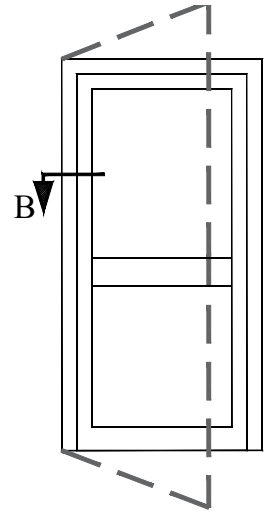

- Alu. profile EX 55203
- Weather strip 7*10mm
- Adaptor profile EX 55302
- Corner joint Alu. profile EX 55500
- Alu. profile EX 55203
- Alu. profile EX 55401
- Inner gasket for glass
- Glass 6+6+6mm

- Alu. profile EX 55203
- Weather strip 7*10mm
- Adaptor profile EX 55302
- Corner joint Alu. profile EX 55500
- Alu. profile EX 55102
- Back rod and sealant
- Fisher bolts

Details

Swing Door

Details

One Sash Opening Inside

Details

One Sash Opening Inside

Details

One Sash Opening Inside

Details

One Sash Opening Inside

Details

One Sash Opening Inside

Details

One Sash Opening Inside

Details

One Sash Opening Inside

Details

One Sash Opening Inside

Details

Two Sash Opening Inside

Details

One Sash Opening Inside With Fixed Panel

Corner Joint For Aluminum Frame

Corner Joint For Aluminum Frame