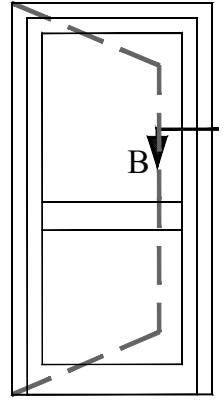

Details

Two Sash Opening Inside

Details

One Sash Opening Outside

Details

One Sash Opening Outside

Details

One Sash Opening Inside With Fixed Panel

Details

One Sash Opening Inside

Details

One Sash Opening Inside

Details

One Sash Opening Inside

Details

One Sash Opening Inside

Details

One Sash Opening Inside

Details

Two Sash Opening Inside

Details

One Sash Opening Outside

Details

One Sash Opening Outside

Details

One Sash Opening Inside With Fixed Panel

Details

Swing Door

- Alu. profile EX 55102
- Weather strip 7*10mm
- Adaptor profile EX 55302
- Corner joint Alu. profile EX 55500
- Alu. profile EX 55203
- Alu. profile EX 55401
- Inner gasket for glass
- Glass 6+6+6mm