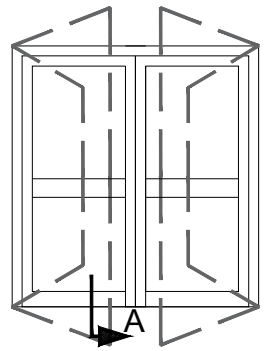

Details

One Sash Opening Inside With Fixed Panel

Details

Swing Door

- Alu. profile EX 55102
- Weather strip 7*10mm
- Adaptor profile EX 55302
- Corner joint Alu. profile EX 55500
- Alu. profile EX 55203
- Alu. profile EX 55401
- Inner gasket for glass
- Glass 6+6+6mm

- Alu. profile EX 55203
- Weather strip 7*10mm
- Adaptor profile EX 55302
- Corner joint Alu. profile EX 55500
- Alu. profile EX 55203
- Alu. profile EX 55401
- Inner gasket for glass
- Glass 6+6+6mm

- Alu. profile EX 55203
- Weather strip 7*10mm
- Adaptor profile EX 55302
- Corner joint Alu. profile EX 55500
- Alu. profile EX 55102
- Back rod and sealant
- Fisher bolts

Details

Swing Door

Details

One Sash Opening Inside

Details

One Sash Opening Inside

Details

One Sash Opening Inside

Details

One Sash Opening Inside

Details

Two Sash Opening Inside

Details

One Sash Opening Inside With Fixed Panel

Corner Joint For Aluminum Frame

Corner Joint For Aluminum Frame