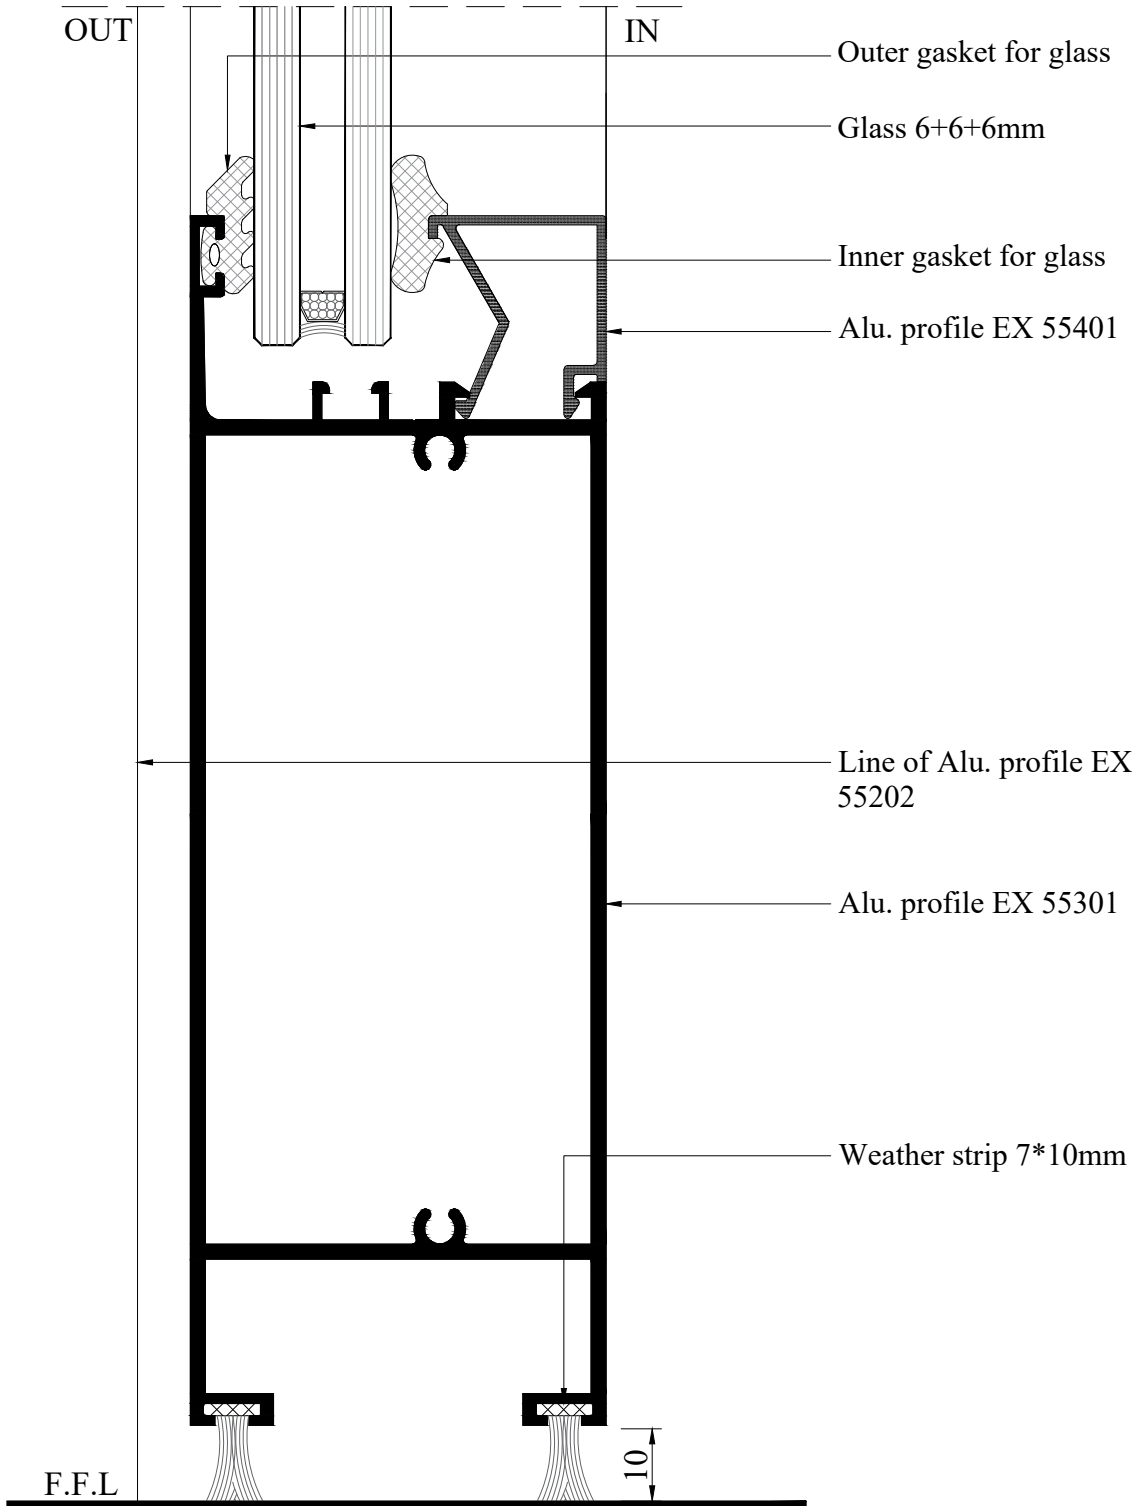

- Alu. profile EX 55203
- Weather strip 7*10mm
- Adaptor profile EX 55302
- Corner joint Alu. profile EX 55500
- Alu. profile EX 55203
- Alu. profile EX 55401
- Inner gasket for glass
- Glass 6+6+6mm

- Alu. profile EX 55203
- Weather strip 7*10mm
- Adaptor profile EX 55302
- Corner joint Alu. profile EX 55500
- Alu. profile EX 55102
- Back rod and sealant
- Fisher bolts

Details

Swing Door

Details

One Sash Opening Inside

Details

One Sash Opening Inside

Details

One Sash Opening Inside

Details

One Sash Opening Inside

Details

One Sash Opening Inside

Details

One Sash Opening Inside

Details

One Sash Opening Inside

Details

One Sash Opening Inside

Details

Two Sash Opening Inside

Details

One Sash Opening Inside With Fixed Panel

Corner Joint For Aluminum Frame

Corner Joint For Aluminum Frame