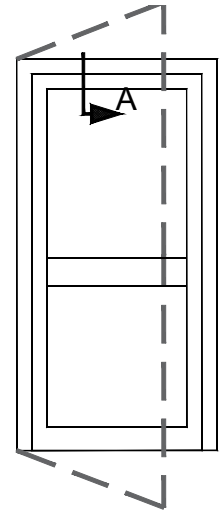

- Alu. profile EX 55203
- Weather strip 7*10mm
- Adaptor profile EX 55302
- Corner joint Alu. profile EX 55500
- Alu. profile EX 55203
- Alu. profile EX 55401
- Inner gasket for glass
- Glass 6+6+6mm

- Alu. profile EX 55203
- Weather strip 7*10mm
- Adaptor profile EX 55302
- Corner joint Alu. profile EX 55500
- Alu. profile EX 55102
- Back rod and sealant
- Fisher bolts

Details

Swing Door

Details

One Sash Opening Inside

Details

One Sash Opening Inside

Details

One Sash Opening Inside

Details

One Sash Opening Inside

Details

One Sash Opening Inside

Details

One Sash Opening Inside

Details

One Sash Opening Inside

Details

One Sash Opening Inside

Details

Two Sash Opening Inside

Details

One Sash Opening Inside With Fixed Panel

Corner Joint For Aluminum Frame

Corner Joint For Aluminum Frame