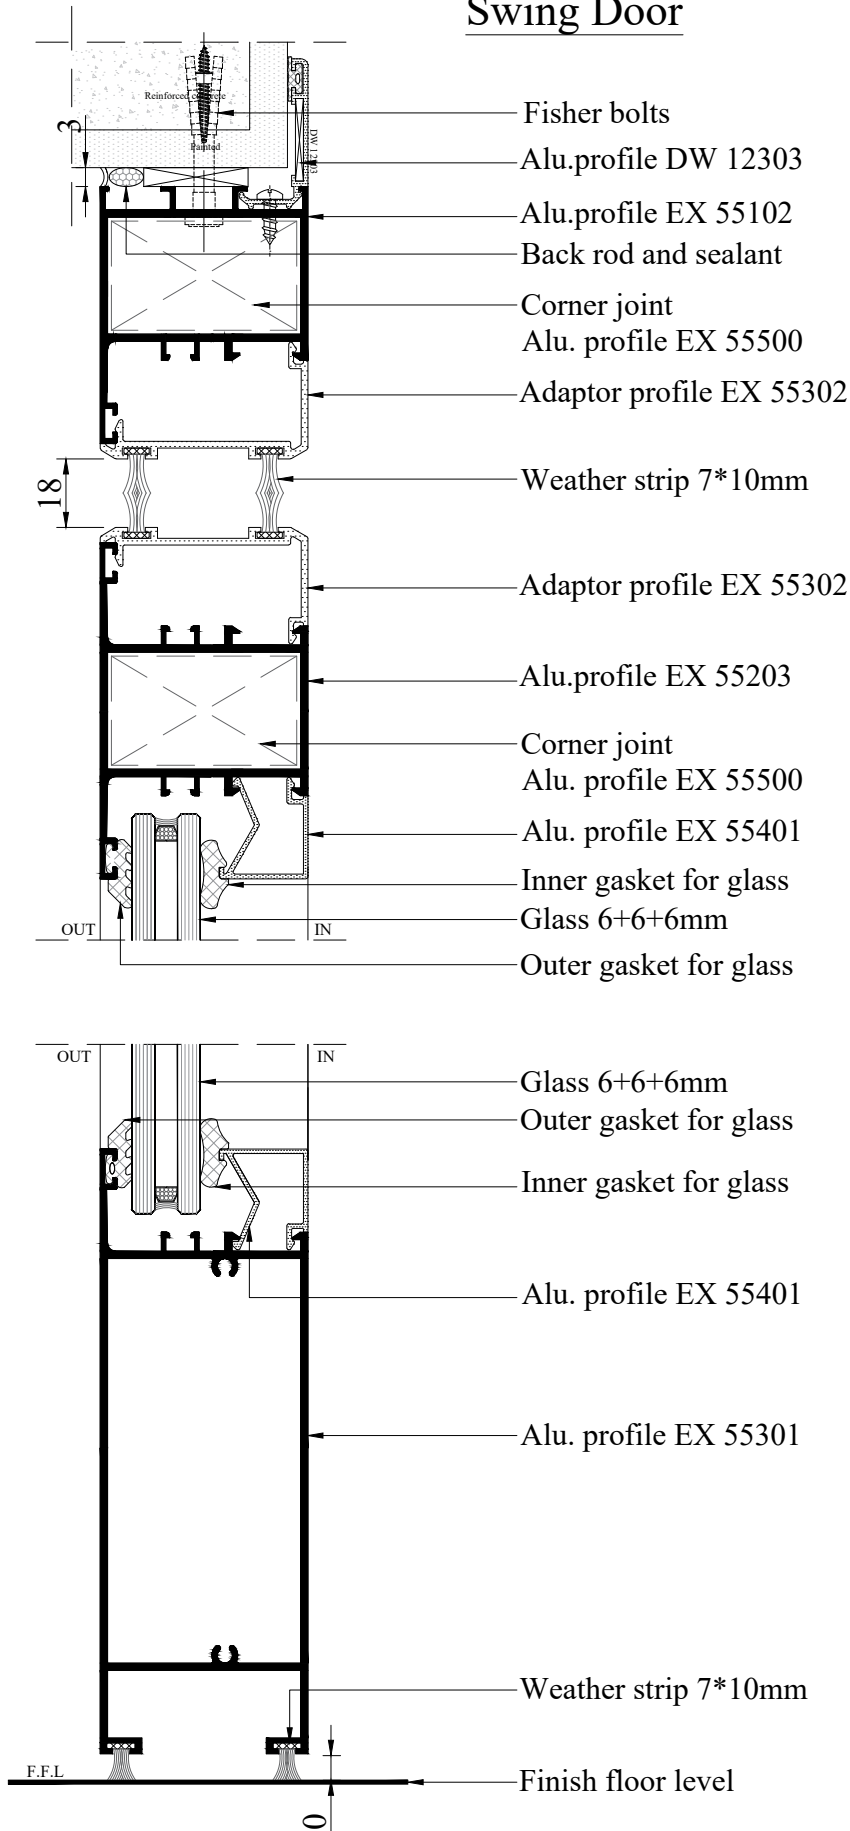

Details

Two Sash Opening Inside

Details

One Sash Opening Outside

Details

One Sash Opening Outside

Details

One Sash Opening Inside With Fixed Panel

Details

One Sash Opening Inside With Fixed Panel

Details

Swing Door

- Alu. profile EX 55102
- Weather strip 7*10mm
- Adaptor profile EX 55302
- Corner joint Alu. profile EX 55500
- Alu. profile EX 55203
- Alu. profile EX 55401
- Inner gasket for glass
- Glass 6+6+6mm

- Alu. profile EX 55203
- Weather strip 7*10mm
- Adaptor profile EX 55302
- Corner joint Alu. profile EX 55500
- Alu. profile EX 55203
- Alu. profile EX 55401
- Inner gasket for glass
- Glass 6+6+6mm

- Alu. profile EX 55203
- Weather strip 7*10mm
- Adaptor profile EX 55302
- Corner joint Alu. profile EX 55500
- Alu. profile EX 55102
- Back rod and sealant
- Fisher bolts

Details

Swing Door

Details

One Sash Opening Inside

Details

One Sash Opening Inside

Details

One Sash Opening Inside