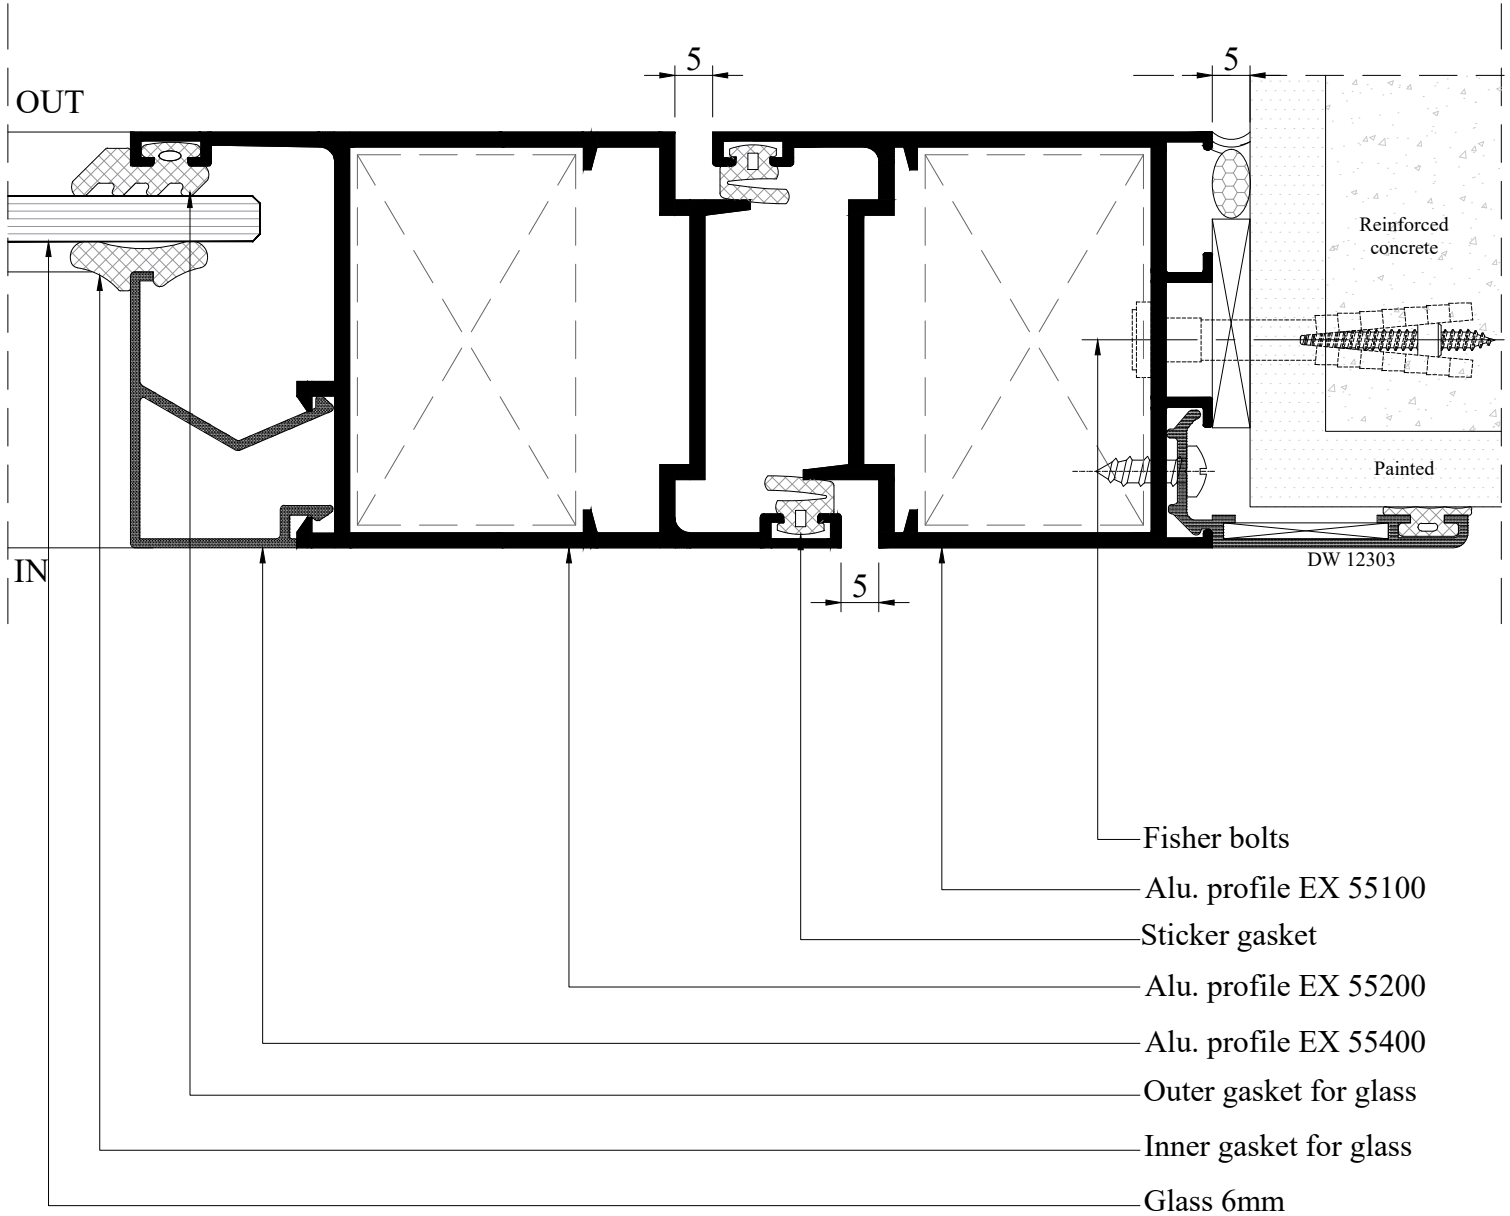

DW 12303
0.235 KG/M
IX= 1.55 CM4
IY= 0.20 CM4

DW 12302
0.302 KG/M
IX= 3.88 CM4
IY= 0.22 CM4

DW 12302/A
0.367 KG/M
IX= 8.72 CM4
IY= 0.23 CM4

EX 55500
6.043 KG/M
IX= 199.52 CM4
IY= 199.52 CM4

Details

One Sash Opening Inside

Details

One Sash Opening Inside

Details

One Sash Opening Inside

Details

One Sash Opening Inside

Details

One Sash Opening Inside

Details

Two Sash Opening Inside

Details

One Sash Opening Outside

Details

One Sash Opening Outside

Details

One Sash Opening Inside With Fixed Panel