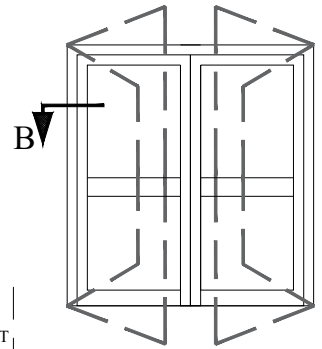

Details

One Sash Opening Inside With Fixed Panel

Details

Swing Door

- Alu. profile EX 55102
- Weather strip 7*10mm
- Adaptor profile EX 55302
- Corner joint Alu. profile EX 55500
- Alu. profile EX 55203
- Alu. profile EX 55401
- Inner gasket for glass
- Glass 6+6+6mm

- Alu. profile EX 55203
- Weather strip 7*10mm
- Adaptor profile EX 55302
- Corner joint Alu. profile EX 55500
- Alu. profile EX 55203
- Alu. profile EX 55401
- Inner gasket for glass
- Glass 6+6+6mm

- Alu. profile EX 55203
- Weather strip 7*10mm
- Adaptor profile EX 55302
- Corner joint Alu. profile EX 55500
- Alu. profile EX 55102
- Back rod and sealant
- Fisher bolts

Details

Swing Door

Details

One Sash Opening Inside

Details

One Sash Opening Inside

Details

One Sash Opening Inside