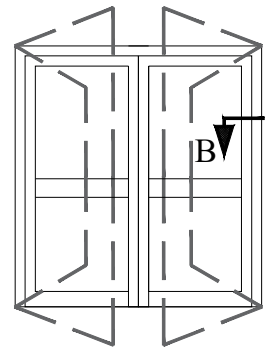

Details

One Sash Opening Inside

Details

Two Sash Opening Inside

Details

One Sash Opening Outside

Details

One Sash Opening Outside

Details

One Sash Opening Inside With Fixed Panel

Details

Swing Door

- Alu. profile EX 55102
- Weather strip 7*10mm
- Adaptor profile EX 55302
- Corner joint Alu. profile EX 55500
- Alu. profile EX 55203
- Alu. profile EX 55401
- Inner gasket for glass
- Glass 6+6+6mm

- Alu. profile EX 55203
- Weather strip 7*10mm
- Adaptor profile EX 55302
- Corner joint Alu. profile EX 55500
- Alu. profile EX 55203
- Alu. profile EX 55401
- Inner gasket for glass
- Glass 6+6+6mm

- Alu. profile EX 55203
- Weather strip 7*10mm
- Adaptor profile EX 55302
- Corner joint Alu. profile EX 55500
- Alu. profile EX 55102
- Back rod and sealant
- Fisher bolts

Details

Swing Door

Details

One Sash Opening Inside

Details

One Sash Opening Inside

Details

One Sash Opening Inside