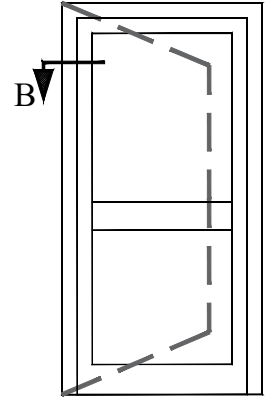

Details

One Sash Opening Inside

Details

One Sash Opening Inside

Details

One Sash Opening Inside

Details

One Sash Opening Inside

Details

One Sash Opening Inside

Details

Two Sash Opening Inside

Details

One Sash Opening Outside

Details

One Sash Opening Outside

Details

One Sash Opening Inside With Fixed Panel

Details

Swing Door

- Alu. profile EX 55102
- Weather strip 7*10mm
- Adaptor profile EX 55302
- Corner joint Alu. profile EX 55500
- Alu. profile EX 55203
- Alu. profile EX 55401
- Inner gasket for glass
- Glass 6+6+6mm