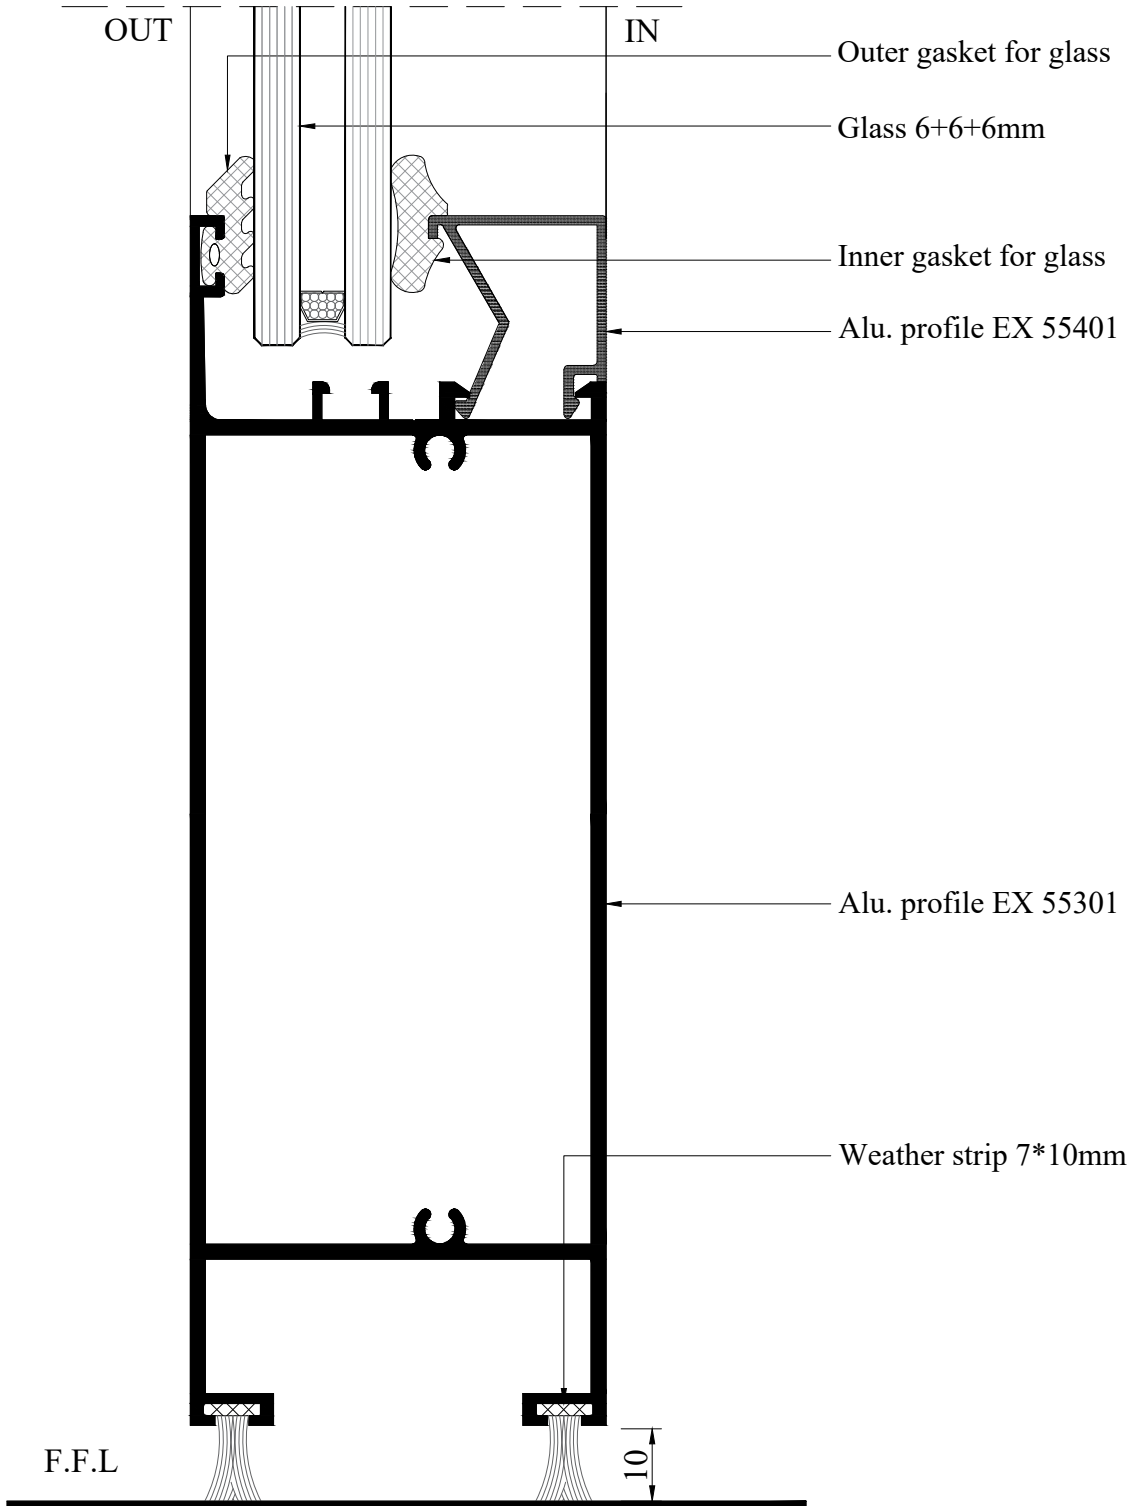

Details

Two Sash Opening Inside

Details

One Sash Opening Outside

Details

One Sash Opening Outside

Details

One Sash Opening Inside With Fixed Panel

Details

One Sash Opening Inside

Details

One Sash Opening Inside

Details

One Sash Opening Inside

Details

One Sash Opening Inside

Details

One Sash Opening Inside

Details

Two Sash Opening Inside

Details

One Sash Opening Outside

Details

One Sash Opening Outside

Details

One Sash Opening Inside With Fixed Panel

Details

Swing Door

- Alu. profile EX 55102
- Weather strip 7*10mm
- Adaptor profile EX 55302
- Corner joint Alu. profile EX 55500
- Alu. profile EX 55203
- Alu. profile EX 55401
- Inner gasket for glass
- Glass 6+6+6mm