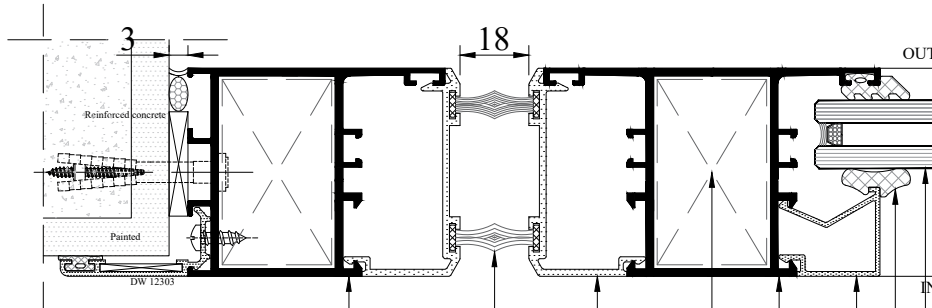

Details

One Sash Opening Inside With Fixed Panel

Details

Swing Door

- Alu. profile EX 55102
- Weather strip 7*10mm
- Adaptor profile EX 55302
- Corner joint Alu. profile EX 55500
- Alu. profile EX 55203
- Alu. profile EX 55401
- Inner gasket for glass
- Glass 6+6+6mm

- Alu. profile EX 55203
- Weather strip 7*10mm
- Adaptor profile EX 55302
- Corner joint Alu. profile EX 55500
- Alu. profile EX 55203
- Alu. profile EX 55401
- Inner gasket for glass
- Glass 6+6+6mm

- Alu. profile EX 55203
- Weather strip 7*10mm
- Adaptor profile EX 55302
- Corner joint Alu. profile EX 55500
- Alu. profile EX 55102
- Back rod and sealant
- Fisher bolts