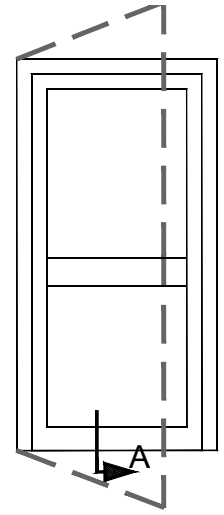

- Alu. profile EX 55203
- Weather strip 7*10mm
- Adaptor profile EX 55302
- Corner joint Alu. profile EX 55500
- Alu. profile EX 55203
- Alu. profile EX 55401
- Inner gasket for glass
- Glass 6+6+6mm

- Alu. profile EX 55203
- Weather strip 7*10mm
- Adaptor profile EX 55302
- Corner joint Alu. profile EX 55500
- Alu. profile EX 55102
- Back rod and sealant
- Fisher bolts

Details

Swing Door

Details

One Sash Opening Inside

Details

One Sash Opening Inside

Details

One Sash Opening Inside

Details

One Sash Opening Inside

Details

One Sash Opening Inside

Details

One Sash Opening Inside

Details

One Sash Opening Inside

Details

One Sash Opening Inside

Details

Two Sash Opening Inside

Details

One Sash Opening Inside With Fixed Panel

Corner Joint For Aluminum Frame

Corner Joint For Aluminum Frame