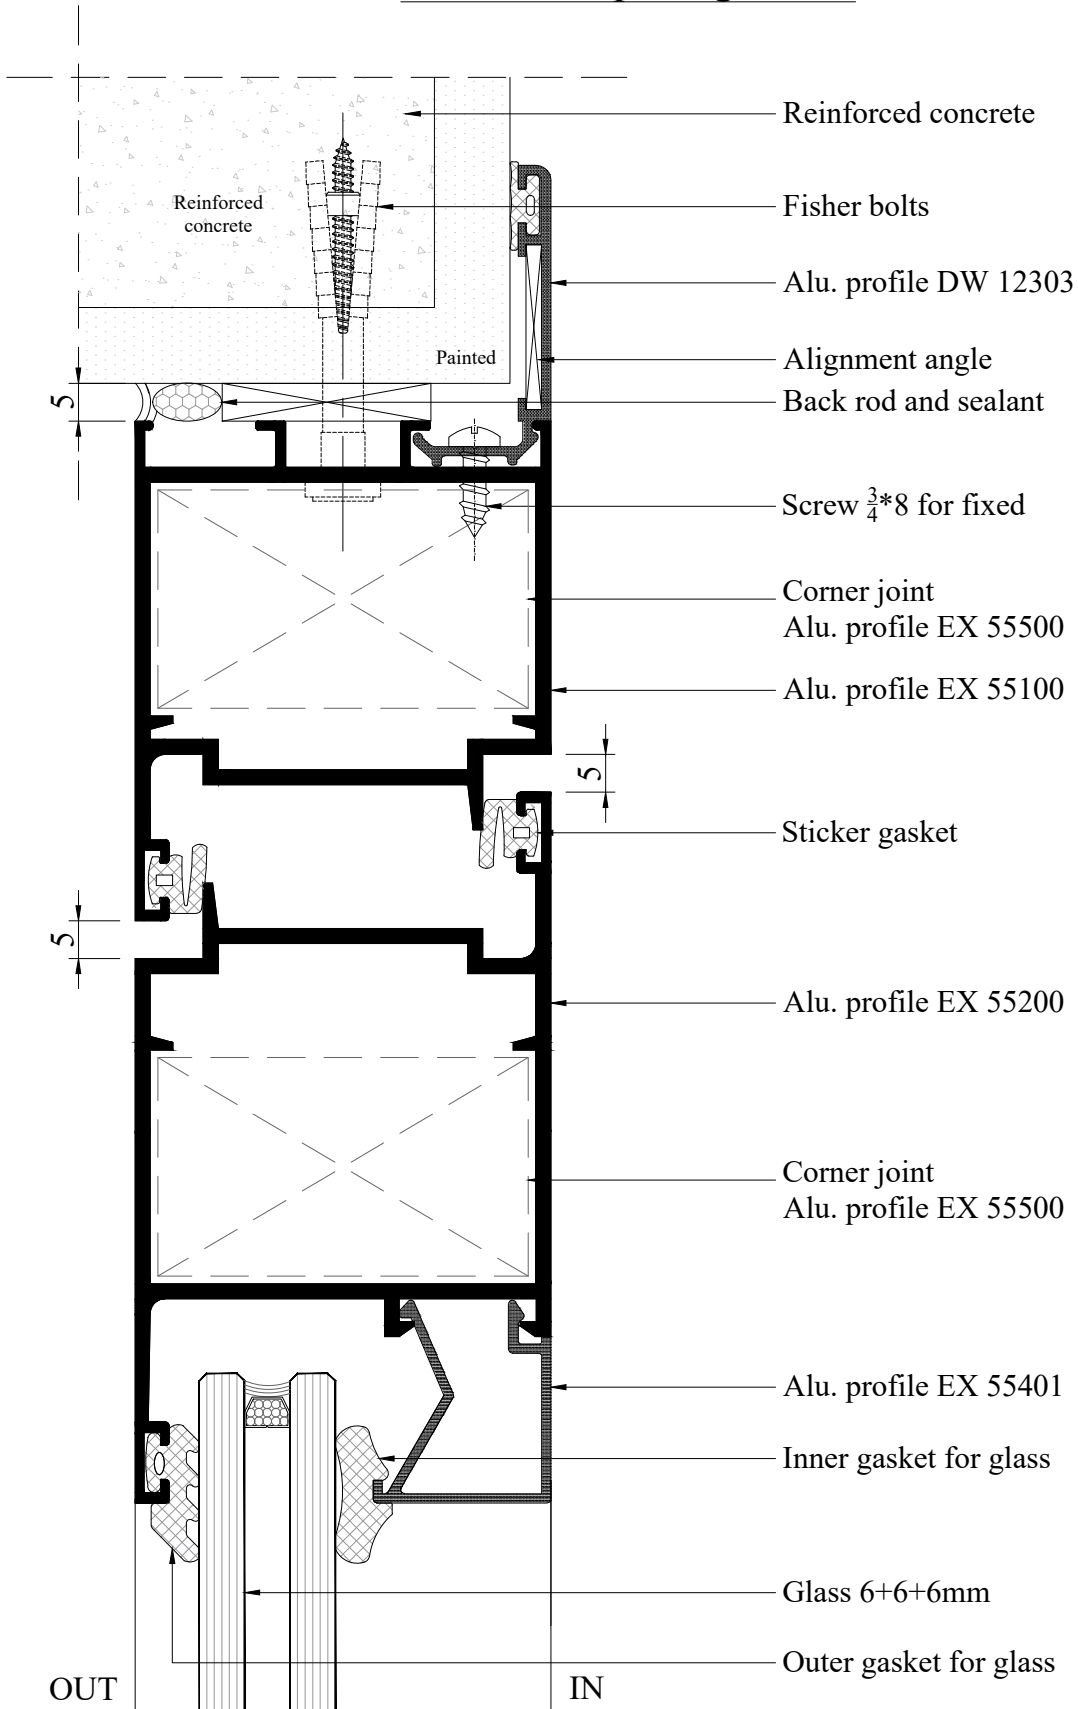

Details

Two Sash Opening Inside

Details

One Sash Opening Outside

Details

One Sash Opening Outside

Details

One Sash Opening Inside With Fixed Panel

Details

One Sash Opening Inside

Details

One Sash Opening Inside

Details

One Sash Opening Inside

Details

One Sash Opening Inside

Details

One Sash Opening Inside

Details

Two Sash Opening Inside

Details

One Sash Opening Outside

Details

One Sash Opening Outside

Details

One Sash Opening Inside With Fixed Panel

Details

Swing Door

- Alu. profile EX 55102
- Weather strip 7*10mm
- Adaptor profile EX 55302
- Corner joint Alu. profile EX 55500
- Alu. profile EX 55203
- Alu. profile EX 55401
- Inner gasket for glass
- Glass 6+6+6mm