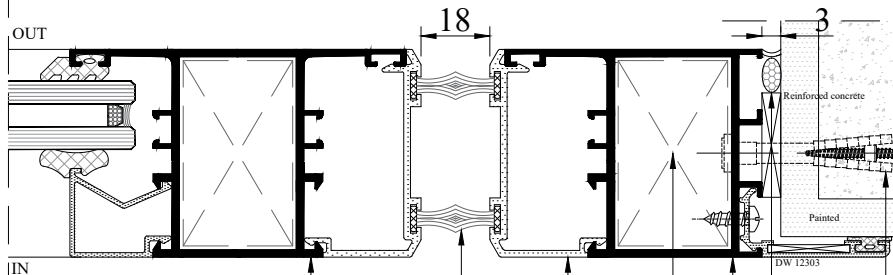

Details

One Sash Opening Inside

Details

Two Sash Opening Inside

Details

One Sash Opening Outside

Details

One Sash Opening Outside

Details

One Sash Opening Inside With Fixed Panel

Details

Swing Door

- Alu. profile EX 55102
- Weather strip 7*10mm
- Adaptor profile EX 55302
- Corner joint Alu. profile EX 55500
- Alu. profile EX 55203
- Alu. profile EX 55401
- Inner gasket for glass
- Glass 6+6+6mm

- Alu. profile EX 55203
- Weather strip 7*10mm
- Adaptor profile EX 55302
- Corner joint Alu. profile EX 55500
- Alu. profile EX 55203
- Alu. profile EX 55401
- Inner gasket for glass
- Glass 6+6+6mm

- Alu. profile EX 55203
- Weather strip 7*10mm
- Adaptor profile EX 55302
- Corner joint Alu. profile EX 55500
- Alu. profile EX 55102
- Back rod and sealant
- Fisher bolts

Details

Swing Door

Details

One Sash Opening Inside

Details

One Sash Opening Inside

Details

One Sash Opening Inside