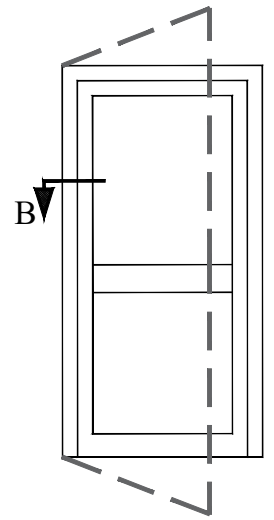

Details

One Sash Opening Inside With Fixed Panel

Details

Swing Door

- Alu. profile EX 55102
- Weather strip 7*10mm
- Adaptor profile EX 55302
- Corner joint Alu. profile EX 55500
- Alu. profile EX 55203
- Alu. profile EX 55401
- Inner gasket for glass
- Glass 6+6+6mm

- Alu. profile EX 55203
- Weather strip 7*10mm
- Adaptor profile EX 55302
- Corner joint Alu. profile EX 55500
- Alu. profile EX 55203
- Alu. profile EX 55401
- Inner gasket for glass
- Glass 6+6+6mm

- Alu. profile EX 55203
- Weather strip 7*10mm
- Adaptor profile EX 55302
- Corner joint Alu. profile EX 55500
- Alu. profile EX 55102
- Back rod and sealant
- Fisher bolts

Details

Swing Door

Details

One Sash Opening Inside

Details

One Sash Opening Inside

Details

One Sash Opening Inside

Details

One Sash Opening Inside

Details

Two Sash Opening Inside

Details

One Sash Opening Inside With Fixed Panel

Corner Joint For Aluminum Frame

Corner Joint For Aluminum Frame