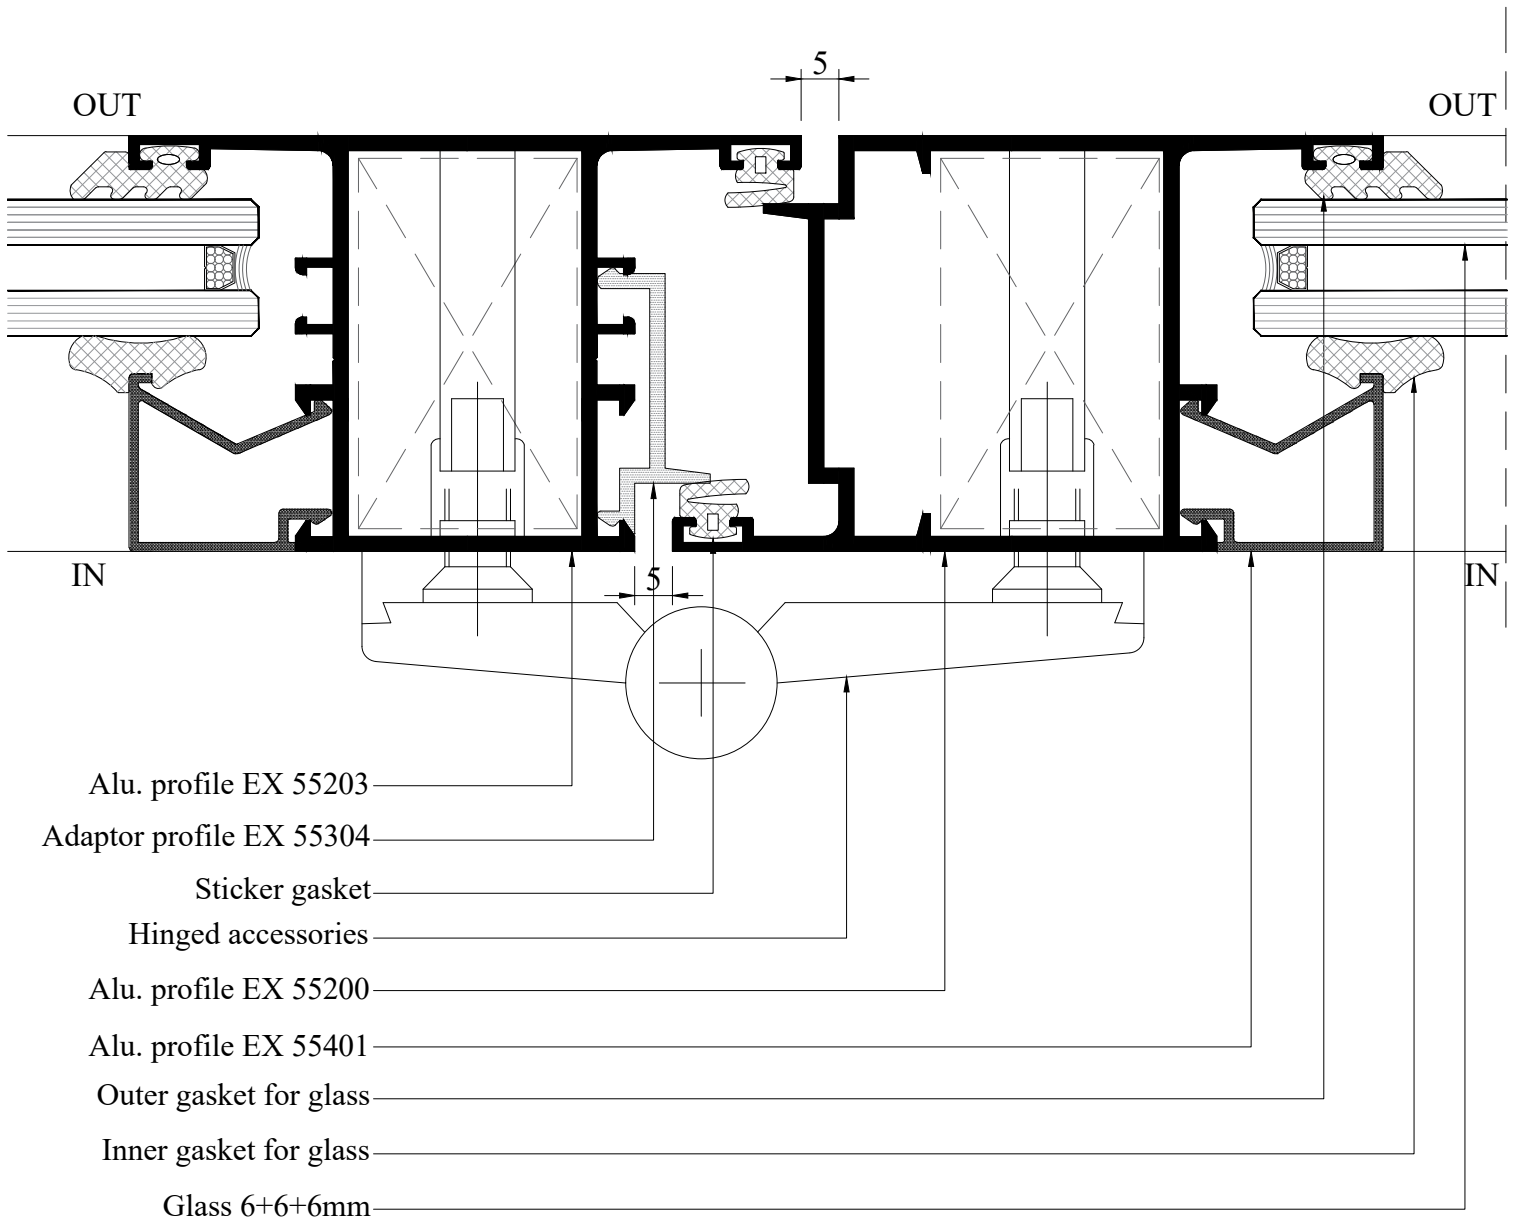

Details

Two Sash Opening Inside

Details

One Sash Opening Outside

Details

One Sash Opening Outside

Details

One Sash Opening Inside With Fixed Panel

Details

One Sash Opening Inside

Details

One Sash Opening Inside

Details

One Sash Opening Inside

Details

One Sash Opening Inside

Details

One Sash Opening Inside

Details

Two Sash Opening Inside

Details

One Sash Opening Outside

Details

One Sash Opening Outside

Details

One Sash Opening Inside With Fixed Panel

Details

Swing Door

- Alu. profile EX 55102
- Weather strip 7*10mm
- Adaptor profile EX 55302
- Corner joint Alu. profile EX 55500
- Alu. profile EX 55203
- Alu. profile EX 55401
- Inner gasket for glass
- Glass 6+6+6mm