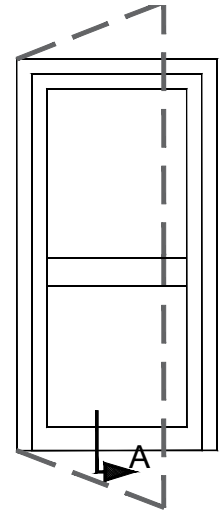

Details

Two Sash Opening Inside

Details

One Sash Opening Outside

Details

One Sash Opening Outside

Details

One Sash Opening Inside With Fixed Panel

Details

One Sash Opening Inside

Details

One Sash Opening Inside

Details

One Sash Opening Inside

Details

One Sash Opening Inside

Details

One Sash Opening Inside

Details

Two Sash Opening Inside

Details

One Sash Opening Outside

Details

One Sash Opening Outside

Details

One Sash Opening Inside With Fixed Panel

Details

Swing Door

- Alu. profile EX 55102
- Weather strip 7*10mm
- Adaptor profile EX 55302
- Corner joint Alu. profile EX 55500
- Alu. profile EX 55203
- Alu. profile EX 55401
- Inner gasket for glass
- Glass 6+6+6mm