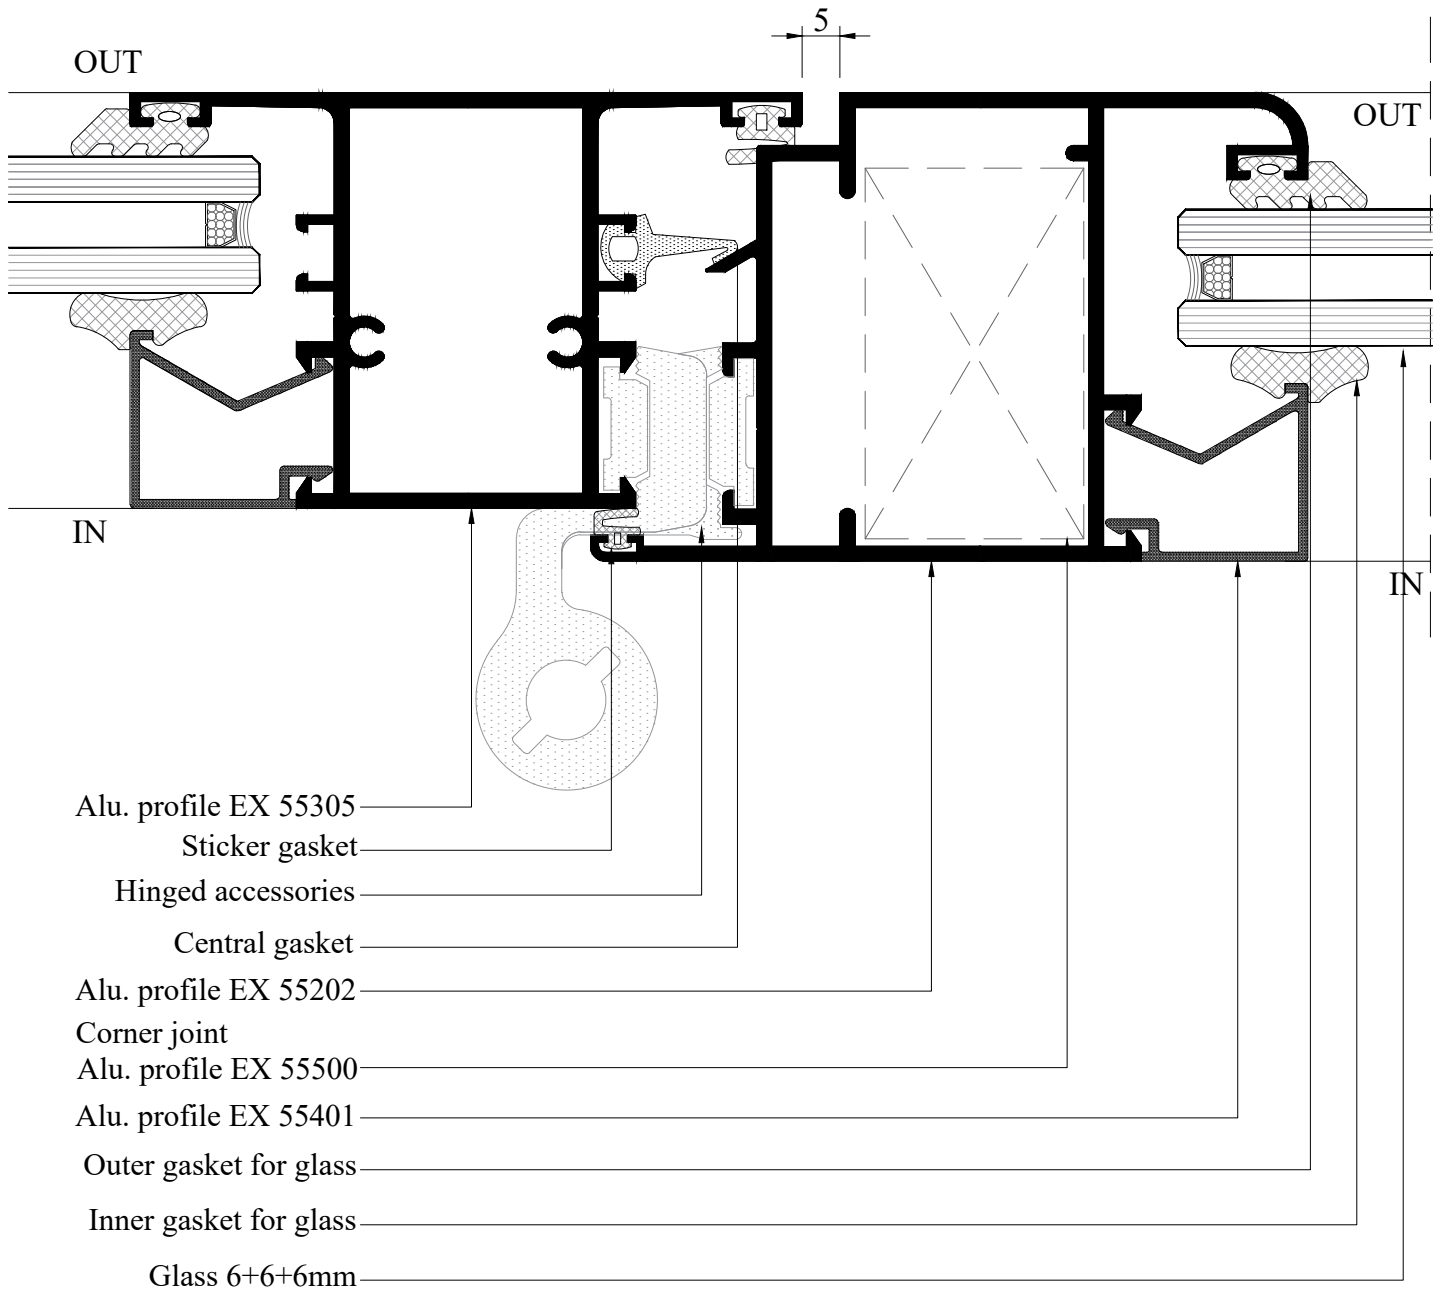

- Alu. profile EX 55203
- Weather strip 7*10mm
- Adaptor profile EX 55302
- Corner joint Alu. profile EX 55500
- Alu. profile EX 55203
- Alu. profile EX 55401
- Inner gasket for glass
- Glass 6+6+6mm

- Alu. profile EX 55203
- Weather strip 7*10mm
- Adaptor profile EX 55302
- Corner joint Alu. profile EX 55500
- Alu. profile EX 55102
- Back rod and sealant
- Fisher bolts

Details

One Sash Opening Inside

Details

One Sash Opening Inside

Details

One Sash Opening Inside

Details

One Sash Opening Inside

Details

One Sash Opening Inside

Details

Two Sash Opening Inside

Details

One Sash Opening Inside With Fixed Panel

Corner Joint For Aluminum Frame

Corner Joint For Aluminum Frame

Corner Joint For Aluminum Sash

Corner Joint For Aluminum Sash