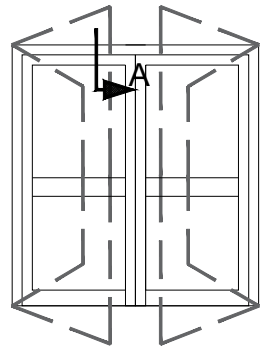

Details

One Sash Opening Inside With Fixed Panel

Details

Swing Door

- Alu. profile EX 55102
- Weather strip 7*10mm
- Adaptor profile EX 55302
- Corner joint Alu. profile EX 55500
- Alu. profile EX 55203
- Alu. profile EX 55401
- Inner gasket for glass
- Glass 6+6+6mm

- Alu. profile EX 55203
- Weather strip 7*10mm
- Adaptor profile EX 55302
- Corner joint Alu. profile EX 55500
- Alu. profile EX 55203
- Alu. profile EX 55401
- Inner gasket for glass
- Glass 6+6+6mm

- Alu. profile EX 55203
- Weather strip 7*10mm
- Adaptor profile EX 55302
- Corner joint Alu. profile EX 55500
- Alu. profile EX 55102
- Back rod and sealant
- Fisher bolts

Details

Swing Door

Details

One Sash Opening Inside

Details

One Sash Opening Inside

Details

One Sash Opening Inside

Details

One Sash Opening Inside

Details

Two Sash Opening Inside

Details

One Sash Opening Inside With Fixed Panel

Corner Joint For Aluminum Frame

Corner Joint For Aluminum Frame