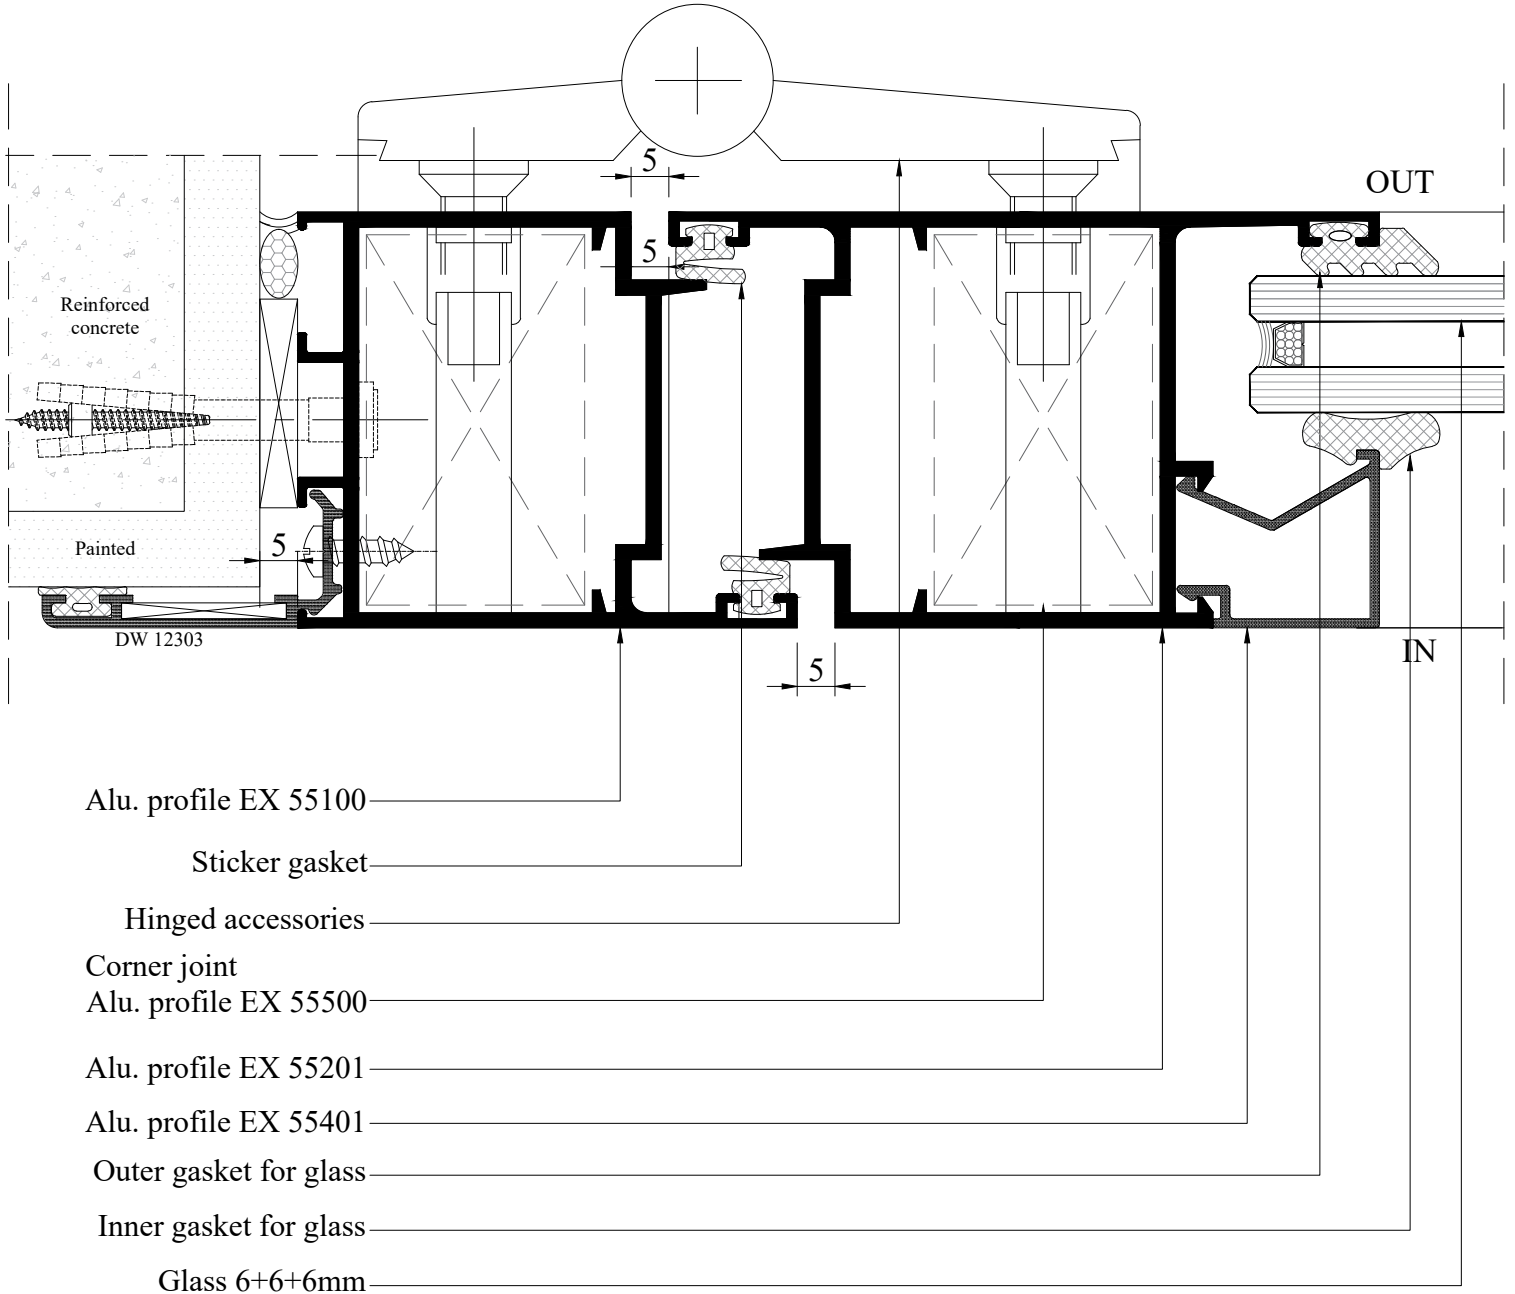

Details

Two Sash Opening Inside

Details

One Sash Opening Outside

Details

One Sash Opening Outside

Details

One Sash Opening Inside With Fixed Panel

Details

One Sash Opening Inside

Details

One Sash Opening Inside

Details

One Sash Opening Inside

Details

One Sash Opening Inside

Details

One Sash Opening Inside

Details

Two Sash Opening Inside

Details

One Sash Opening Outside

Details

One Sash Opening Outside

Details

One Sash Opening Inside With Fixed Panel

Details

Swing Door

- Alu. profile EX 55102
- Weather strip 7*10mm
- Adaptor profile EX 55302
- Corner joint Alu. profile EX 55500
- Alu. profile EX 55203
- Alu. profile EX 55401
- Inner gasket for glass
- Glass 6+6+6mm