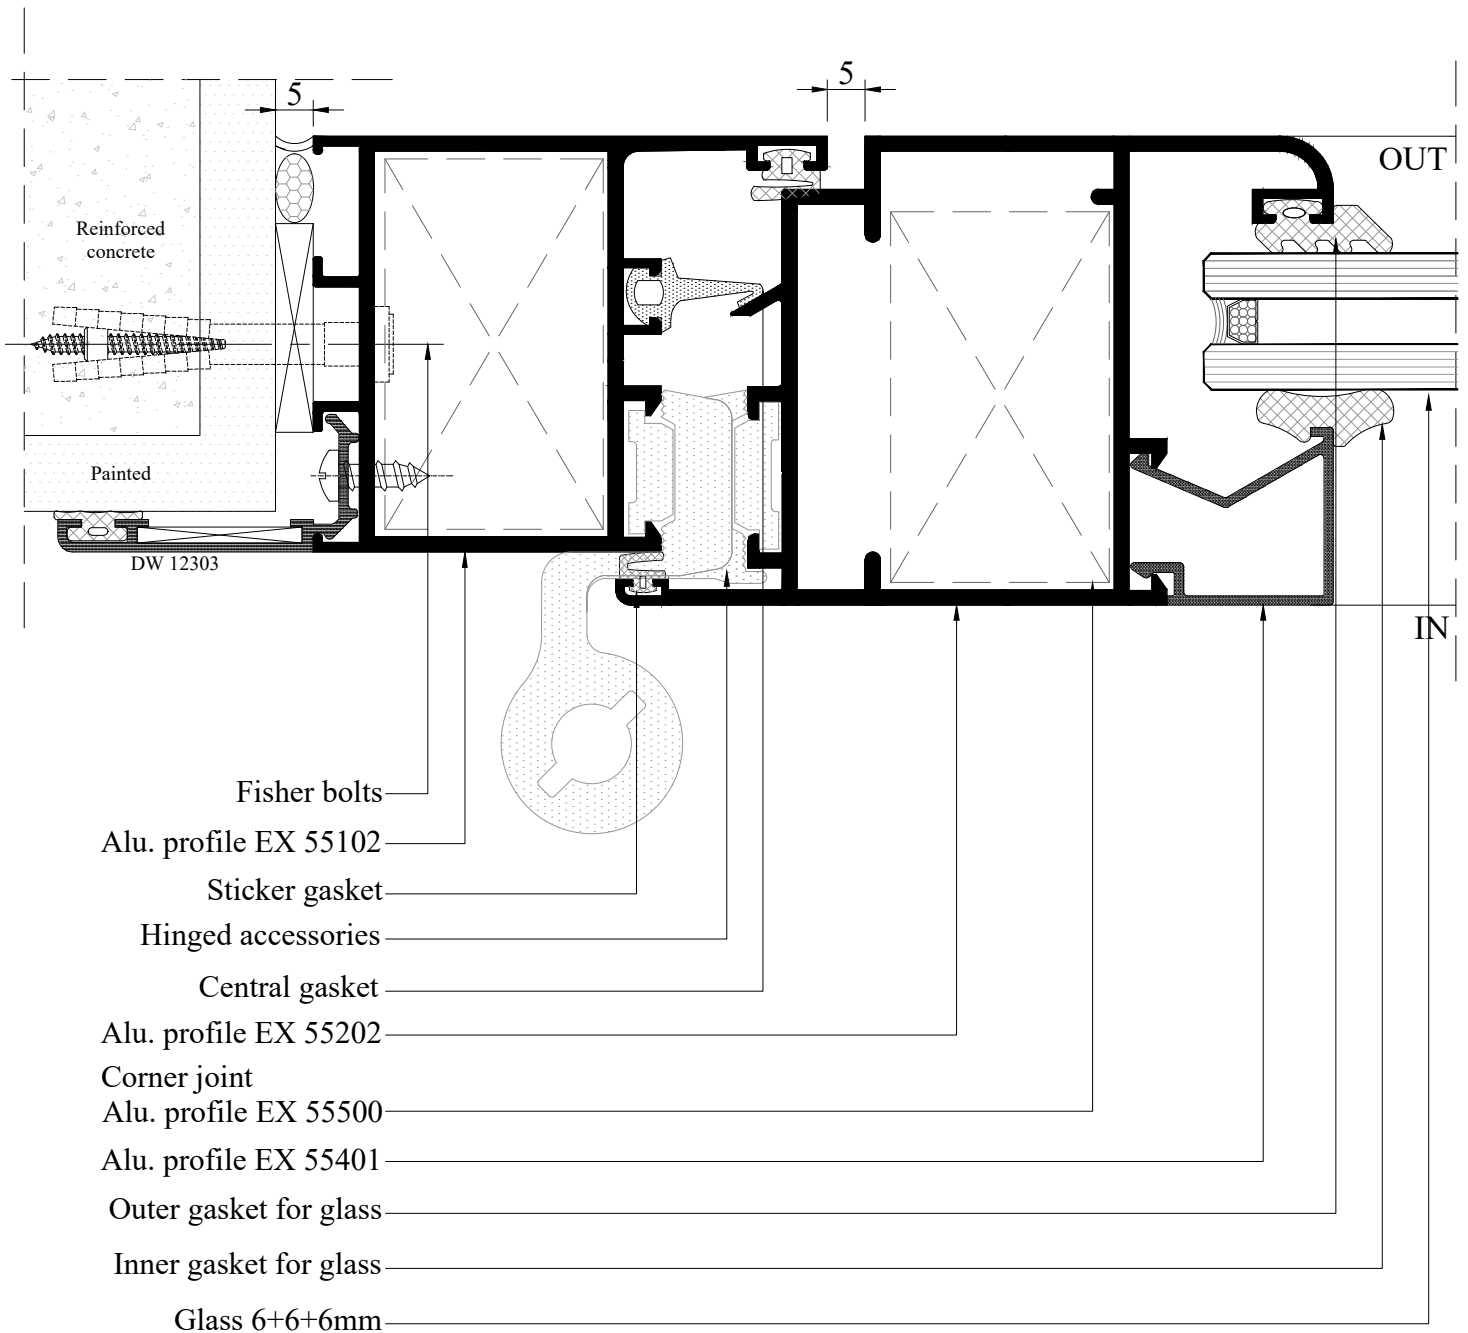

- Alu. profile EX 55203
- Weather strip 7*10mm
- Adaptor profile EX 55302
- Corner joint Alu. profile EX 55500
- Alu. profile EX 55203
- Alu. profile EX 55401
- Inner gasket for glass
- Glass 6+6+6mm

- Alu. profile EX 55203
- Weather strip 7*10mm
- Adaptor profile EX 55302
- Corner joint Alu. profile EX 55500
- Alu. profile EX 55102
- Back rod and sealant
- Fisher bolts

Details

Swing Door

Details

One Sash Opening Inside

Details

One Sash Opening Inside

Details

One Sash Opening Inside

Details

One Sash Opening Inside

Details

One Sash Opening Inside

Details

One Sash Opening Inside

Details

One Sash Opening Inside

Details

One Sash Opening Inside

Details

Two Sash Opening Inside

Details

One Sash Opening Inside With Fixed Panel

Corner Joint For Aluminum Frame

Corner Joint For Aluminum Frame