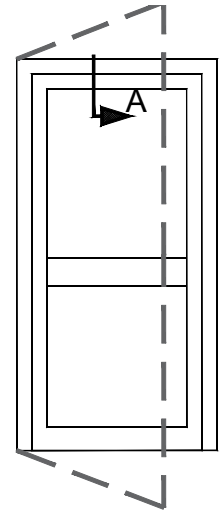

Details

Two Sash Opening Inside

Details

One Sash Opening Outside

Details

One Sash Opening Outside

Details

One Sash Opening Inside With Fixed Panel

Details

One Sash Opening Inside

Details

One Sash Opening Inside

Details

One Sash Opening Inside

Details

One Sash Opening Inside

Details

One Sash Opening Inside

Details

Two Sash Opening Inside

Details

One Sash Opening Outside

Details

One Sash Opening Outside

Details

One Sash Opening Inside With Fixed Panel

Details

Swing Door

- Alu. profile EX 55102
- Weather strip 7*10mm
- Adaptor profile EX 55302
- Corner joint Alu. profile EX 55500
- Alu. profile EX 55203
- Alu. profile EX 55401
- Inner gasket for glass
- Glass 6+6+6mm