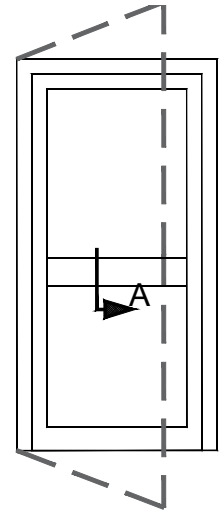

- Alu. profile EX 55203
- Weather strip 7*10mm
- Adaptor profile EX 55302
- Corner joint Alu. profile EX 55500
- Alu. profile EX 55203
- Alu. profile EX 55401
- Inner gasket for glass
- Glass 6+6+6mm

- Alu. profile EX 55203
- Weather strip 7*10mm
- Adaptor profile EX 55302
- Corner joint Alu. profile EX 55500
- Alu. profile EX 55102
- Back rod and sealant
- Fisher bolts

Details

Swing Door

Details

One Sash Opening Inside

Details

One Sash Opening Inside

Details

One Sash Opening Inside

Details

One Sash Opening Inside

Details

One Sash Opening Inside

Details

One Sash Opening Inside

Details

One Sash Opening Inside

Details

One Sash Opening Inside

Details

Two Sash Opening Inside

Details

One Sash Opening Inside With Fixed Panel

Corner Joint For Aluminum Frame

Corner Joint For Aluminum Frame