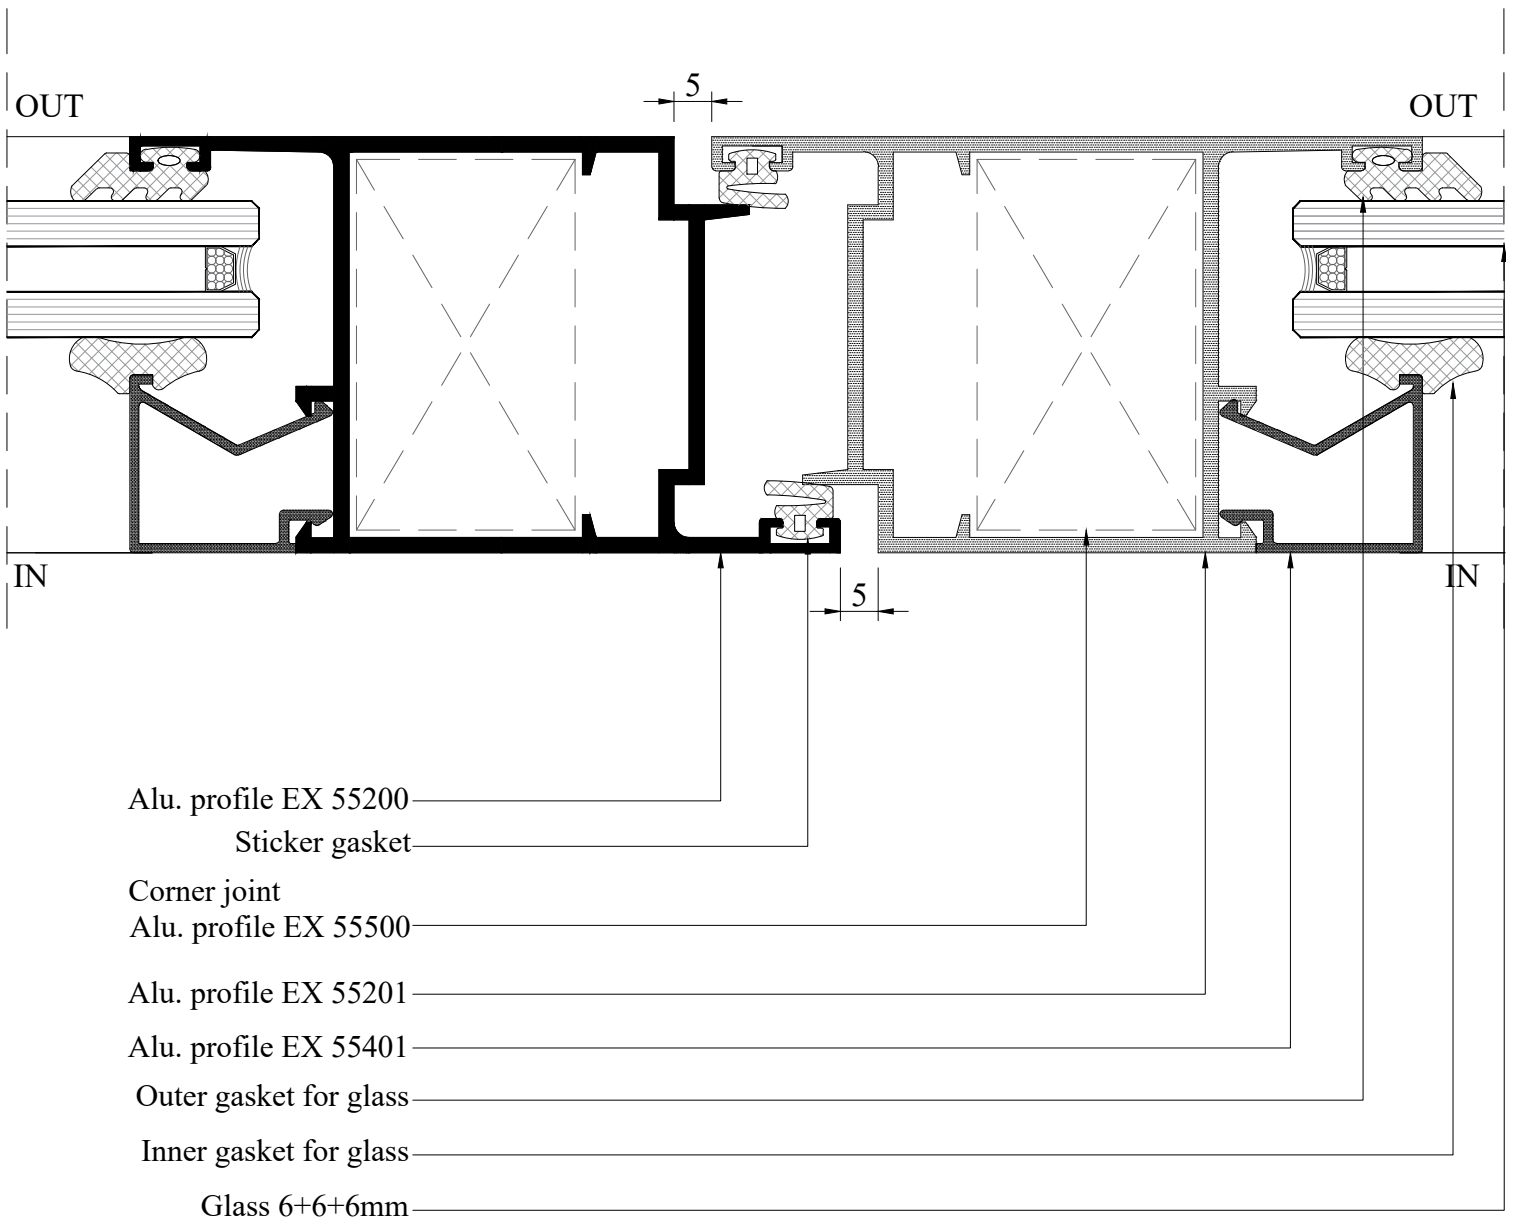

Details

Two Sash Opening Inside

Details

One Sash Opening Outside

Details

One Sash Opening Outside

Details

One Sash Opening Inside With Fixed Panel

Details

One Sash Opening Inside

Details

One Sash Opening Inside

Details

One Sash Opening Inside

Details

One Sash Opening Inside

Details

One Sash Opening Inside

Details

Two Sash Opening Inside

Details

One Sash Opening Outside

Details

One Sash Opening Outside

Details

One Sash Opening Inside With Fixed Panel

Details

Swing Door

- Alu. profile EX 55102
- Weather strip 7*10mm
- Adaptor profile EX 55302
- Corner joint Alu. profile EX 55500
- Alu. profile EX 55203
- Alu. profile EX 55401
- Inner gasket for glass
- Glass 6+6+6mm