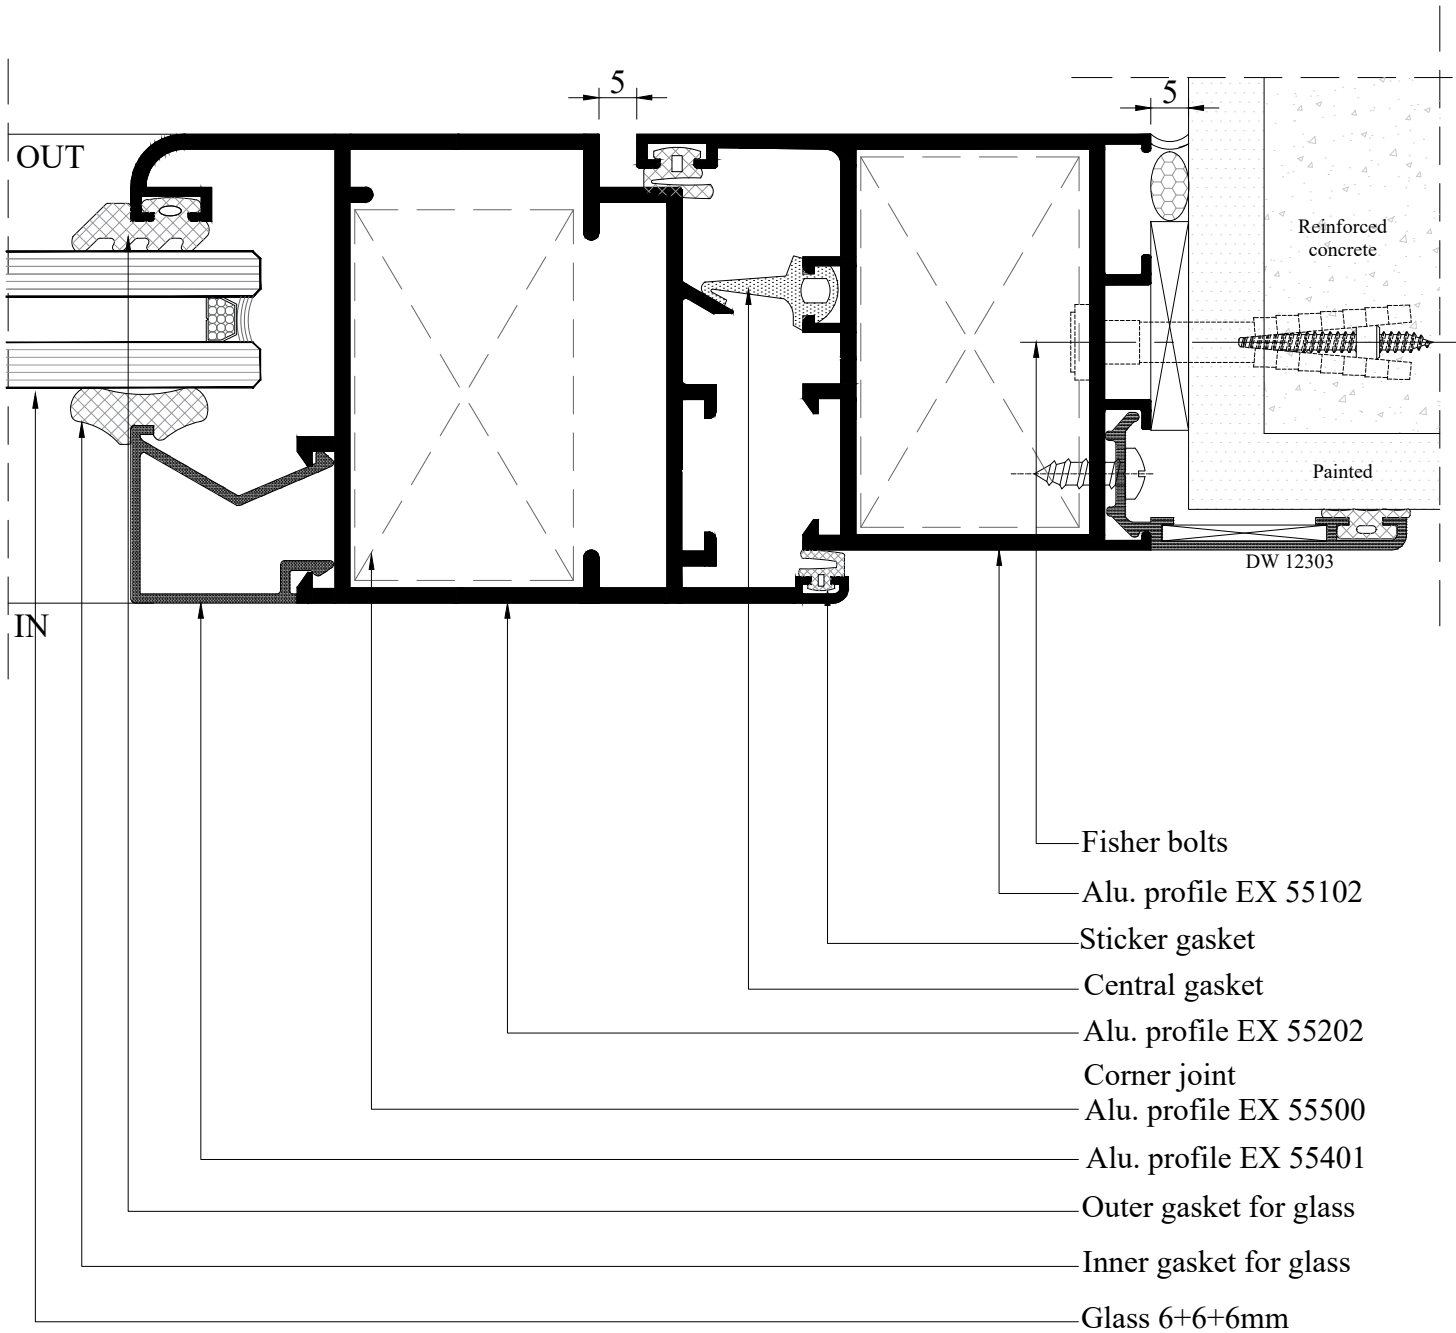

- Alu. profile EX 55203
- Weather strip 7*10mm
- Adaptor profile EX 55302
- Corner joint Alu. profile EX 55500
- Alu. profile EX 55203
- Alu. profile EX 55401
- Inner gasket for glass
- Glass 6+6+6mm

- Alu. profile EX 55203
- Weather strip 7*10mm
- Adaptor profile EX 55302
- Corner joint Alu. profile EX 55500
- Alu. profile EX 55102
- Back rod and sealant
- Fisher bolts

Details

Swing Door

Details

One Sash Opening Inside

Details

One Sash Opening Inside

Details

One Sash Opening Inside

Details

One Sash Opening Inside

Details

One Sash Opening Inside

Details

One Sash Opening Inside

Details

One Sash Opening Inside

Details

One Sash Opening Inside

Details

Two Sash Opening Inside

Details

One Sash Opening Inside With Fixed Panel

Corner Joint For Aluminum Frame

Corner Joint For Aluminum Frame