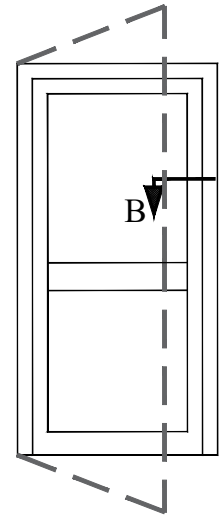

- Alu. profile EX 55203
- Weather strip 7*10mm
- Adaptor profile EX 55302
- Corner joint Alu. profile EX 55500
- Alu. profile EX 55203
- Alu. profile EX 55401
- Inner gasket for glass
- Glass 6+6+6mm

- Alu. profile EX 55203
- Weather strip 7*10mm
- Adaptor profile EX 55302
- Corner joint Alu. profile EX 55500
- Alu. profile EX 55102
- Back rod and sealant
- Fisher bolts

Details

Swing Door

Details

One Sash Opening Inside

Details

One Sash Opening Inside

Details

One Sash Opening Inside

Details

One Sash Opening Inside

Details

One Sash Opening Inside

Details

One Sash Opening Inside

Details

One Sash Opening Inside

Details

One Sash Opening Inside

Details

Two Sash Opening Inside

Details

One Sash Opening Inside With Fixed Panel

Corner Joint For Aluminum Frame

Corner Joint For Aluminum Frame