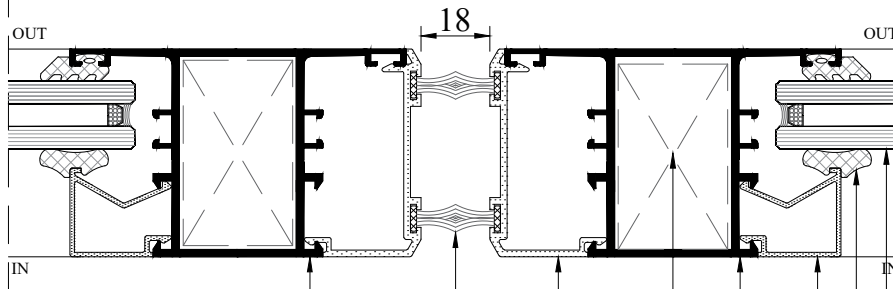

Details

One Sash Opening Inside

Details

Two Sash Opening Inside

Details

One Sash Opening Outside

Details

One Sash Opening Outside

Details

One Sash Opening Inside With Fixed Panel

Details

Swing Door

- Alu. profile EX 55102
- Weather strip 7*10mm
- Adaptor profile EX 55302
- Corner joint Alu. profile EX 55500
- Alu. profile EX 55203
- Alu. profile EX 55401
- Inner gasket for glass
- Glass 6+6+6mm

- Alu. profile EX 55203
- Weather strip 7*10mm
- Adaptor profile EX 55302
- Corner joint Alu. profile EX 55500
- Alu. profile EX 55203
- Alu. profile EX 55401
- Inner gasket for glass
- Glass 6+6+6mm

- Alu. profile EX 55203
- Weather strip 7*10mm
- Adaptor profile EX 55302
- Corner joint Alu. profile EX 55500
- Alu. profile EX 55102
- Back rod and sealant
- Fisher bolts

Details

Swing Door

Details

One Sash Opening Inside

Details

One Sash Opening Inside

Details

One Sash Opening Inside