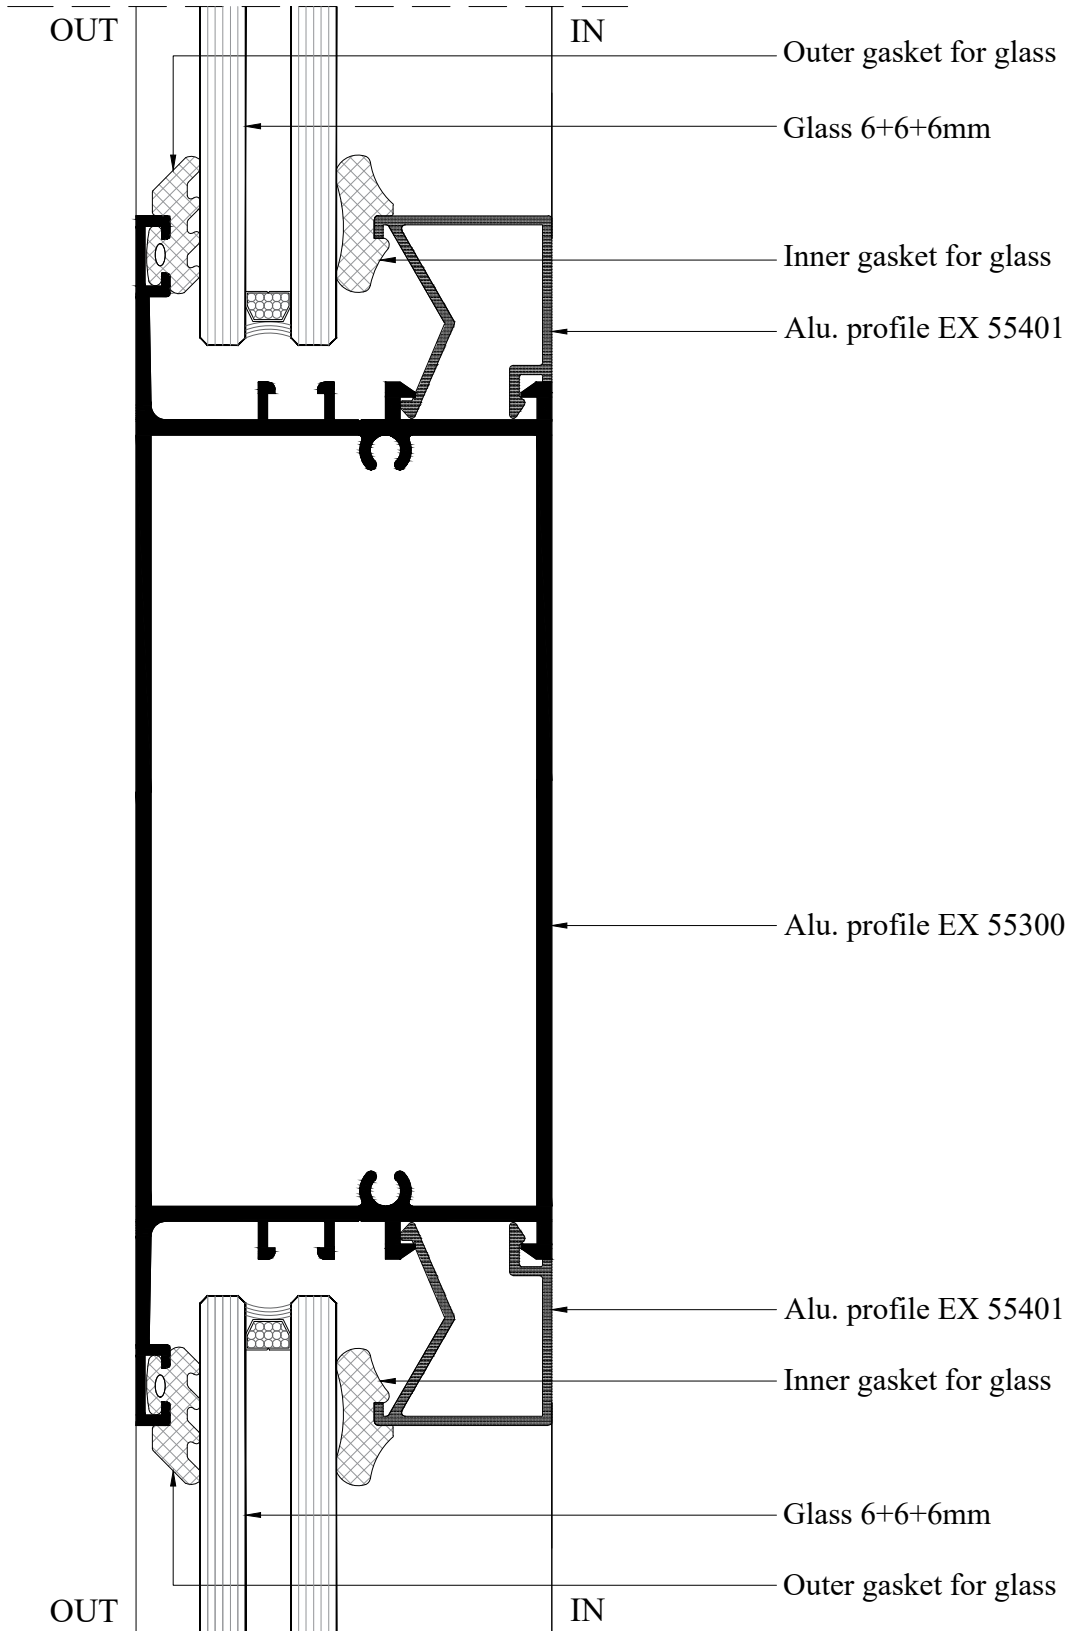

Details

Two Sash Opening Inside

Details

One Sash Opening Outside

Details

One Sash Opening Outside

Details

One Sash Opening Inside With Fixed Panel

Details

One Sash Opening Inside

Details

One Sash Opening Inside

Details

One Sash Opening Inside

Details

One Sash Opening Inside

Details

One Sash Opening Inside

Details

Two Sash Opening Inside

Details

One Sash Opening Outside

Details

One Sash Opening Outside

Details

One Sash Opening Inside With Fixed Panel

Details

Swing Door

- Alu. profile EX 55102
- Weather strip 7*10mm
- Adaptor profile EX 55302
- Corner joint Alu. profile EX 55500
- Alu. profile EX 55203
- Alu. profile EX 55401
- Inner gasket for glass
- Glass 6+6+6mm