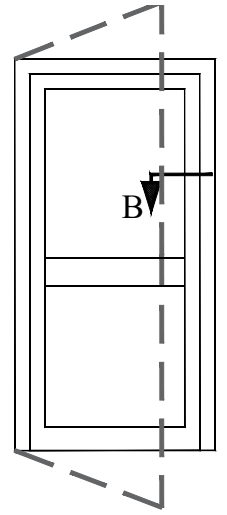

- Alu. profile EX 55203
- Weather strip 7*10mm
- Adaptor profile EX 55302
- Corner joint Alu. profile EX 55500
- Alu. profile EX 55203
- Alu. profile EX 55401
- Inner gasket for glass
- Glass 6+6+6mm

- Alu. profile EX 55203
- Weather strip 7*10mm
- Adaptor profile EX 55302
- Corner joint Alu. profile EX 55500
- Alu. profile EX 55102
- Back rod and sealant
- Fisher bolts

Details

Swing Door

Details

One Sash Opening Inside

Details

One Sash Opening Inside

Details

One Sash Opening Inside

Details

One Sash Opening Inside

Details

One Sash Opening Inside

Details

One Sash Opening Inside

Details

One Sash Opening Inside

Details

One Sash Opening Inside

Details

Two Sash Opening Inside

Details

One Sash Opening Inside With Fixed Panel

Corner Joint For Aluminum Frame

Corner Joint For Aluminum Frame