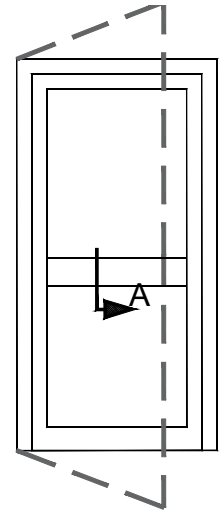

Details

Two Sash Opening Inside

Details

One Sash Opening Outside

Details

One Sash Opening Outside

Details

One Sash Opening Inside With Fixed Panel

Details

One Sash Opening Inside

Details

One Sash Opening Inside

Details

One Sash Opening Inside

Details

One Sash Opening Inside

Details

One Sash Opening Inside

Details

Two Sash Opening Inside

Details

One Sash Opening Outside

Details

One Sash Opening Outside

Details

One Sash Opening Inside With Fixed Panel

Details

Swing Door

- Alu. profile EX 55102
- Weather strip 7*10mm
- Adaptor profile EX 55302
- Corner joint Alu. profile EX 55500
- Alu. profile EX 55203
- Alu. profile EX 55401
- Inner gasket for glass
- Glass 6+6+6mm