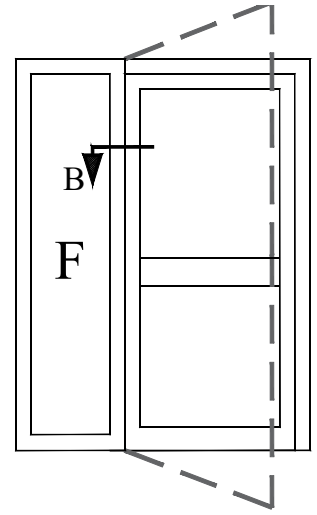

Details

One Sash Opening Inside

Details

One Sash Opening Inside

Details

One Sash Opening Inside

Details

One Sash Opening Inside

Details

One Sash Opening Inside

Details

Two Sash Opening Inside

Details

One Sash Opening Outside

Details

One Sash Opening Outside

Details

One Sash Opening Inside With Fixed Panel

Details

Swing Door

- Alu. profile EX 55102
- Weather strip 7*10mm
- Adaptor profile EX 55302
- Corner joint Alu. profile EX 55500
- Alu. profile EX 55203
- Alu. profile EX 55401
- Inner gasket for glass
- Glass 6+6+6mm