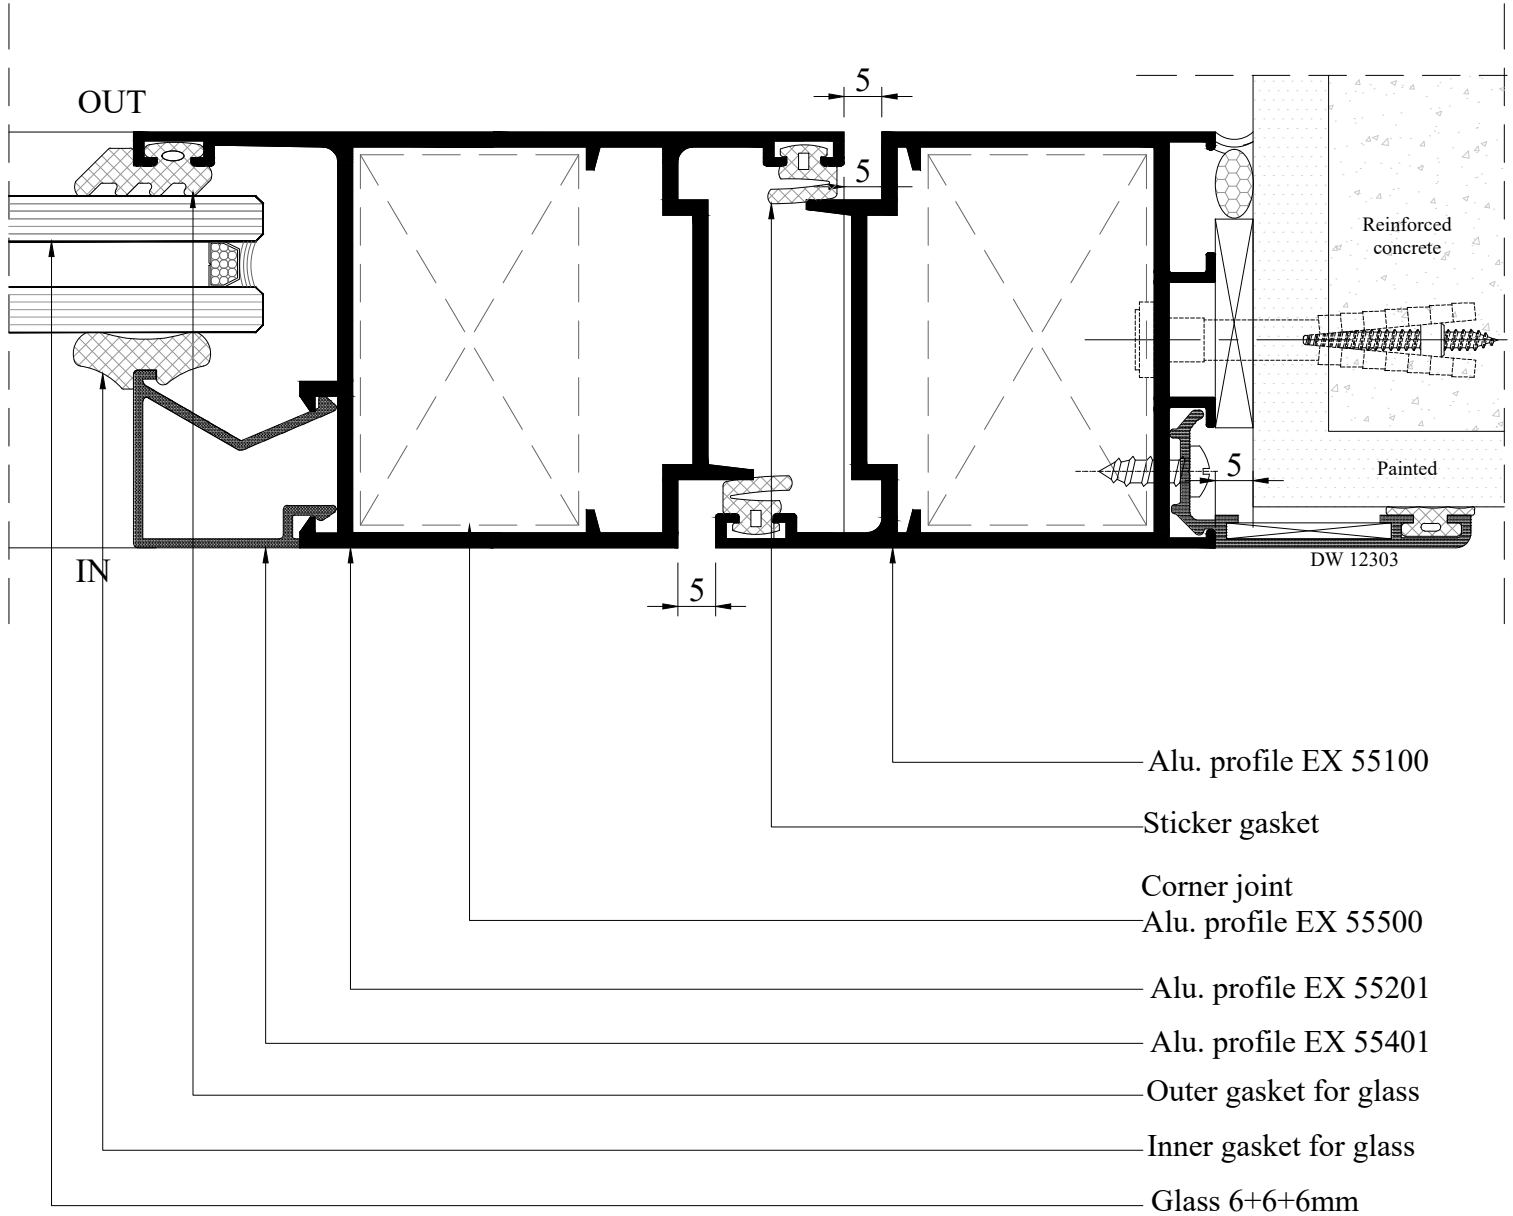

Details

Two Sash Opening Inside

Details

One Sash Opening Outside

Details

One Sash Opening Outside

Details

One Sash Opening Inside With Fixed Panel

Details

One Sash Opening Inside

Details

One Sash Opening Inside

Details

One Sash Opening Inside

Details

One Sash Opening Inside

Details

One Sash Opening Inside

Details

Two Sash Opening Inside

Details

One Sash Opening Outside

Details

One Sash Opening Outside

Details

One Sash Opening Inside With Fixed Panel

Details

Swing Door

- Alu. profile EX 55102
- Weather strip 7*10mm
- Adaptor profile EX 55302
- Corner joint Alu. profile EX 55500
- Alu. profile EX 55203
- Alu. profile EX 55401
- Inner gasket for glass
- Glass 6+6+6mm