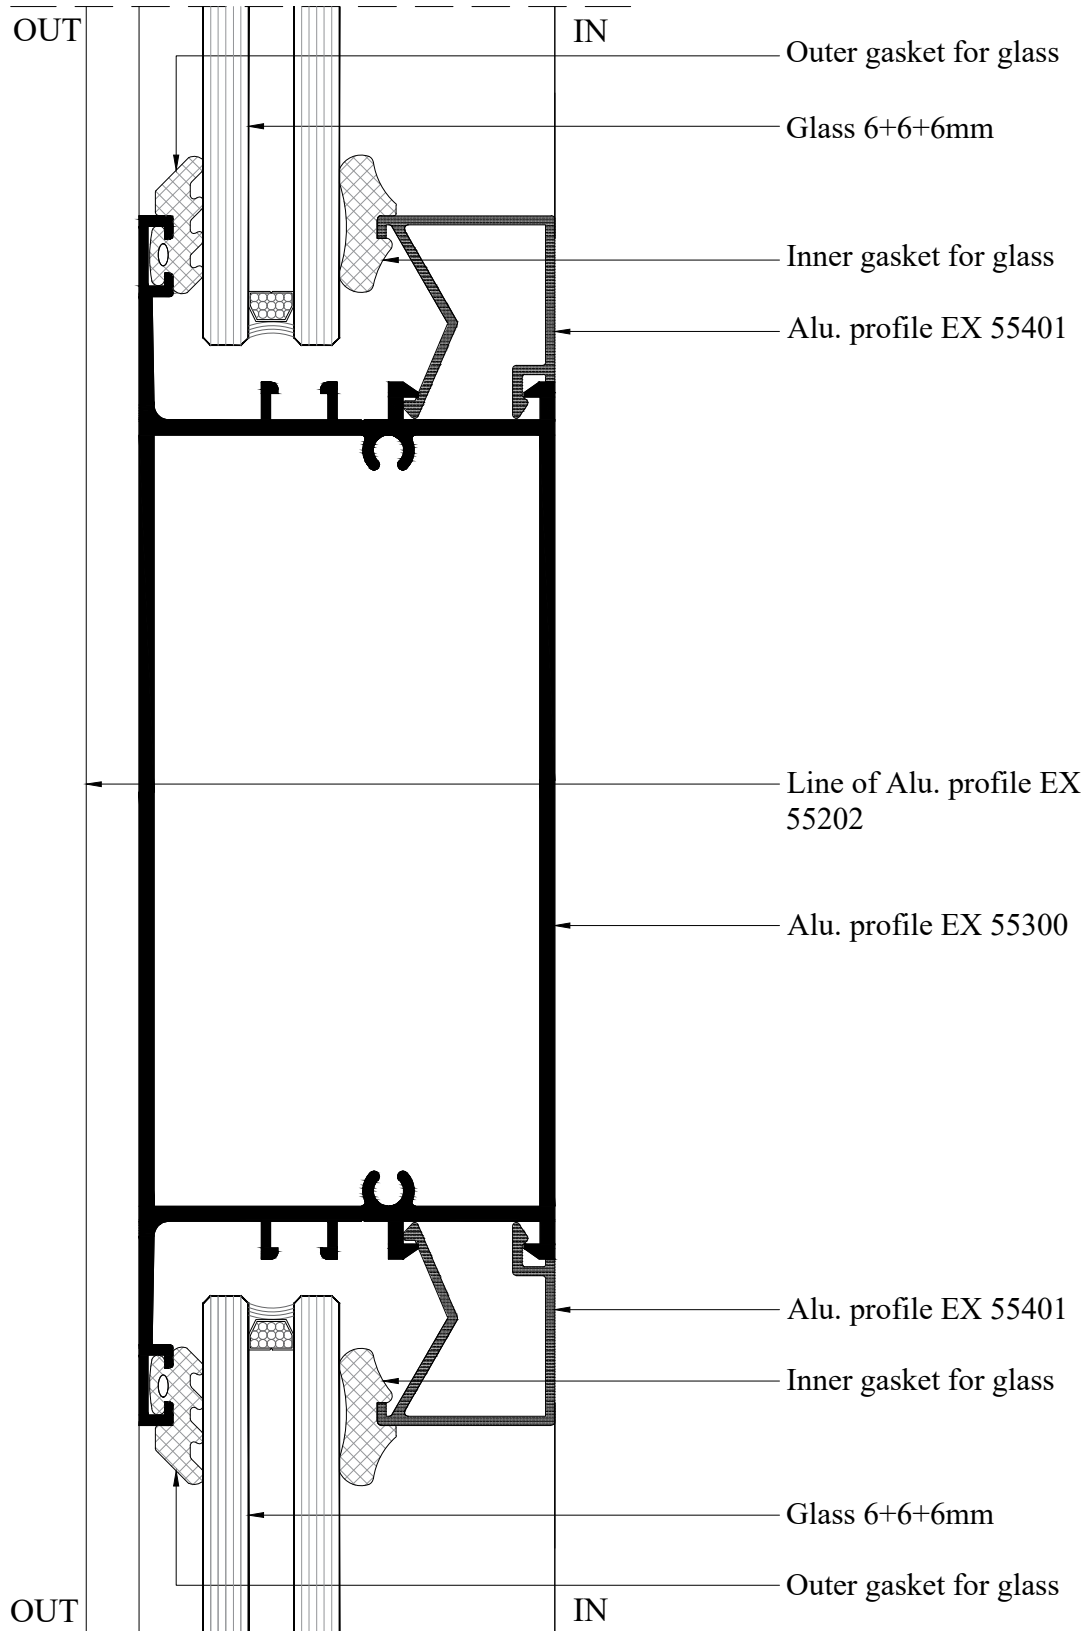

- Alu. profile EX 55203
- Weather strip 7*10mm
- Adaptor profile EX 55302
- Corner joint Alu. profile EX 55500
- Alu. profile EX 55203
- Alu. profile EX 55401
- Inner gasket for glass
- Glass 6+6+6mm

- Alu. profile EX 55203
- Weather strip 7*10mm
- Adaptor profile EX 55302
- Corner joint Alu. profile EX 55500
- Alu. profile EX 55102
- Back rod and sealant
- Fisher bolts

Details

Swing Door

Details

One Sash Opening Inside

Details

One Sash Opening Inside

Details

One Sash Opening Inside

Details

One Sash Opening Inside

Details

One Sash Opening Inside

Details

One Sash Opening Inside

Details

One Sash Opening Inside

Details

One Sash Opening Inside

Details

Two Sash Opening Inside

Details

One Sash Opening Inside With Fixed Panel

Corner Joint For Aluminum Frame

Corner Joint For Aluminum Frame