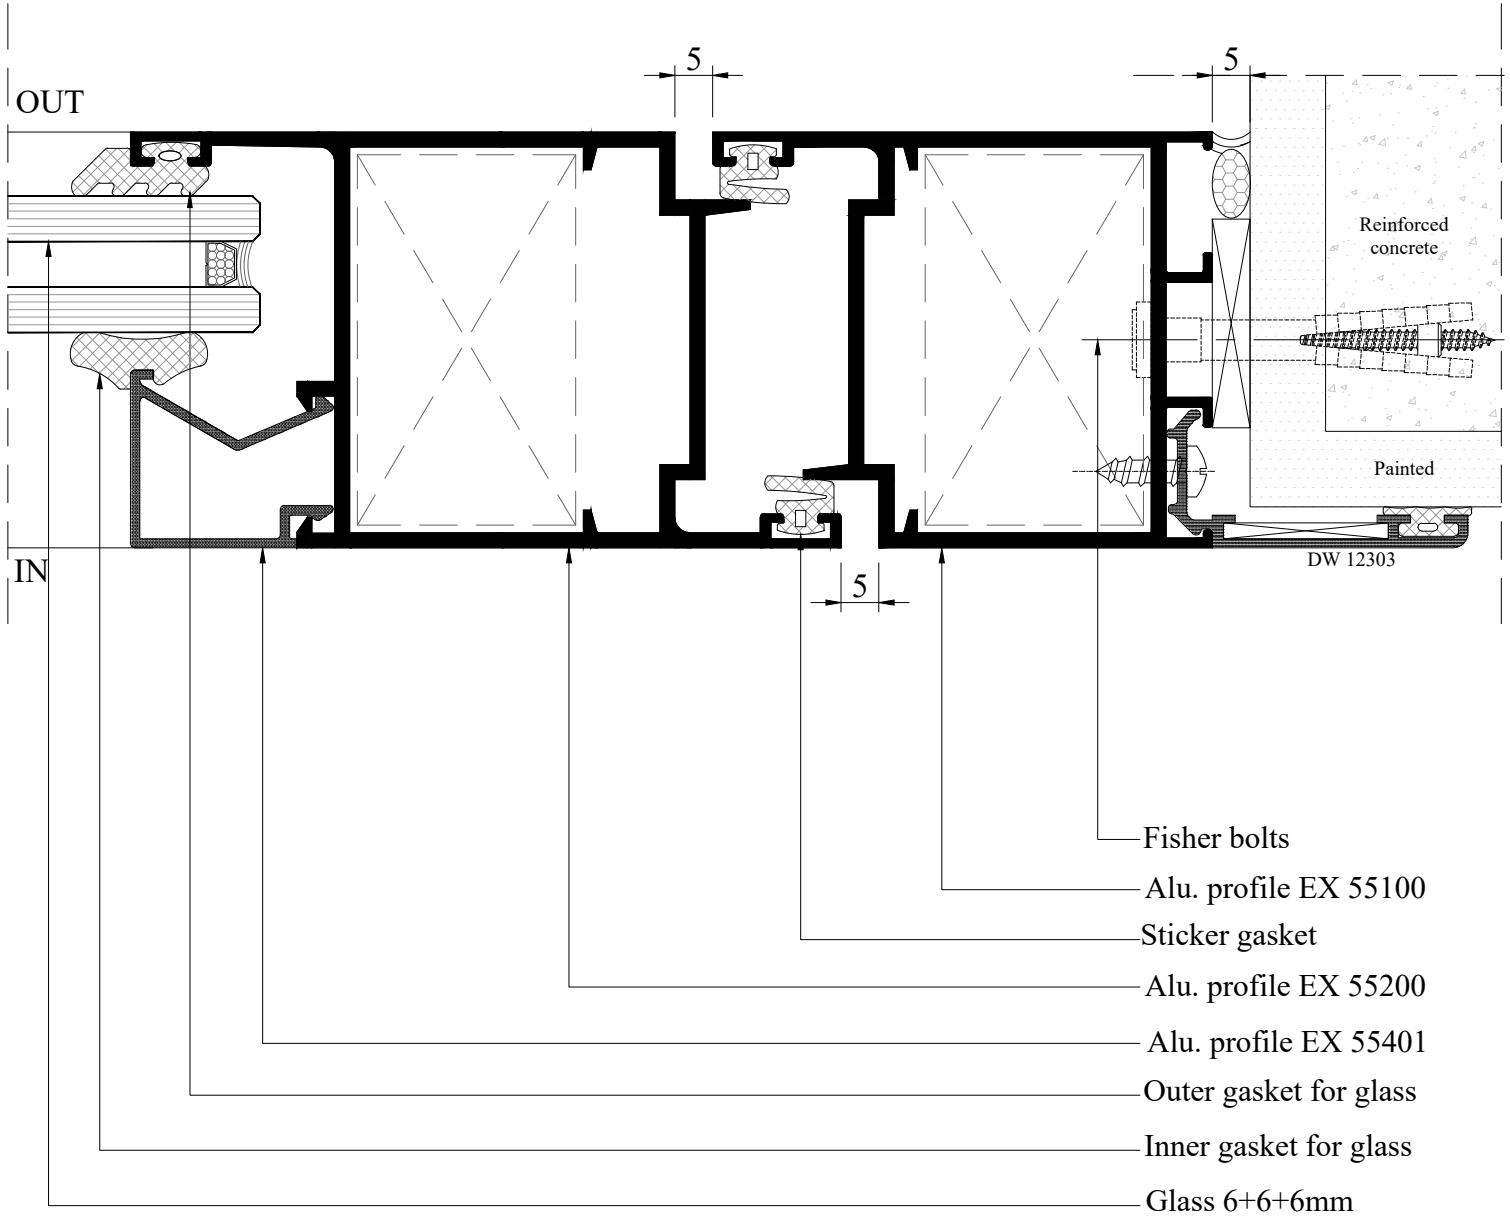

Details

Two Sash Opening Inside

Details

One Sash Opening Outside

Details

One Sash Opening Outside

Details

One Sash Opening Inside With Fixed Panel

Details

One Sash Opening Inside

Details

One Sash Opening Inside

Details

One Sash Opening Inside

Details

One Sash Opening Inside

Details

One Sash Opening Inside

Details

Two Sash Opening Inside

Details

One Sash Opening Outside

Details

One Sash Opening Outside

Details

One Sash Opening Inside With Fixed Panel

Details

Swing Door

- Alu. profile EX 55102
- Weather strip 7*10mm
- Adaptor profile EX 55302
- Corner joint Alu. profile EX 55500
- Alu. profile EX 55203
- Alu. profile EX 55401
- Inner gasket for glass
- Glass 6+6+6mm