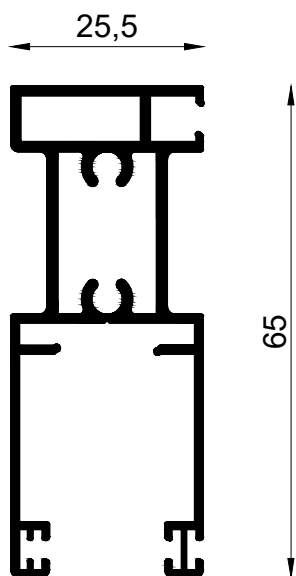

Profiles List

VS 10103
2.527 KG/M

VS 10314
1.161 KG/M IX: 23.79 CM⁴
IY: 3.96 CM⁴

VS 10315
1.666 KG/M IX: 49.94 CM⁴
IY: 13.26 CM⁴

Profiles List

VS 10200
1.177 KG/M IX: 21.6249 CM4
IY: 8.9954 CM4

VS 10312
0.783 KG/M IX: 2.0699 CM4
IY: 7.3271 CM4

VS 10313
0.502 KG/M IX: 3.375 CM4
IY: 3.389 CM4

VS 10322
0.429 KG/M IX: 0.61 CM4
IY: 1.58 CM4

VS 10323
0.213 KG/M IX: 0.0898 CM4
IY: 0.6192 CM4

VS 10317
0.340 KG/M IX: 0.844 CM4
IY: 1.413 CM4

Profiles List

- Line of Alu. profile VS 10200
- Alu. profile VS 10312
- Sticker gasket
- Weather strip 7*5mm
- Gasket for glass 3mm
- Line of Alu. profile VS 10100
- Double glass 6+12 A.S+6mm

Details

Details

Details

Details

- Line of Alu. profile VS 10200
- Alu. profile VS 10312
- Sticker gasket
- Weather strip 7*5mm
- Gasket for glass 3mm
- Line of Alu. profile VS 10101
- Double glass 6+12 A.S+6mm

Details

Details

Details

Details