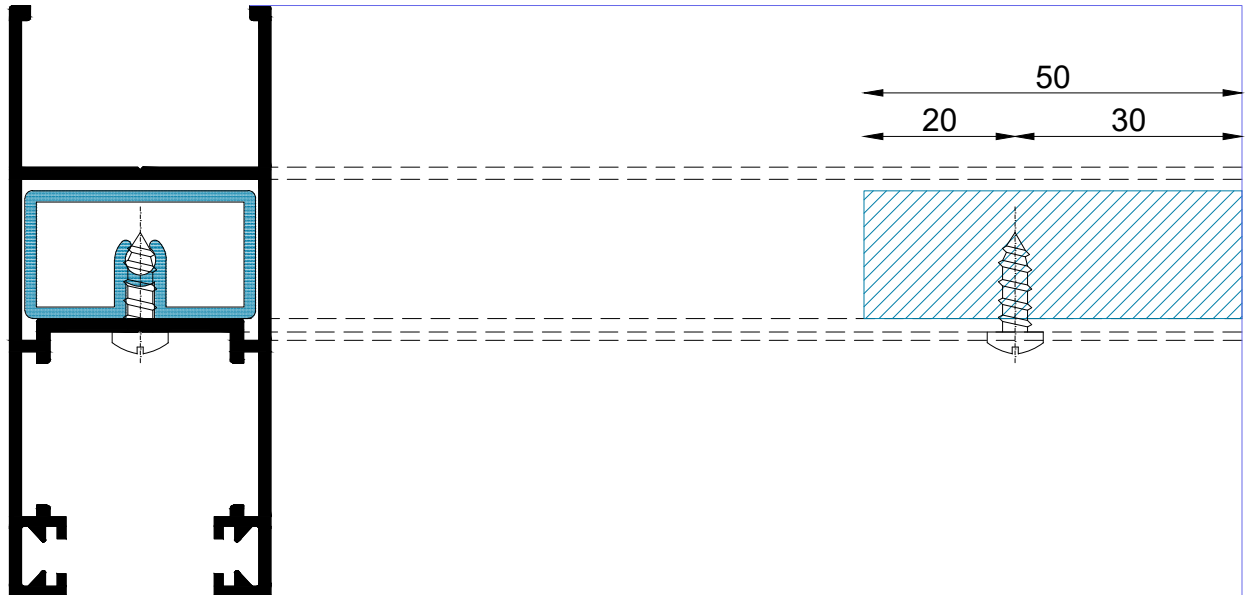

Details

Details

Details

Details

Details

- Line of Alu. profile VS 10200
- Alu. profile VS 10312
- Sticker gasket
- Weather strip 7*5mm
- Gasket for glass 3mm
- Line of Alu. profile VS 10100
- Double glass 6+12 A.S+6mm

Details

Details

Details

Details

Details

Fixed Profile VS10322 With Sash Profile VS10200

Insert profile VS 10322
in sash profile VS 10200

Fixed Insert profile VS 10322
in sash profile VS 10200