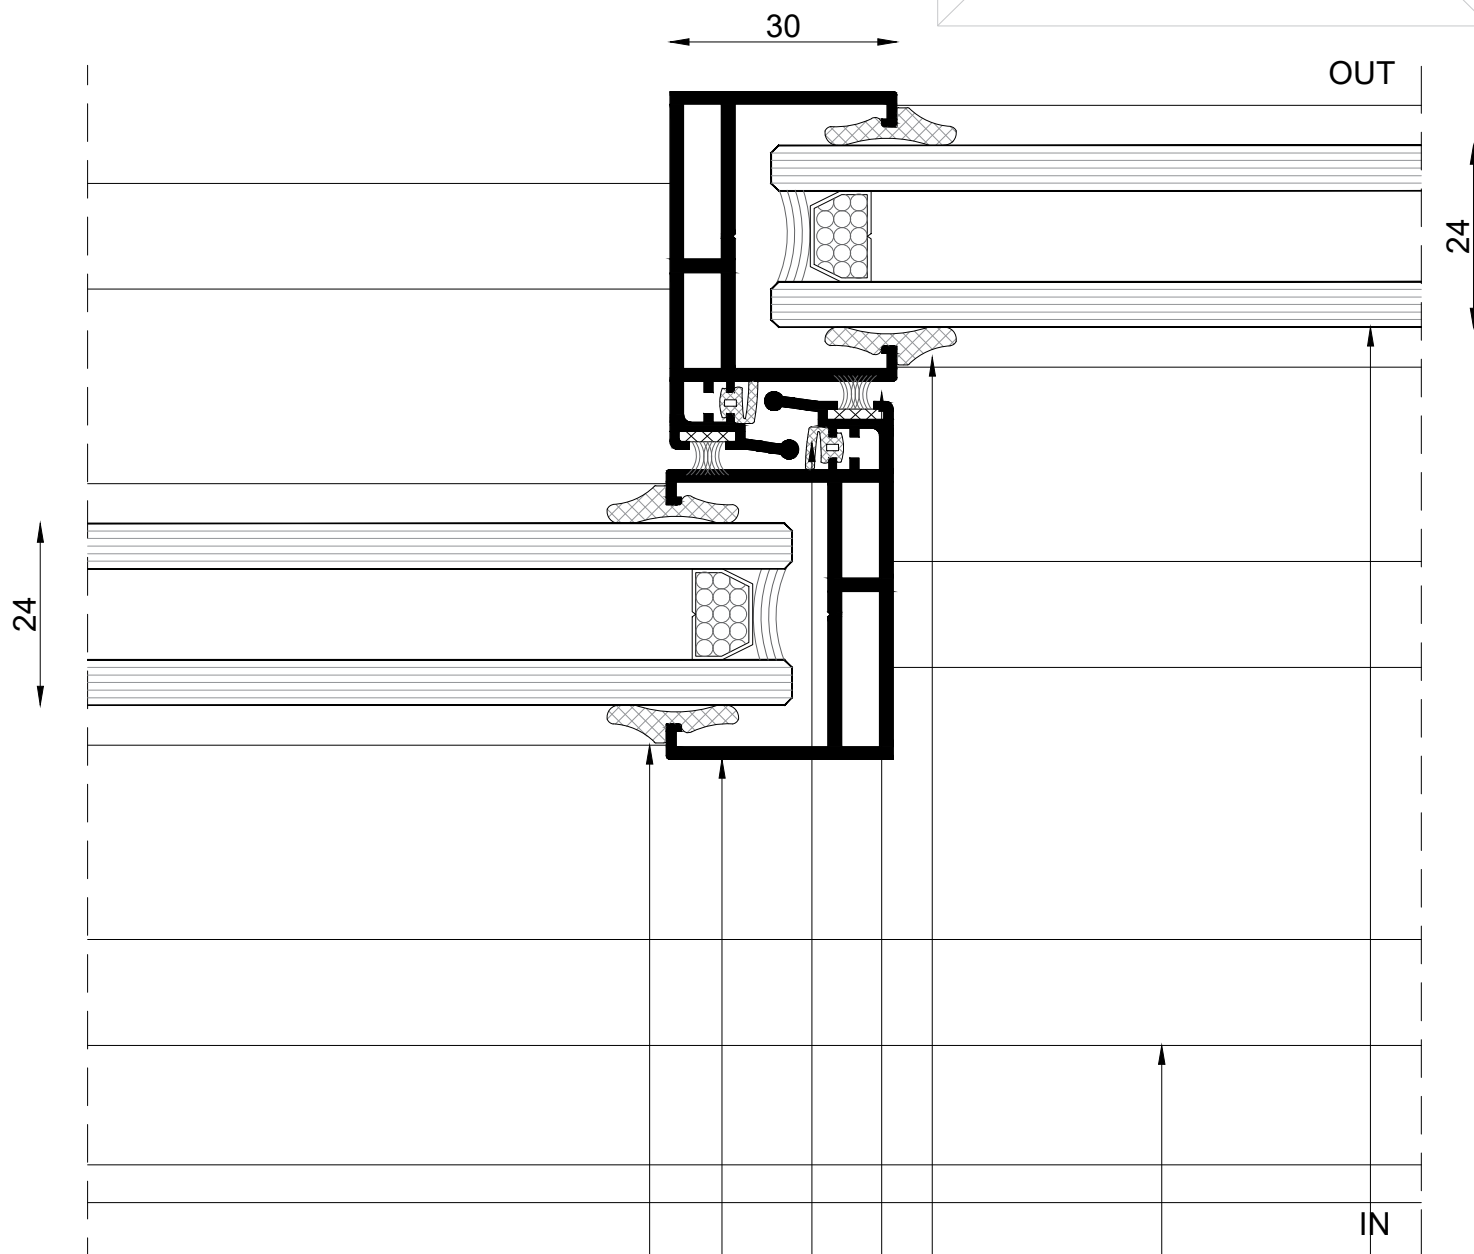

Details

Details

Details

Details

- Line of Alu. profile VS 10200
- Alu. profile adaptor VS 10317
- Alu. profile VS 10312
- Sticker gasket
- Weather strip 7*5mm
- Inner gasket for glass 5mm
- Line of Alu. profile VS 10100
- Single glass 6mm

Details

Details

Details

OUT

- Line of Alu. profile VS 10200
- Alu. profile VS 10312
- Sticker gasket
- Weather strip 7*5mm
- Gasket for glass 3mm
- Line of Alu. profile VS 10103
- Double glass 6+12 A.S+6mm

Details

Line of Alu. profile VS 10200

Alu. profile VS 10312

Sticker gasket

Weather strip 7*5mm

Gasket for glass 3mm

Line of Alu. profile VS 10103

Double glass 6+12 A.S+6mm

Details

Details

Details

Details

Details

- Line of Alu. profile VS 10200
- Alu. profile VS 10312
- Sticker gasket
- Weather strip 7*5mm
- Gasket for glass 3mm
- Line of Alu. profile VS 10100
- Double glass 6+12 A.S+6mm