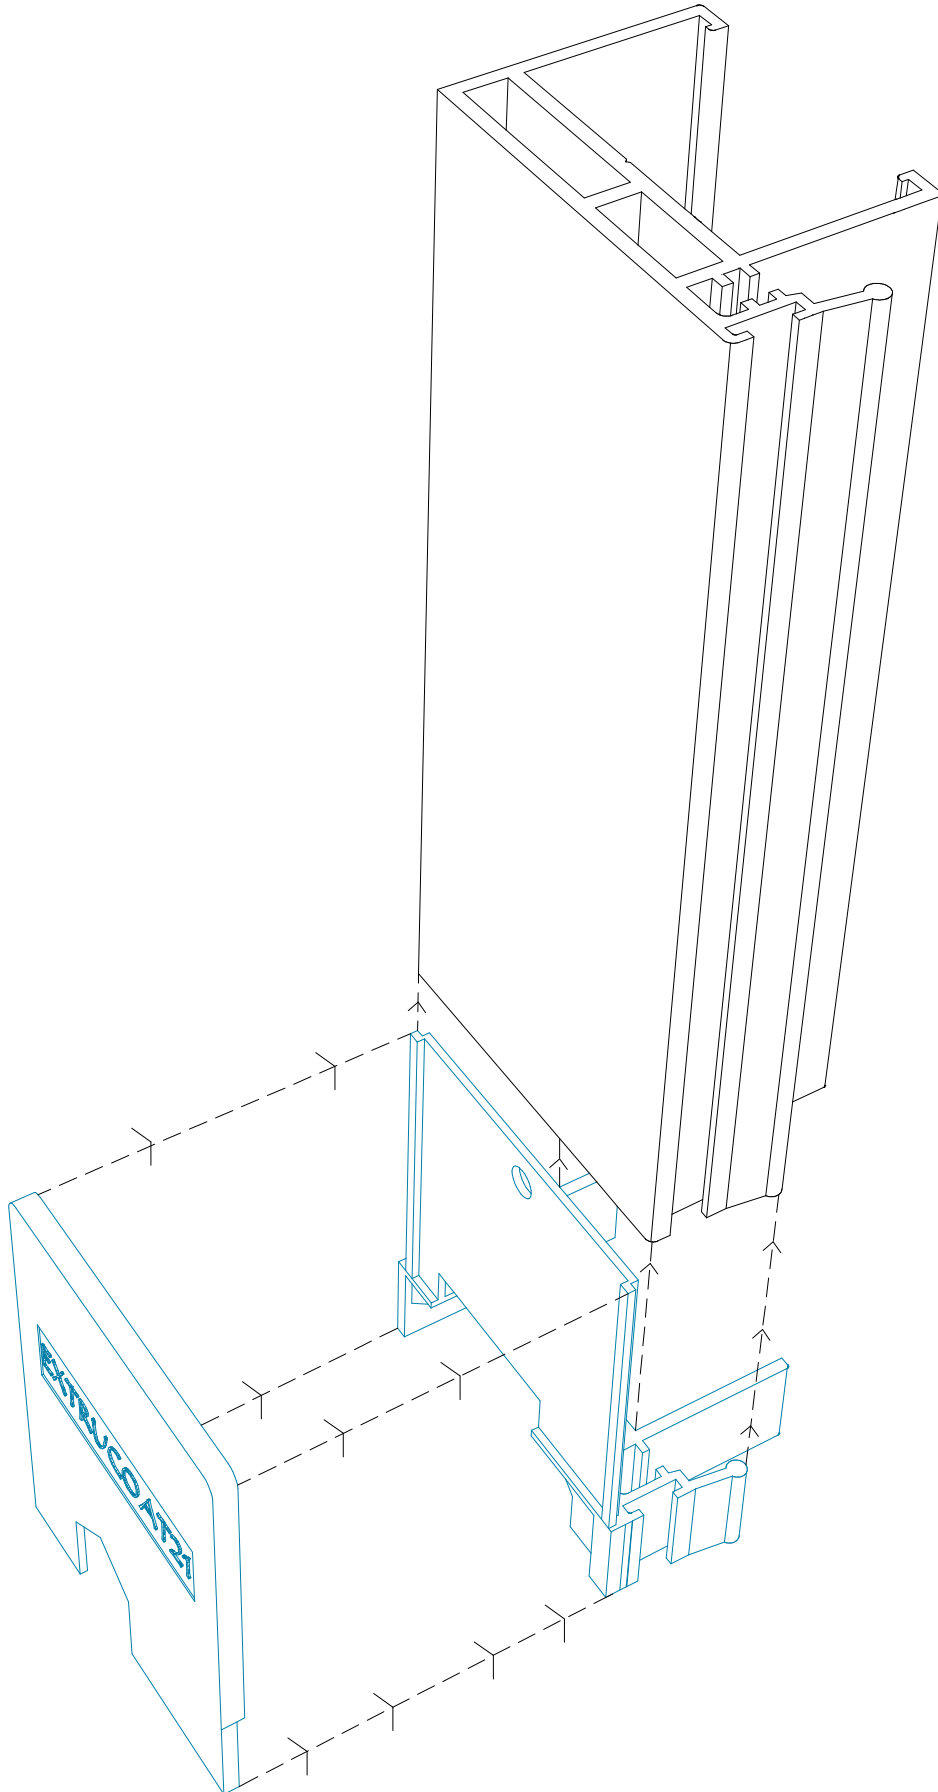

Cover Cap For Profile VS10312