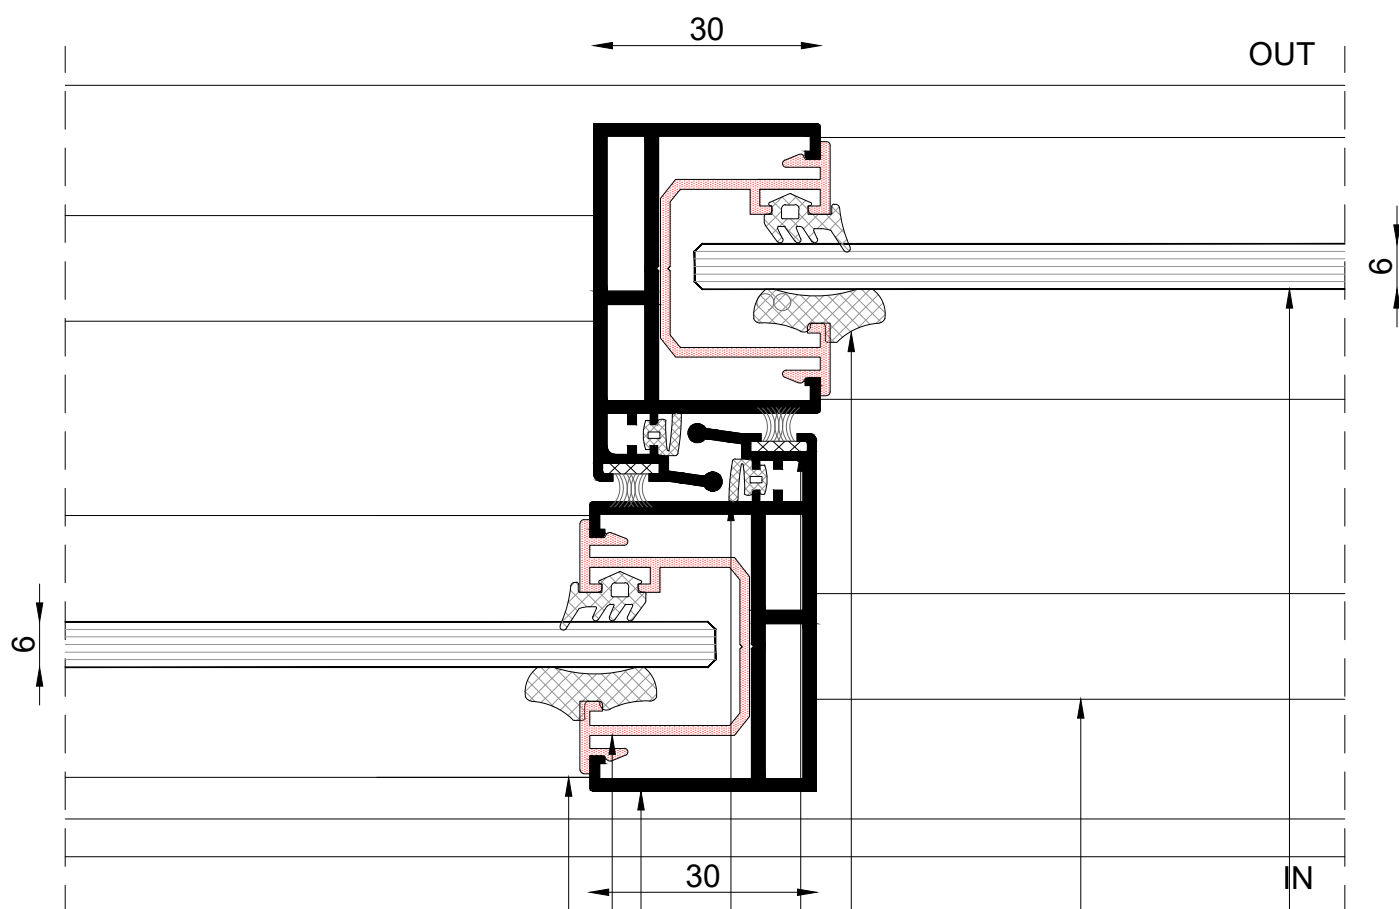

Details

- Line of Alu. profile VS 10200
- Alu. profile adaptor VS 10317
- Alu. profile VS 10312
- Sticker gasket
- Weather strip 7*5mm
- Inner gasket for glass 5mm
- Line of Alu. profile VS 10100
- Single glass 6mm