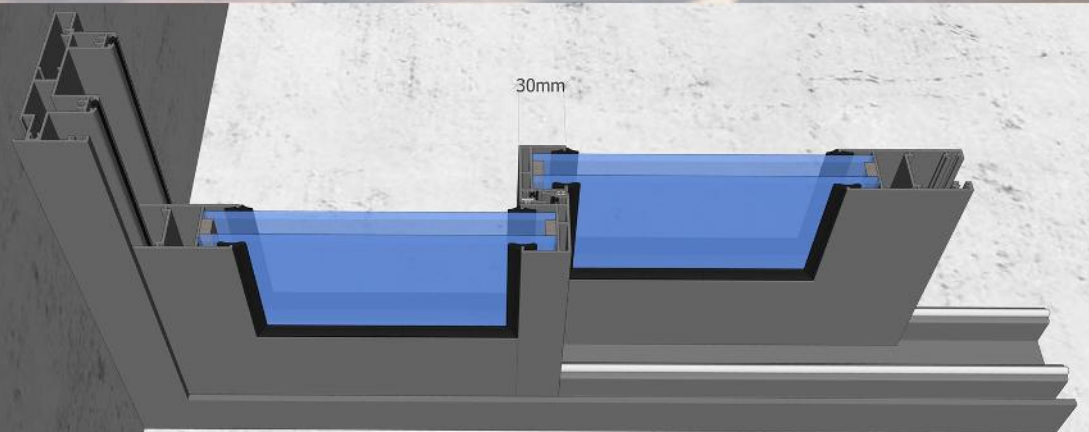

VOLCANO SLIM ANOX SLIDING SYSTEM

Volcano Slim Sliding System

Profiles List

VS 10100
1.947 KG/M IX 11.32 CM⁴
IY : 71.12 CM⁴

VS 10101
2.338 KG/M IX: 13.95 CM⁴
IY: 122.99 CM⁴

VS 10102
2.573 KG/M IX: 32.5 CM⁴
IY: 149.5 CM⁴