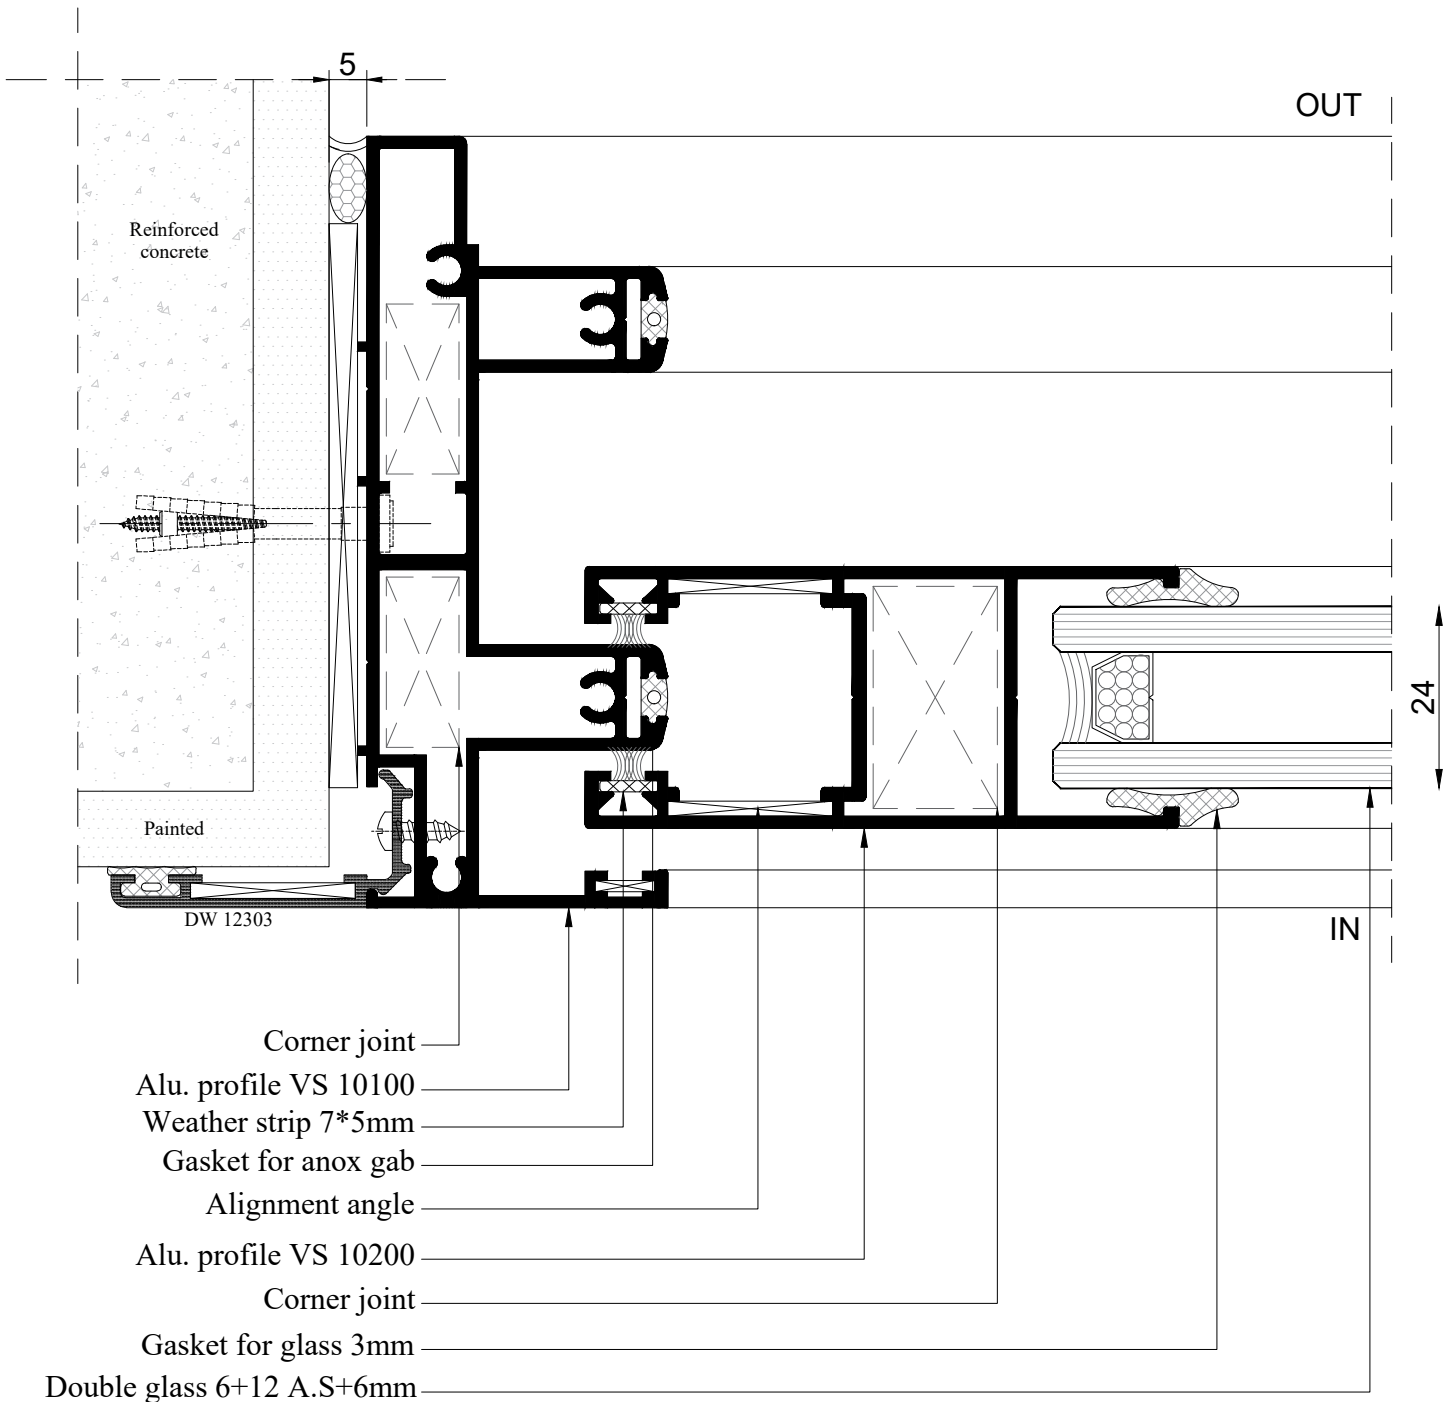

Details

Details

Details

OUT

- Line of Alu. profile VS 10200
- Alu. profile VS 10312
- Sticker gasket
- Weather strip 7*5mm
- Gasket for glass 3mm
- Line of Alu. profile VS 10103
- Double glass 6+12 A.S+6mm

Details

Line of Alu. profile VS 10200

Alu. profile VS 10312

Sticker gasket

Weather strip 7*5mm

Gasket for glass 3mm

Line of Alu. profile VS 10103

Double glass 6+12 A.S+6mm

Details

Details

Details

Details

Details

- Line of Alu. profile VS 10200
- Alu. profile VS 10312
- Sticker gasket
- Weather strip 7*5mm
- Gasket for glass 3mm
- Line of Alu. profile VS 10100
- Double glass 6+12 A.S+6mm

Details

Details

Details

Details

Details

Fixed Profile VS10322 With Sash Profile VS10200

Insert profile VS 10322
in sash profile VS 10200

Fixed Insert profile VS 10322
in sash profile VS 10200