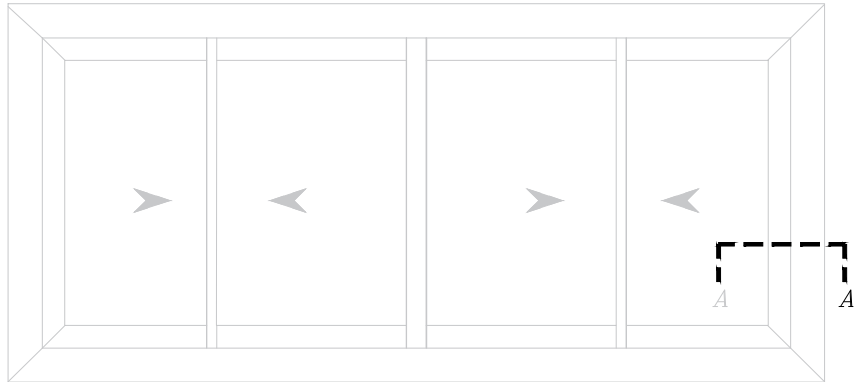

Details

Details

Details

Details

Details

- Line of Alu. profile VS 10200
- Alu. profile VS 10312
- Sticker gasket
- Weather strip 7*5mm
- Gasket for glass 3mm
- Line of Alu. profile VS 10100
- Double glass 6+12 A.S+6mm

Details

Details

Details

Details

Details

Fixed Profile VS10322 With Sash Profile VS10200

Insert profile VS 10322
in sash profile VS 10200

Fixed Insert profile VS 10322
in sash profile VS 10200