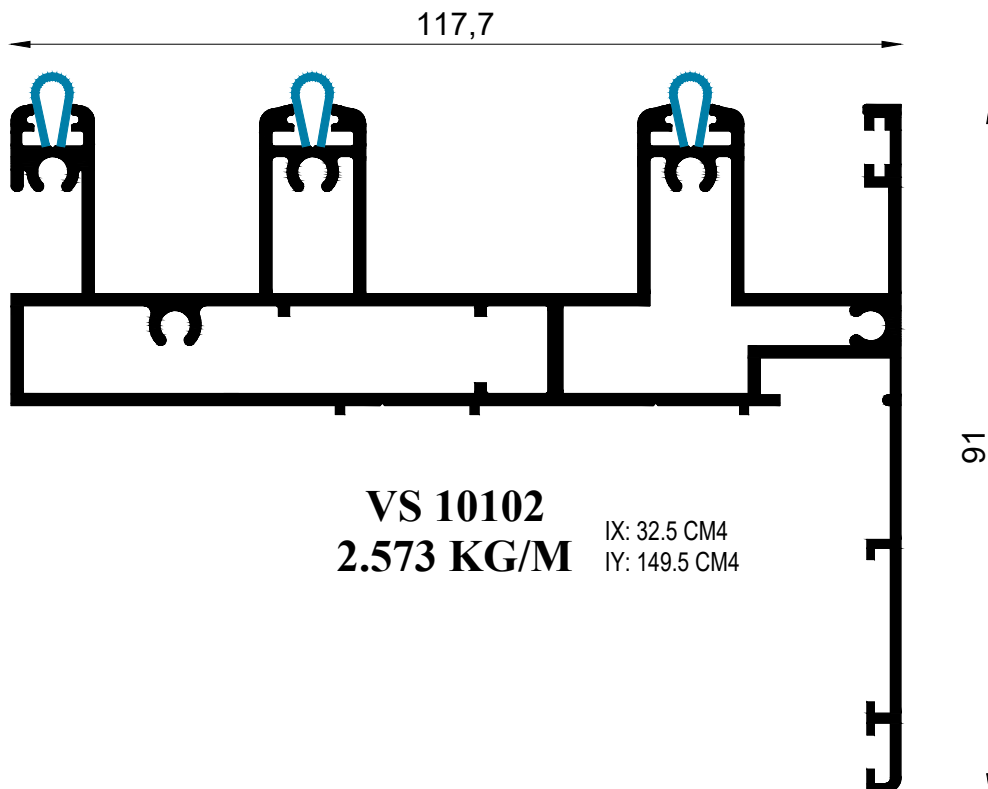

VOLCANO SLIM ANOX SLIDING SYSTEM

Volcano Slim Sliding System

Profiles List

VS 10100
1.947 KG/M IX 11.32 CM⁴
IY : 71.12 CM⁴

VS 10101
2.338 KG/M IX: 13.95 CM⁴
IY: 122.99 CM⁴

VS 10102
2.573 KG/M IX: 32.5 CM⁴
IY: 149.5 CM⁴

Profiles List

VS 10103
2.527 KG/M

VS 10314
1.161 KG/M IX: 23.79 CM⁴
IY: 3.96 CM⁴

VS 10315
1.666 KG/M IX: 49.94 CM⁴
IY: 13.26 CM⁴

Profiles List

VS 10200
1.177 KG/M IX: 21.6249 CM4
IY: 8.9954 CM4

VS 10312
0.783 KG/M IX: 2.0699 CM4
IY: 7.3271 CM4

- Line of Alu. profile VS 10200
- Alu. profile VS 10312
- Sticker gasket
- Weather strip 7*5mm
- Gasket for glass 3mm
- Line of Alu. profile VS 10100
- Double glass 6+12 A.S+6mm

Details

Details

Details

Details