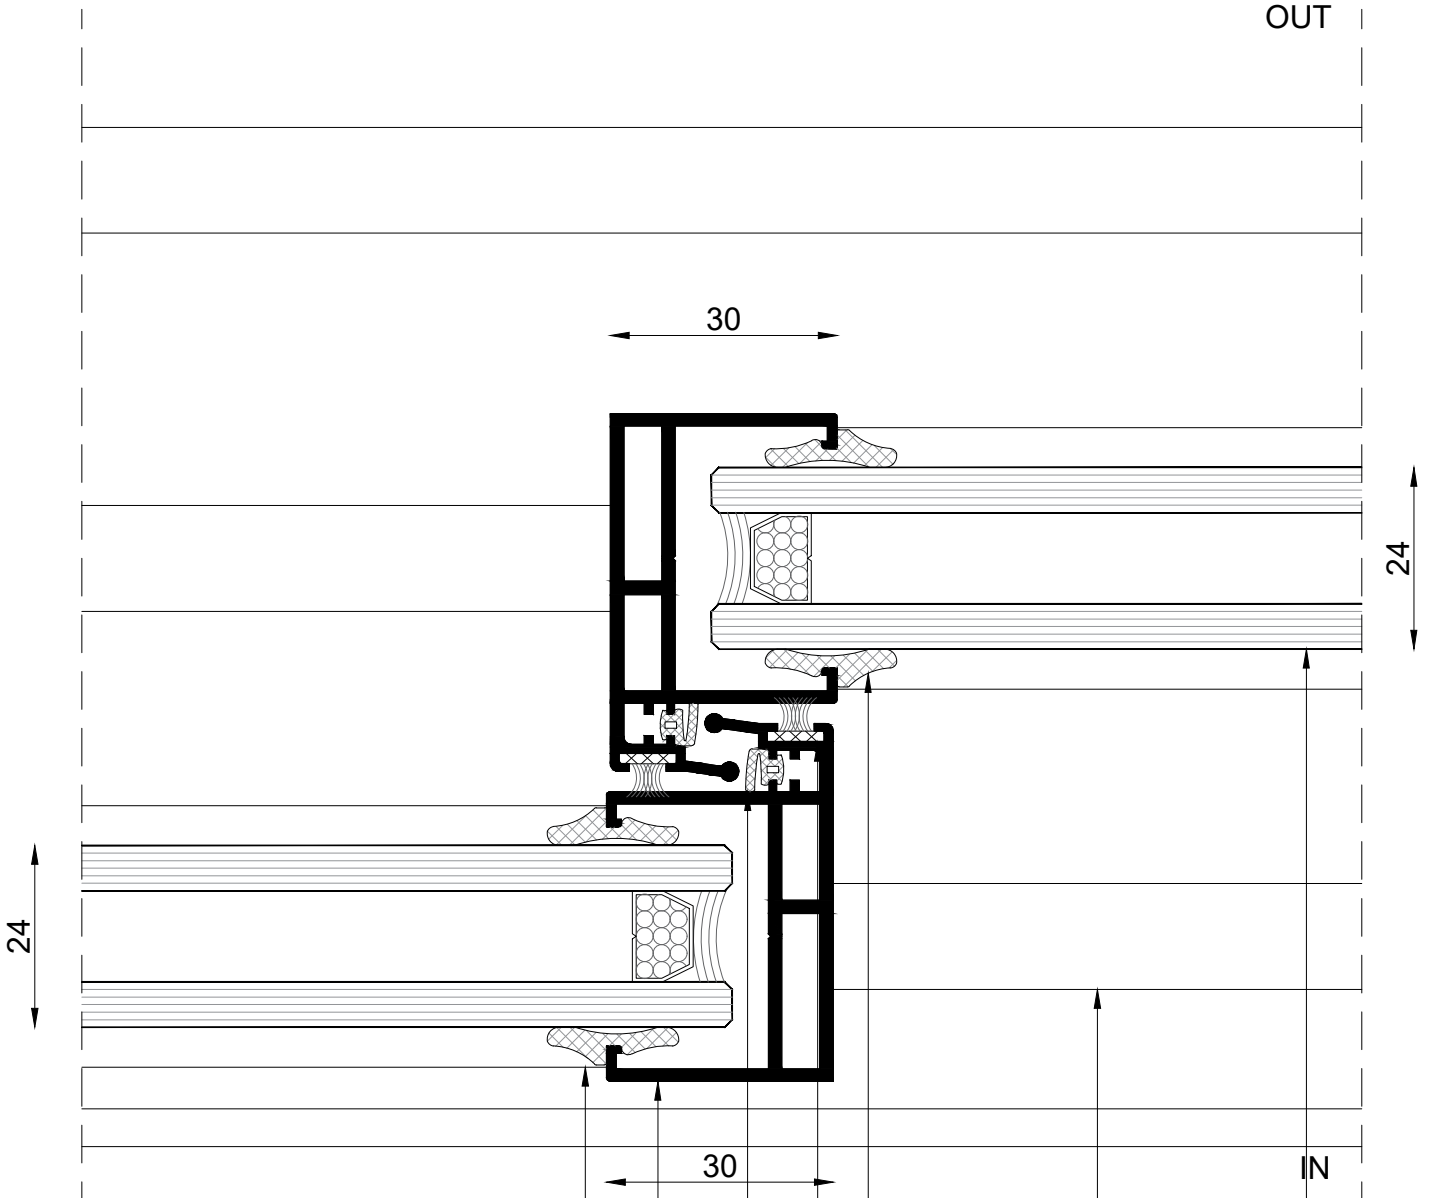

Details

Details

Details

OUT

- Line of Alu. profile VS 10200
- Alu. profile VS 10312
- Sticker gasket
- Weather strip 7*5mm
- Gasket for glass 3mm
- Line of Alu. profile VS 10103
- Double glass 6+12 A.S+6mm

Details

Line of Alu. profile VS 10200

Alu. profile VS 10312

Sticker gasket

Weather strip 7*5mm

Gasket for glass 3mm

Line of Alu. profile VS 10103

Double glass 6+12 A.S+6mm

Details

Details

Details

Details

Details

- Line of Alu. profile VS 10200
- Alu. profile VS 10312
- Sticker gasket
- Weather strip 7*5mm
- Gasket for glass 3mm
- Line of Alu. profile VS 10100
- Double glass 6+12 A.S+6mm