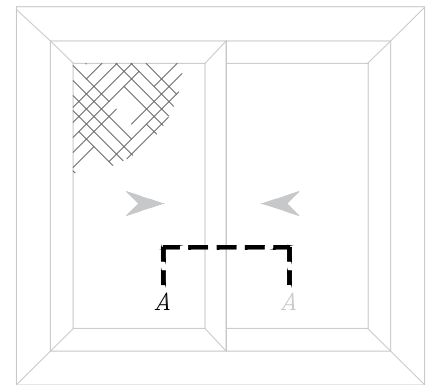

- Line of Alu. profile VS 10200
- Alu. profile VS 10312
- Sticker gasket
- Weather strip 7*5mm
- Gasket for glass 3mm
- Line of Alu. profile VS 10100
- Double glass 6+12 A.S+6mm

Details

Details

Details

Details

- Line of Alu. profile VS 10200
- Alu. profile VS 10312
- Sticker gasket
- Weather strip 7*5mm
- Gasket for glass 3mm
- Line of Alu. profile VS 10101
- Double glass 6+12 A.S+6mm

Details

Details

Details

Details

Details

Details

Details

Details

- Line of Alu. profile VS 10200
- Alu. profile adaptor VS 10317
- Alu. profile VS 10312
- Sticker gasket
- Weather strip 7*5mm
- Inner gasket for glass 5mm
- Line of Alu. profile VS 10100
- Single glass 6mm