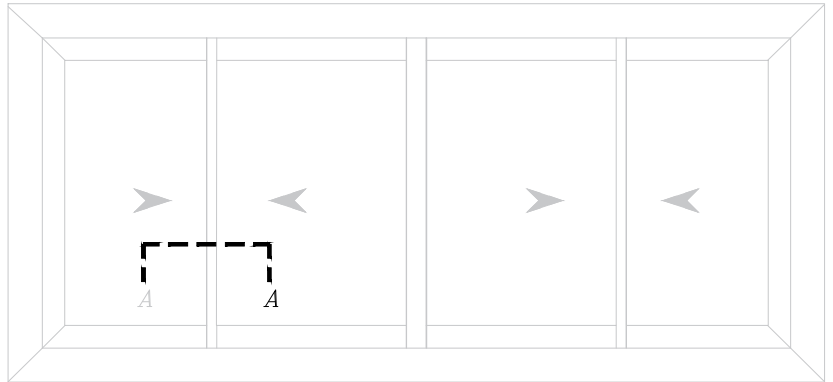

Details

Details

Details

Details

Details

- Line of Alu. profile VS 10200
- Alu. profile VS 10312
- Sticker gasket
- Weather strip 7*5mm
- Gasket for glass 3mm
- Line of Alu. profile VS 10100
- Double glass 6+12 A.S+6mm