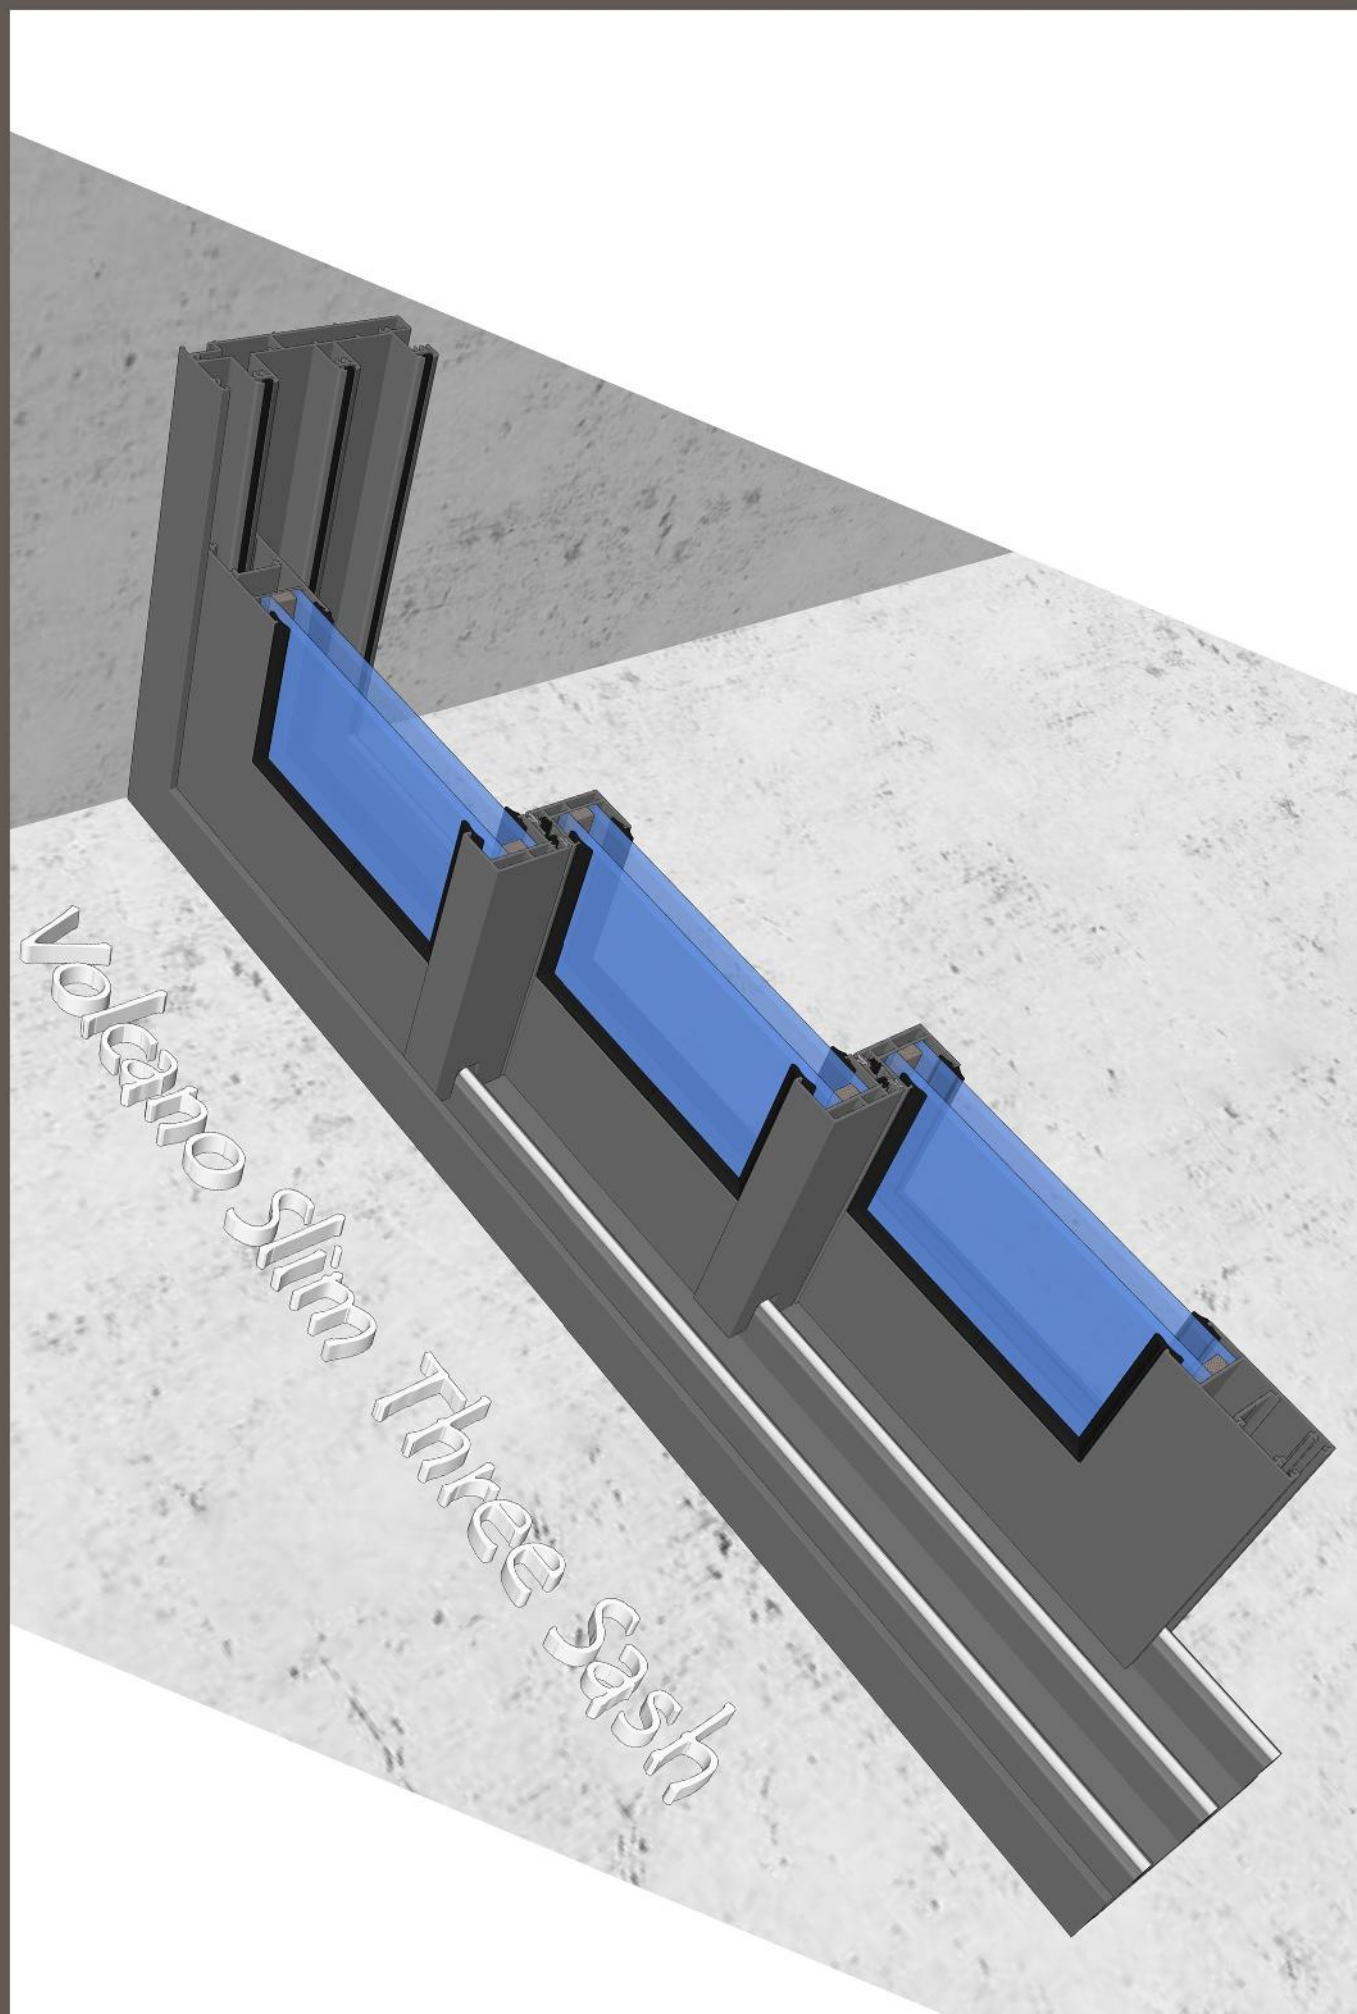

Volcano Slim Three Sash