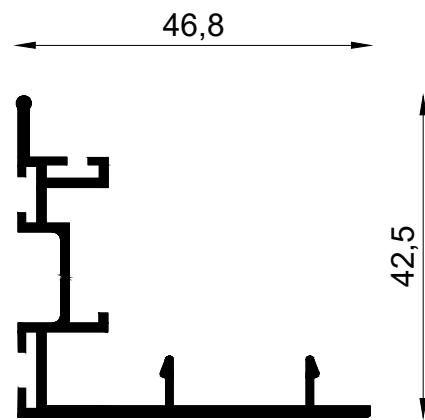

VOLCANO SLIM ANOX SLIDING SYSTEM

Volcano Slim Sliding System

Profiles List

VS 10100
1.947 KG/M IX 11.32 CM⁴
IY : 71.12 CM⁴

VS 10101
2.338 KG/M IX: 13.95 CM⁴
IY: 122.99 CM⁴

VS 10102
2.573 KG/M IX: 32.5 CM⁴
IY: 149.5 CM⁴

Profiles List

VS 10103
2.527 KG/M

VS 10314
1.161 KG/M IX: 23.79 CM⁴
IY: 3.96 CM⁴

VS 10315
1.666 KG/M IX: 49.94 CM⁴
IY: 13.26 CM⁴

Profiles List

VS 10200
1.177 KG/M IX: 21.6249 CM4
IY: 8.9954 CM4

VS 10312
0.783 KG/M IX: 2.0699 CM4
IY: 7.3271 CM4

VS 10313
0.502 KG/M IX: 3.375 CM4
IY: 3.389 CM4

VS 10322
0.429 KG/M IX: 0.61 CM4
IY: 1.58 CM4

VS 10323
0.213 KG/M IX: 0.0898 CM4
IY: 0.6192 CM4

VS 10317
0.340 KG/M IX: 0.844 CM4
IY: 1.413 CM4

Profiles List

- Line of Alu. profile VS 10200
- Alu. profile VS 10312
- Sticker gasket
- Weather strip 7*5mm
- Gasket for glass 3mm
- Line of Alu. profile VS 10100
- Double glass 6+12 A.S+6mm

Details

Details

Details

Details