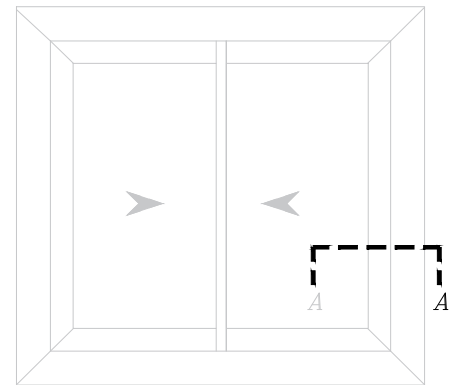

- Line of Alu. profile VS 10200
- Alu. profile VS 10312
- Sticker gasket
- Weather strip 7*5mm
- Gasket for glass 3mm
- Line of Alu. profile VS 10100
- Double glass 6+12 A.S+6mm

Details

Details

Details

Details

- Line of Alu. profile VS 10200
- Alu. profile VS 10312
- Sticker gasket
- Weather strip 7*5mm
- Gasket for glass 3mm
- Line of Alu. profile VS 10101
- Double glass 6+12 A.S+6mm

Details

Details

Details

Details

Details

Details

Details

Details

- Line of Alu. profile VS 10200
- Alu. profile adaptor VS 10317
- Alu. profile VS 10312
- Sticker gasket
- Weather strip 7*5mm
- Inner gasket for glass 5mm
- Line of Alu. profile VS 10100
- Single glass 6mm