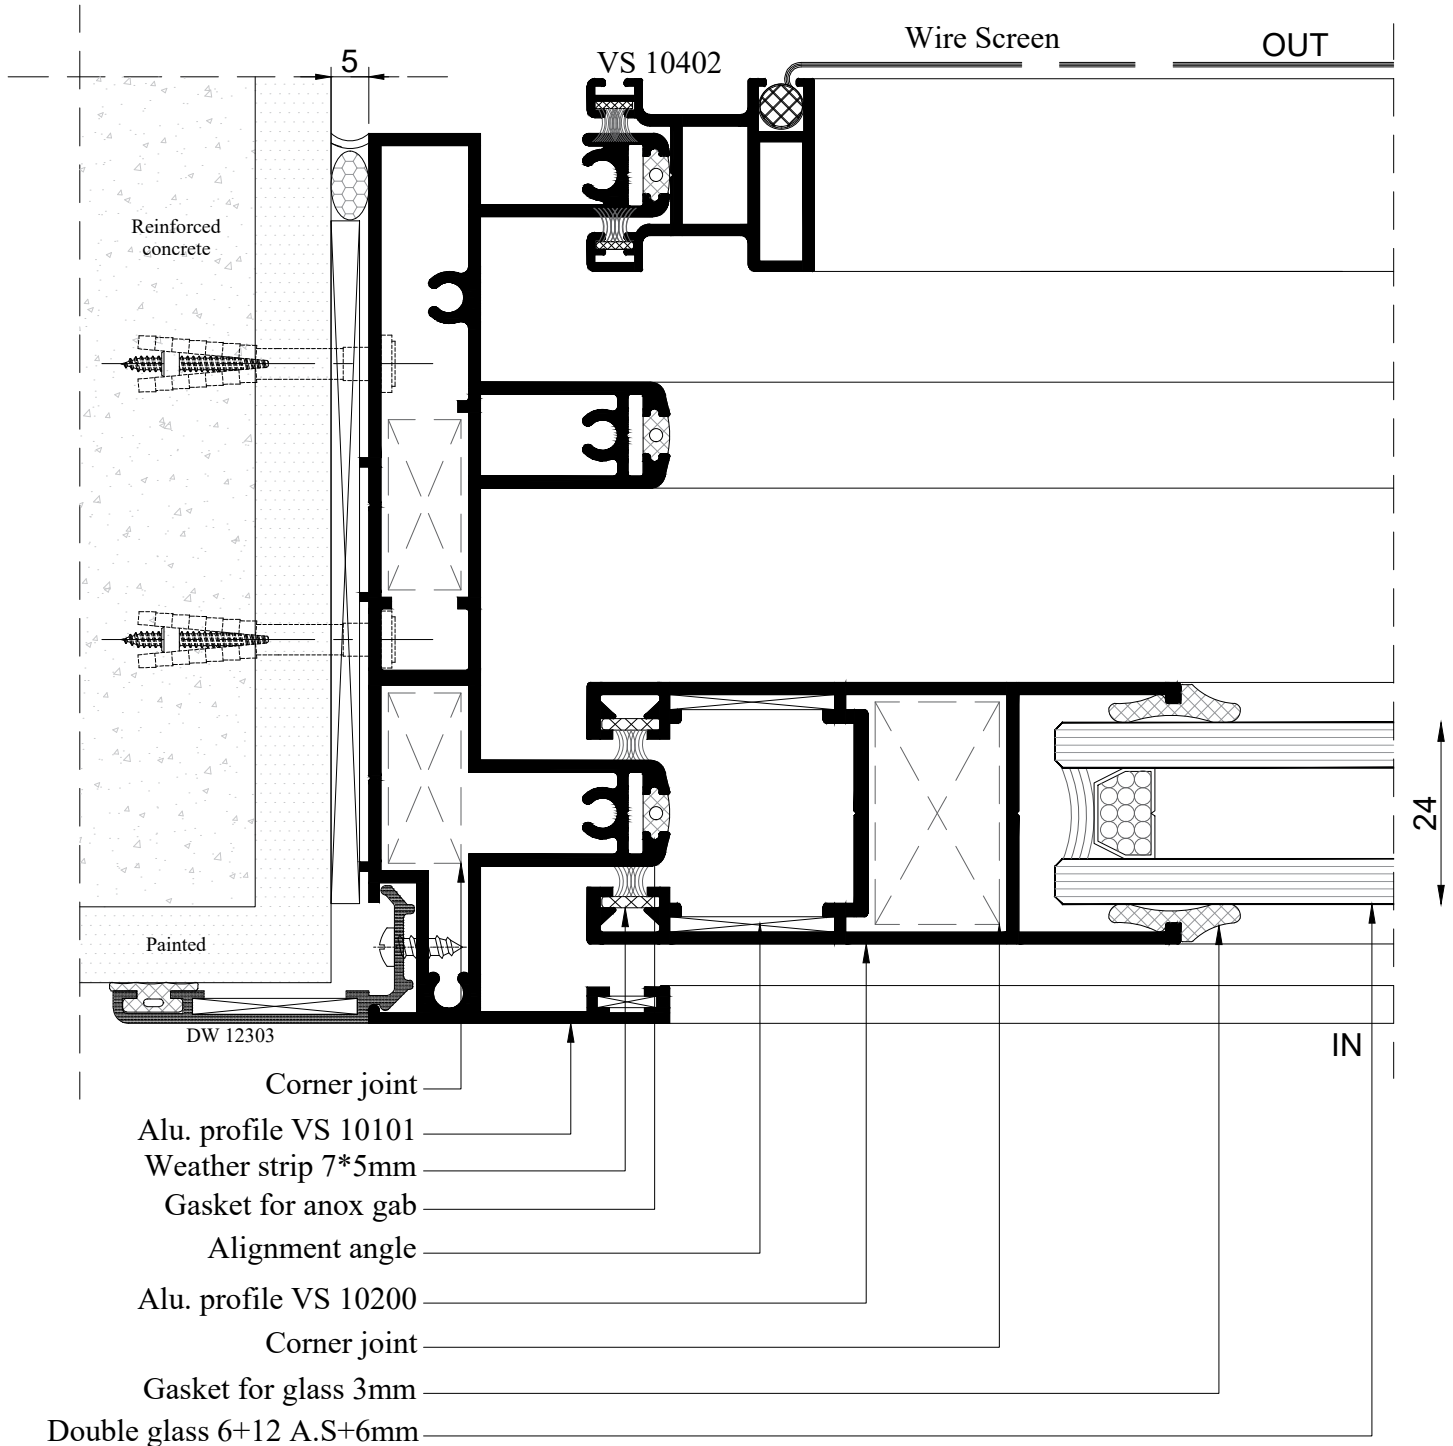

- Line of Alu. profile VS 10200
- Alu. profile VS 10312
- Sticker gasket
- Weather strip 7*5mm
- Gasket for glass 3mm
- Line of Alu. profile VS 10100
- Double glass 6+12 A.S+6mm

Details

Details

Details

Details

- Line of Alu. profile VS 10200
- Alu. profile VS 10312
- Sticker gasket
- Weather strip 7*5mm
- Gasket for glass 3mm
- Line of Alu. profile VS 10101
- Double glass 6+12 A.S+6mm

Details

Details

Details

Details

Details

Details

Details

Details

- Line of Alu. profile VS 10200
- Alu. profile adaptor VS 10317
- Alu. profile VS 10312
- Sticker gasket
- Weather strip 7*5mm
- Inner gasket for glass 5mm
- Line of Alu. profile VS 10100
- Single glass 6mm