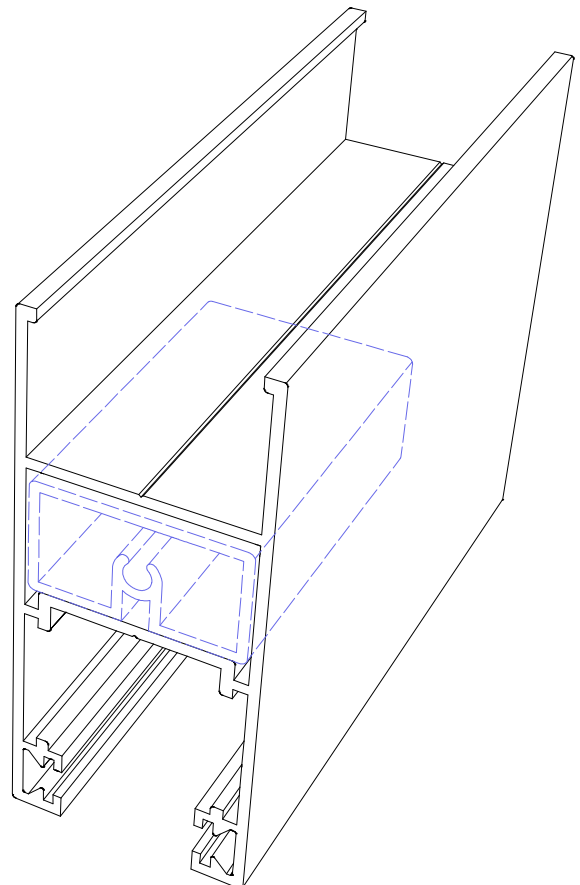

Details

Details

Details

Details

Details

- Line of Alu. profile VS 10200
- Alu. profile VS 10312
- Sticker gasket
- Weather strip 7*5mm
- Gasket for glass 3mm
- Line of Alu. profile VS 10100
- Double glass 6+12 A.S+6mm

Details

Details

Details

Details

Details

Fixed Profile VS10322 With Sash Profile VS10200

Insert profile VS 10322
in sash profile VS 10200

Fixed Insert profile VS 10322
in sash profile VS 10200