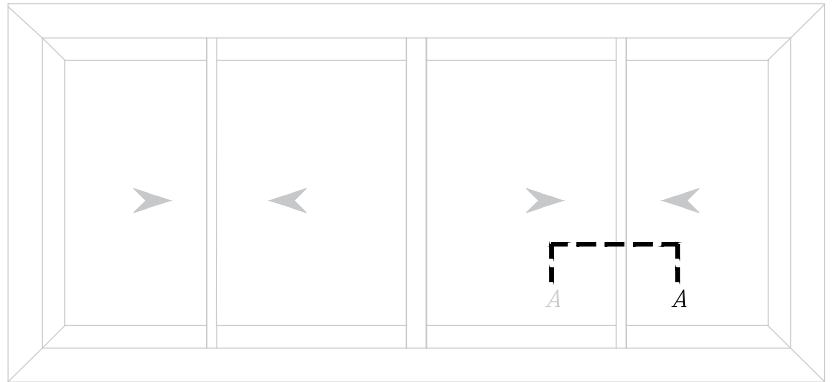

Details

Details

Details

Details

Details

- Line of Alu. profile VS 10200
- Alu. profile VS 10312
- Sticker gasket
- Weather strip 7*5mm
- Gasket for glass 3mm
- Line of Alu. profile VS 10100
- Double glass 6+12 A.S+6mm

Details

Details

Details

Details

Details

Fixed Profile VS10322 With Sash Profile VS10200

Insert profile VS 10322
in sash profile VS 10200

Fixed Insert profile VS 10322
in sash profile VS 10200