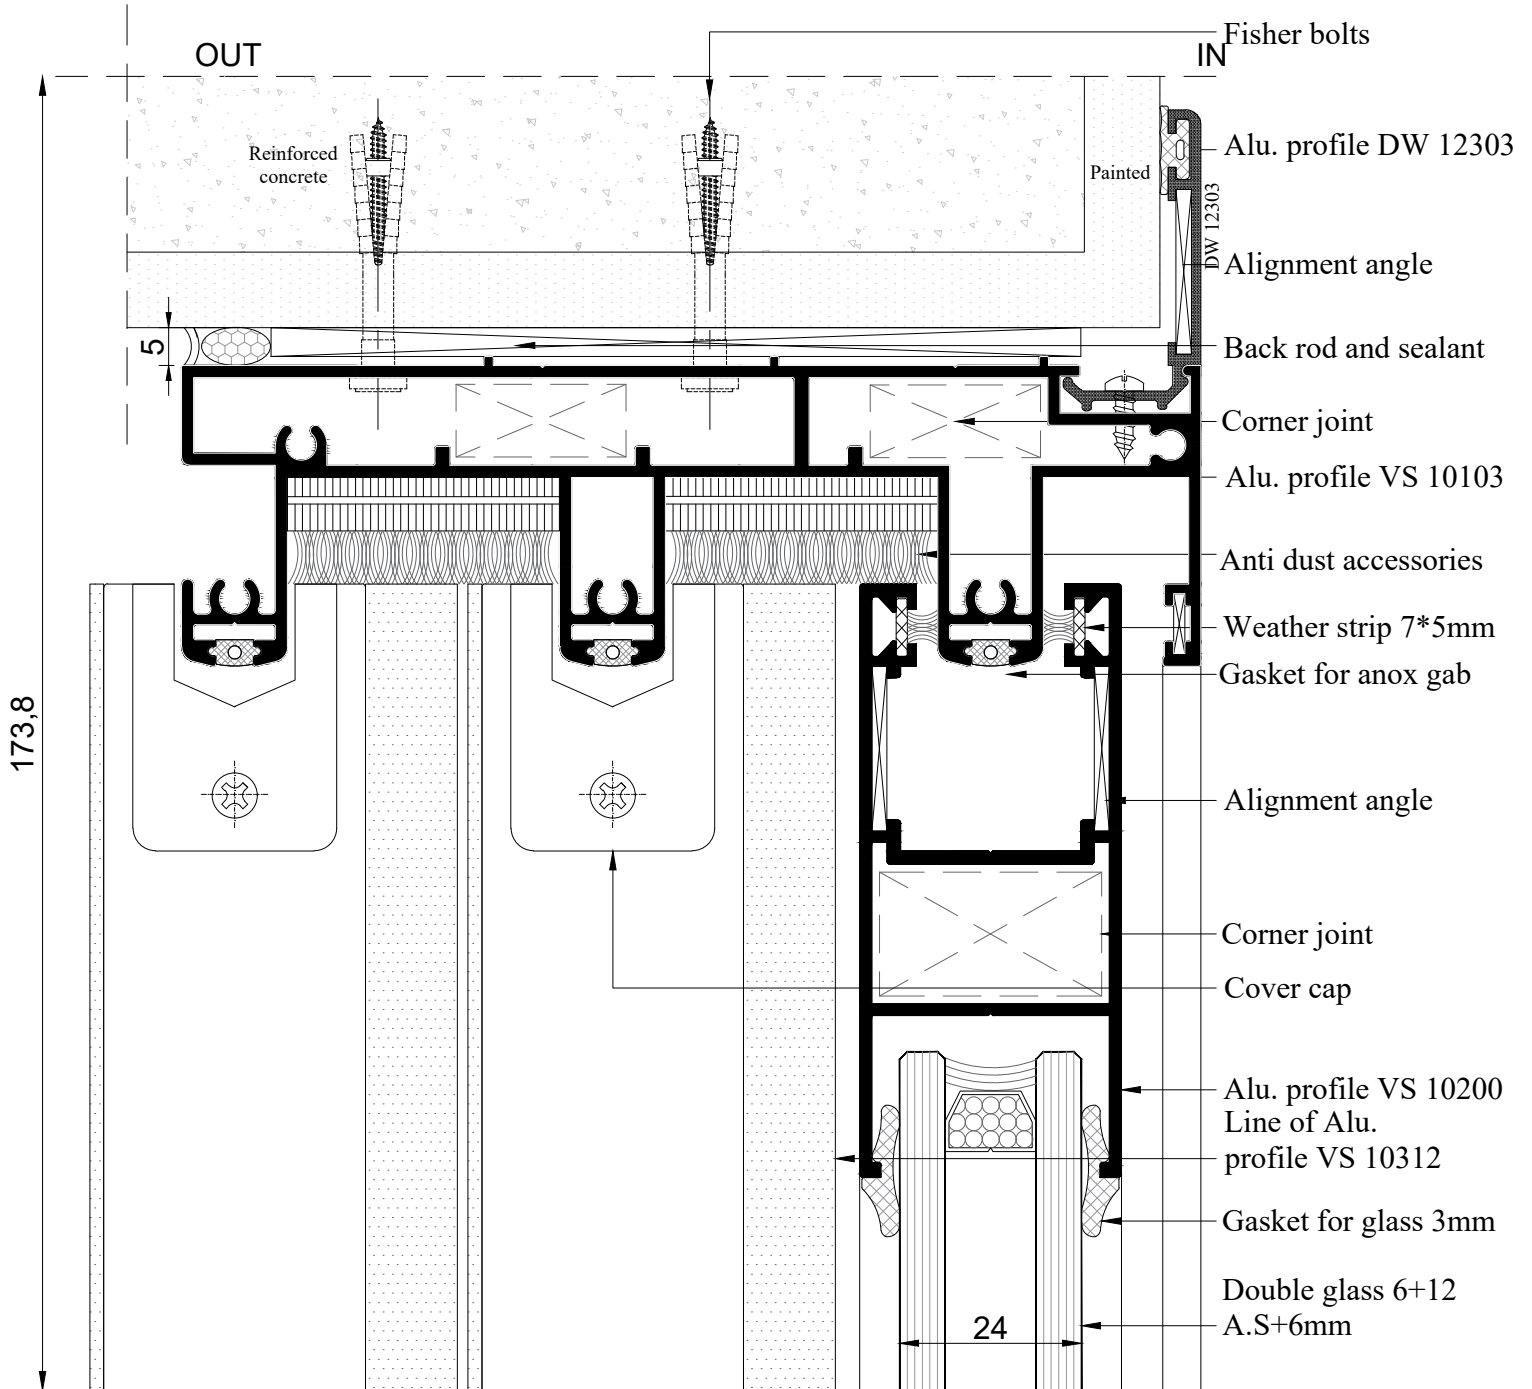

Details

Details

Details

OUT

- Line of Alu. profile VS 10200
- Alu. profile VS 10312
- Sticker gasket
- Weather strip 7*5mm
- Gasket for glass 3mm
- Line of Alu. profile VS 10103
- Double glass 6+12 A.S+6mm

Details

Line of Alu. profile VS 10200

Alu. profile VS 10312

Sticker gasket

Weather strip 7*5mm

Gasket for glass 3mm

Line of Alu. profile VS 10103

Double glass 6+12 A.S+6mm

Details

Details

Details

Details

Details

- Line of Alu. profile VS 10200
- Alu. profile VS 10312
- Sticker gasket
- Weather strip 7*5mm
- Gasket for glass 3mm
- Line of Alu. profile VS 10100
- Double glass 6+12 A.S+6mm