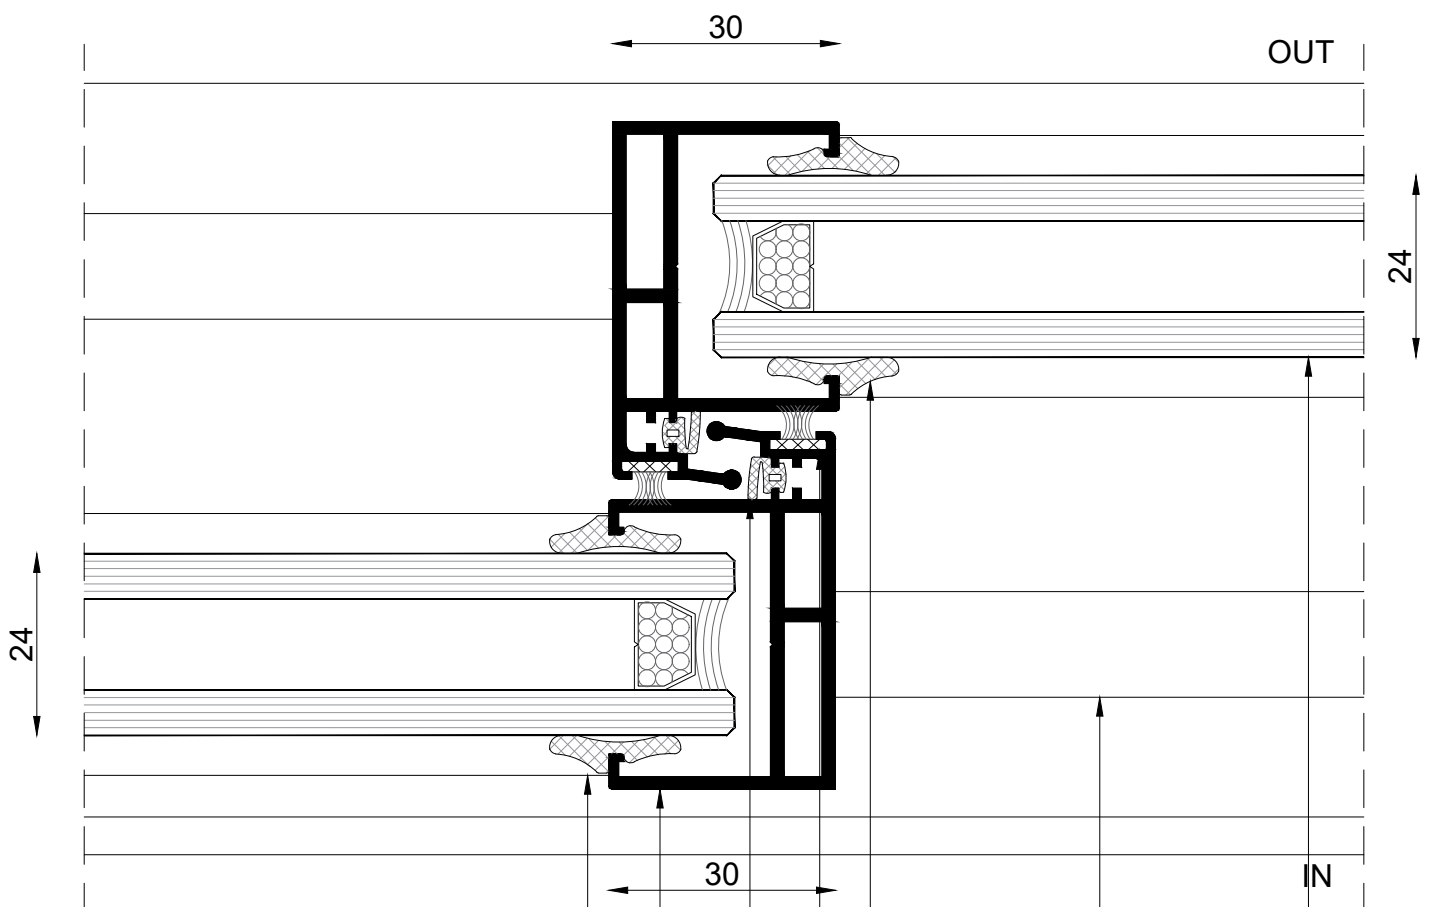

Details

Details

Details

OUT

- Line of Alu. profile VS 10200
- Alu. profile VS 10312
- Sticker gasket
- Weather strip 7*5mm
- Gasket for glass 3mm
- Line of Alu. profile VS 10103
- Double glass 6+12 A.S+6mm

Details

Line of Alu. profile VS 10200

Alu. profile VS 10312

Sticker gasket

Weather strip 7*5mm

Gasket for glass 3mm

Line of Alu. profile VS 10103

Double glass 6+12 A.S+6mm

Details

Details

Details

Details

Details

- Line of Alu. profile VS 10200
- Alu. profile VS 10312
- Sticker gasket
- Weather strip 7*5mm
- Gasket for glass 3mm
- Line of Alu. profile VS 10100
- Double glass 6+12 A.S+6mm

Details

Details

Details

Details

Details

Fixed Profile VS10322 With Sash Profile VS10200

Insert profile VS 10322
in sash profile VS 10200

Fixed Insert profile VS 10322
in sash profile VS 10200