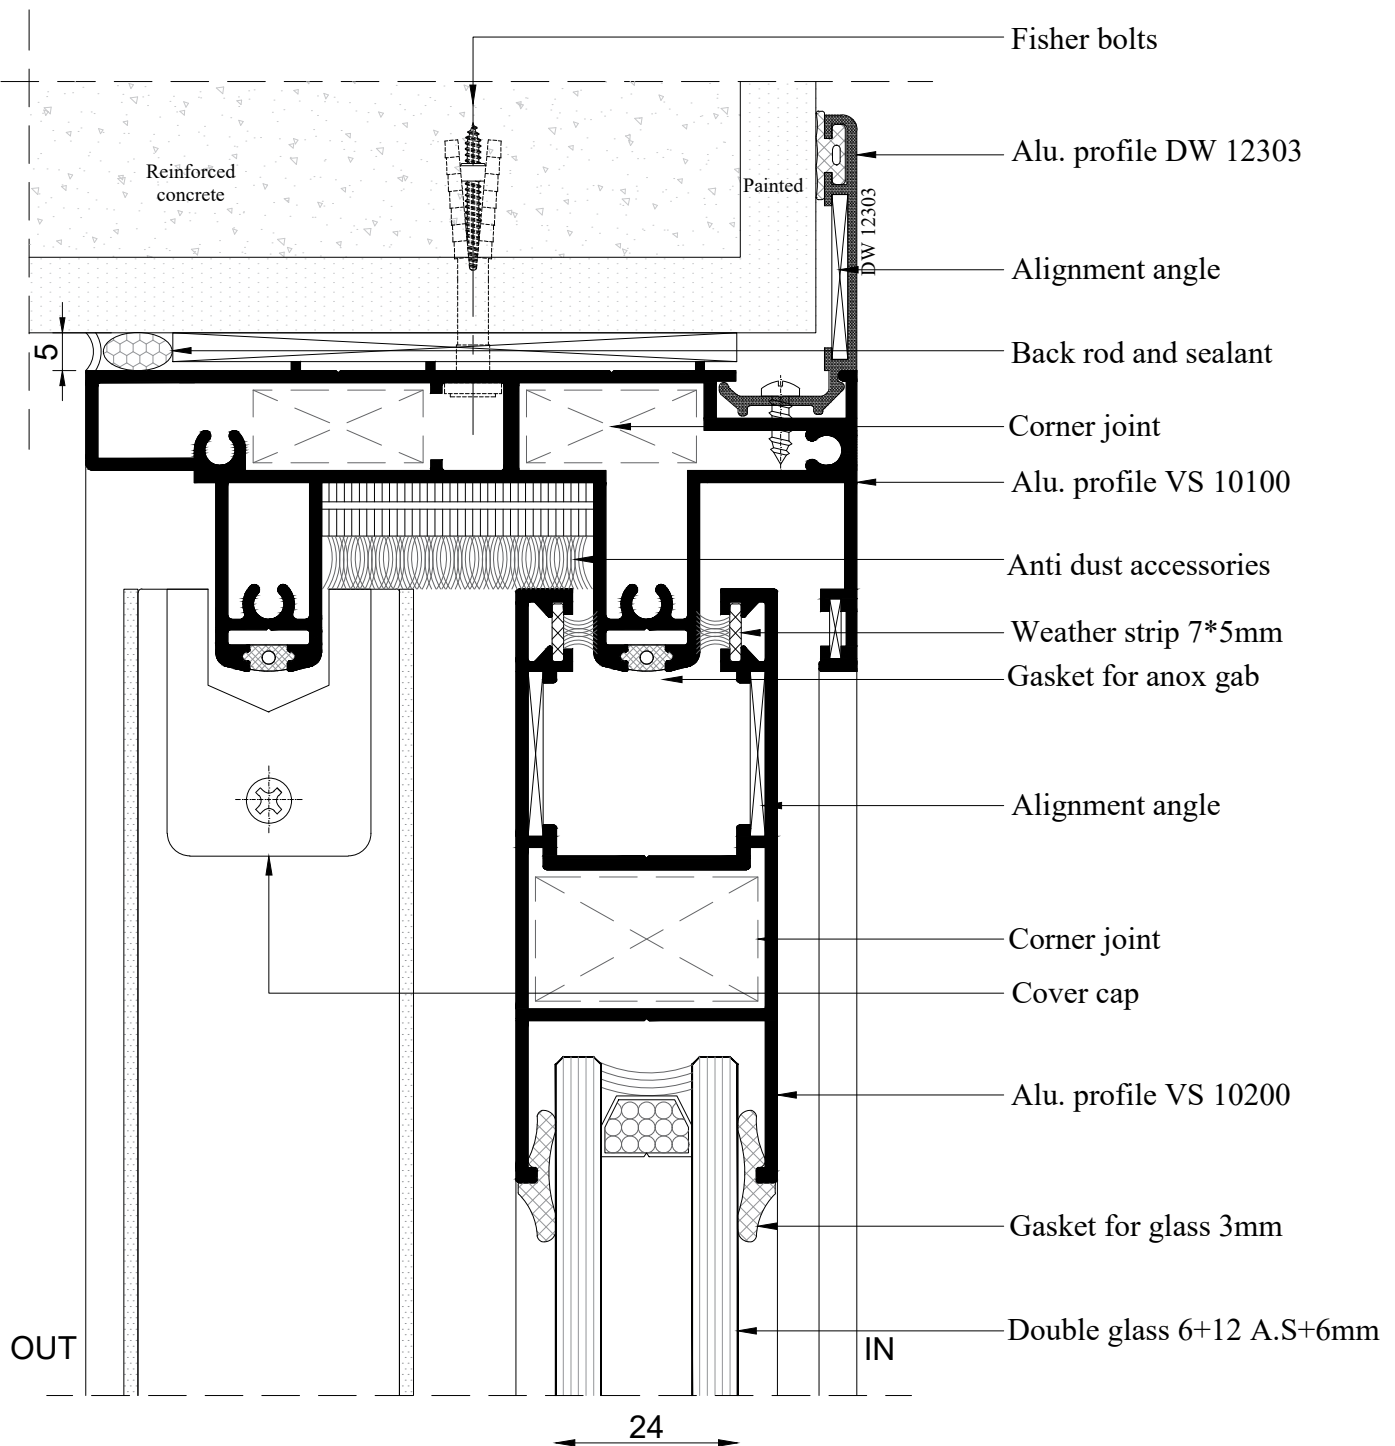

Details

Details

Details

Details

Details

- Line of Alu. profile VS 10200
- Alu. profile VS 10312
- Sticker gasket
- Weather strip 7*5mm
- Gasket for glass 3mm
- Line of Alu. profile VS 10100
- Double glass 6+12 A.S+6mm

Details

Details

Details

Details

Details

Fixed Profile VS10322 With Sash Profile VS10200

Insert profile VS 10322
in sash profile VS 10200

Fixed Insert profile VS 10322
in sash profile VS 10200