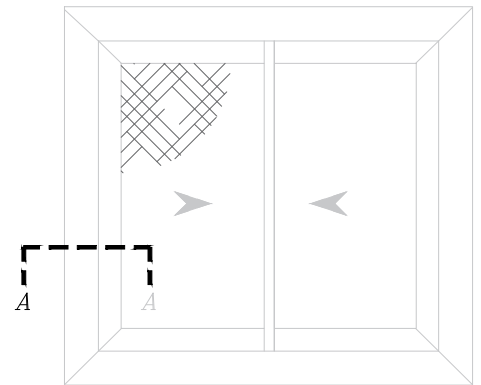

- Line of Alu. profile VS 10200
- Alu. profile VS 10312
- Sticker gasket
- Weather strip 7*5mm
- Gasket for glass 3mm
- Line of Alu. profile VS 10100
- Double glass 6+12 A.S+6mm

Details

Details

Details

Details

- Line of Alu. profile VS 10200
- Alu. profile VS 10312
- Sticker gasket
- Weather strip 7*5mm
- Gasket for glass 3mm
- Line of Alu. profile VS 10101
- Double glass 6+12 A.S+6mm

Details

Details

Details

Details

Details

Details

Details

Details

- Line of Alu. profile VS 10200
- Alu. profile adaptor VS 10317
- Alu. profile VS 10312
- Sticker gasket
- Weather strip 7*5mm
- Inner gasket for glass 5mm
- Line of Alu. profile VS 10100
- Single glass 6mm