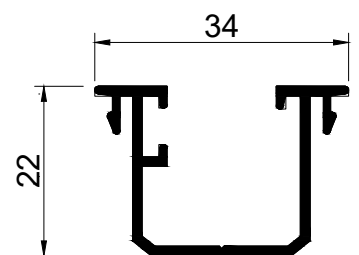

Profiles List

VS 10103
2.527 KG/M

VS 10314
1.161 KG/M IX: 23.79 CM⁴
IY: 3.96 CM⁴

VS 10315
1.666 KG/M IX: 49.94 CM⁴
IY: 13.26 CM⁴

Profiles List

VS 10200
1.177 KG/M IX: 21.6249 CM4
IY: 8.9954 CM4

VS 10312
0.783 KG/M IX: 2.0699 CM4
IY: 7.3271 CM4

VS 10313
0.502 KG/M IX: 3.375 CM4
IY: 3.389 CM4

VS 10322
0.429 KG/M IX: 0.61 CM4
IY: 1.58 CM4

VS 10323
0.213 KG/M IX: 0.0898 CM4
IY: 0.6192 CM4

VS 10317
0.340 KG/M IX: 0.844 CM4
IY: 1.413 CM4

Profiles List

- Line of Alu. profile VS 10200
- Alu. profile VS 10312
- Sticker gasket
- Weather strip 7*5mm
- Gasket for glass 3mm
- Line of Alu. profile VS 10100
- Double glass 6+12 A.S+6mm

Details

Details

Details

Details