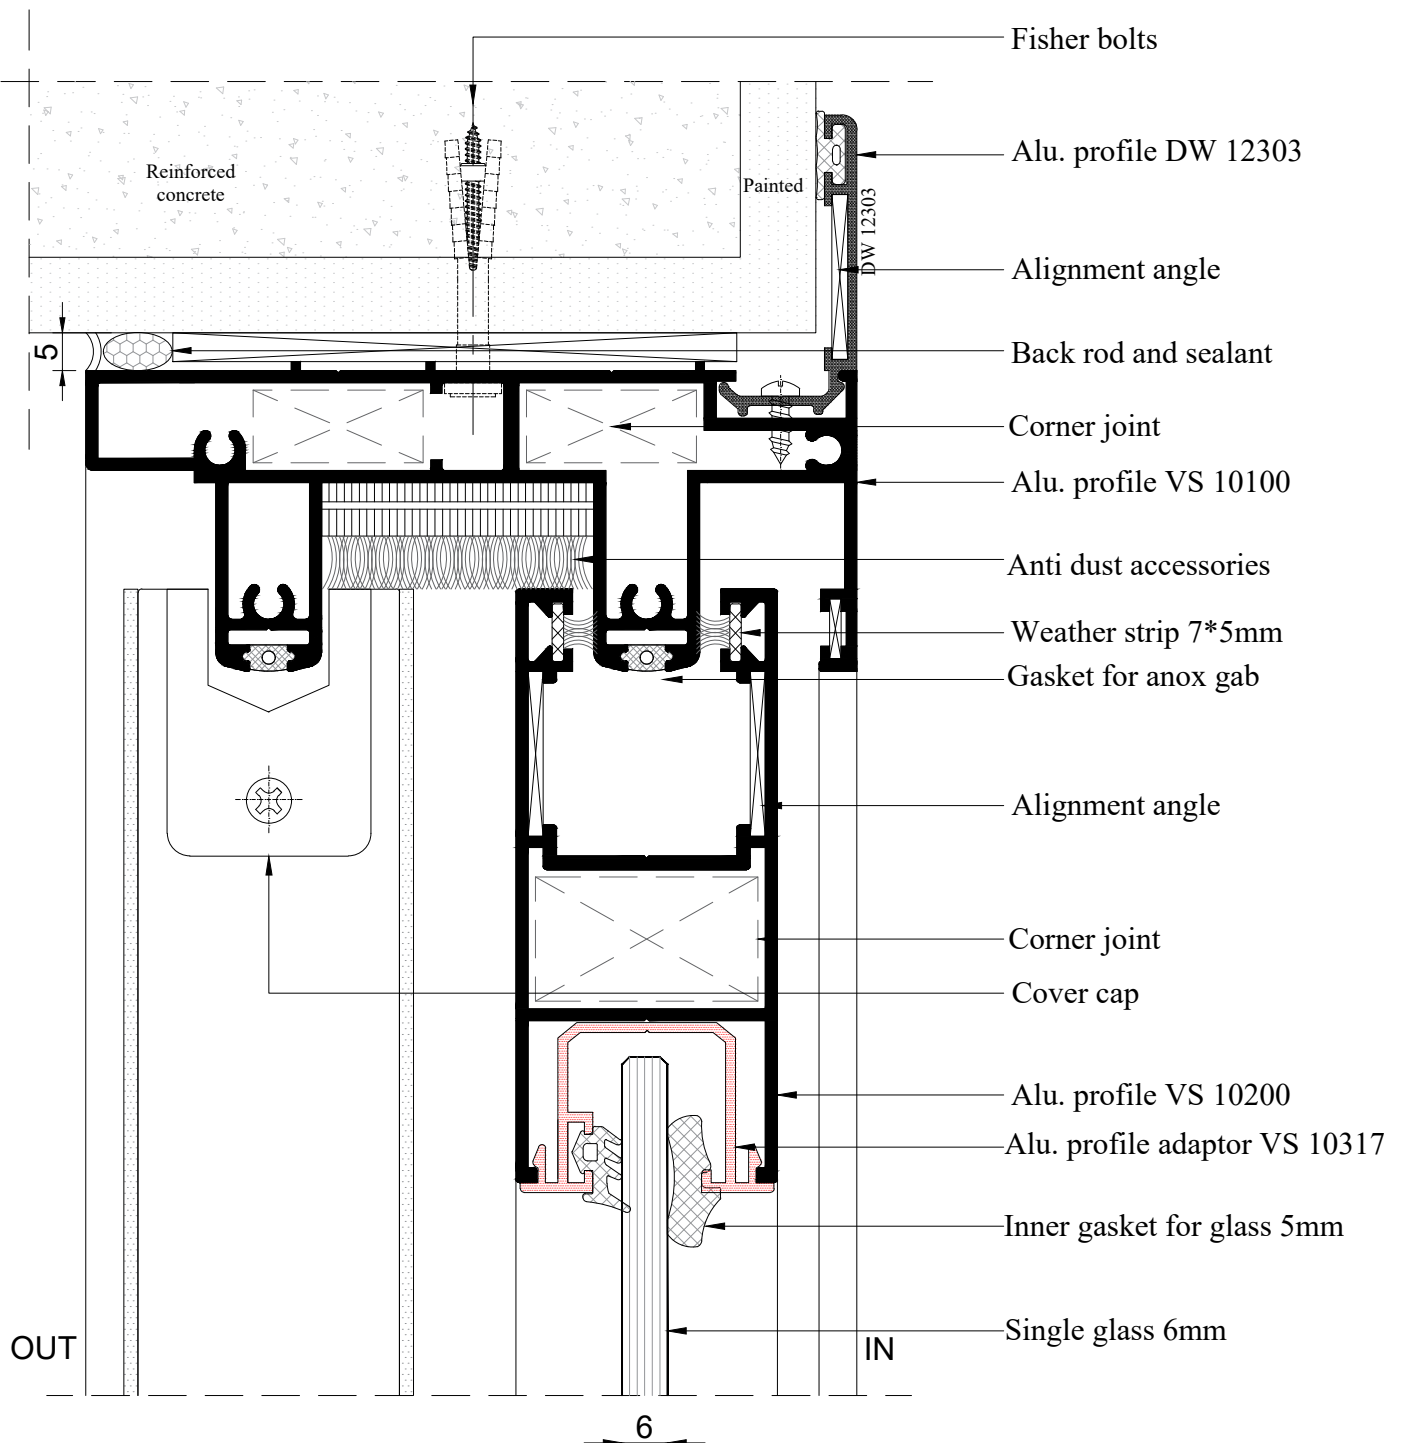

Details

Details

Details

Details

- Line of Alu. profile VS 10200
- Alu. profile adaptor VS 10317
- Alu. profile VS 10312
- Sticker gasket
- Weather strip 7*5mm
- Inner gasket for glass 5mm
- Line of Alu. profile VS 10100
- Single glass 6mm

Details

Details

Details

Details

24

Details

Details

6

Details

Details

Details

OUT

- Line of Alu. profile VS 10200
- Alu. profile VS 10312
- Sticker gasket
- Weather strip 7*5mm
- Gasket for glass 3mm
- Line of Alu. profile VS 10103
- Double glass 6+12 A.S+6mm