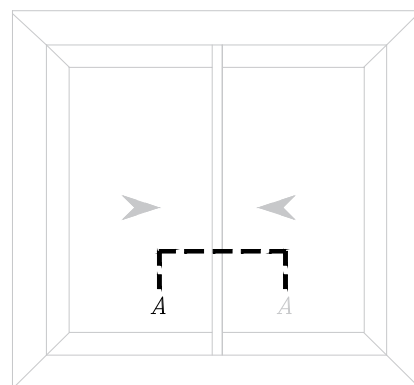

Details

- Line of Alu. profile VS 10200
- Alu. profile adaptor VS 10317
- Alu. profile VS 10312
- Sticker gasket
- Weather strip 7*5mm
- Inner gasket for glass 5mm
- Line of Alu. profile VS 10100
- Single glass 6mm