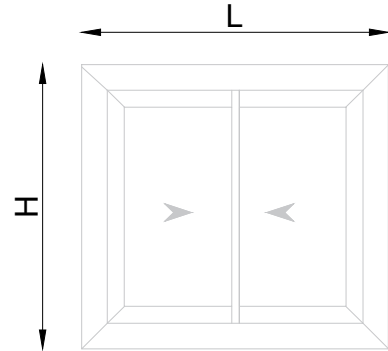

Cover Cap For Profile VS10312

Connection Between VS 10401 & VS 10402 Slim Fly Screen

Volcano Slim Cutting List

Volcano Slim Window Two Sash

Profile	NO.	QTY.	Cutting length (mm)	Angel
Frame	VS-10100	2	L	45 - 45
		2	H	45 - 45
Sash	VS-10200	4	$(L - 45) / 2$	45 - 90
		2	H - 63	45 - 45
Hook	VS-10312	2	H - 93	90 - 90

Volcano Slim Window Four Sash

Profile	NO.	QTY.	Cutting length (mm)	Angel
Frame	VS-10100	2	L	45 - 45
		2	H	45 - 45
Sash	VS-10200	4	$(L - 63) / 4$	90 - 90
		4	$(L - 63) / 4$	45-90
		2	H - 63	45 - 45
Hook	VS-10312	4	H - 93	90 - 90
4 SASH	VS-10314	1	H - 93	90 - 90
	VS-10315	1	H - 93	90 - 90