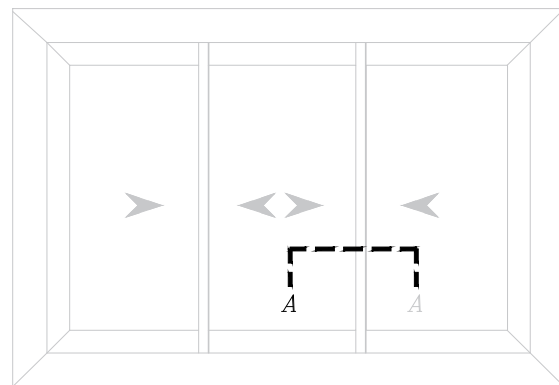

Details

Details

Details

OUT

- Line of Alu. profile VS 10200
- Alu. profile VS 10312
- Sticker gasket
- Weather strip 7*5mm
- Gasket for glass 3mm
- Line of Alu. profile VS 10103
- Double glass 6+12 A.S+6mm

Details

Line of Alu. profile VS 10200

Alu. profile VS 10312

Sticker gasket

Weather strip 7*5mm

Gasket for glass 3mm

Line of Alu. profile VS 10103

Double glass 6+12 A.S+6mm

Details

Details

Details

Details

Details

- Line of Alu. profile VS 10200
- Alu. profile VS 10312
- Sticker gasket
- Weather strip 7*5mm
- Gasket for glass 3mm
- Line of Alu. profile VS 10100
- Double glass 6+12 A.S+6mm