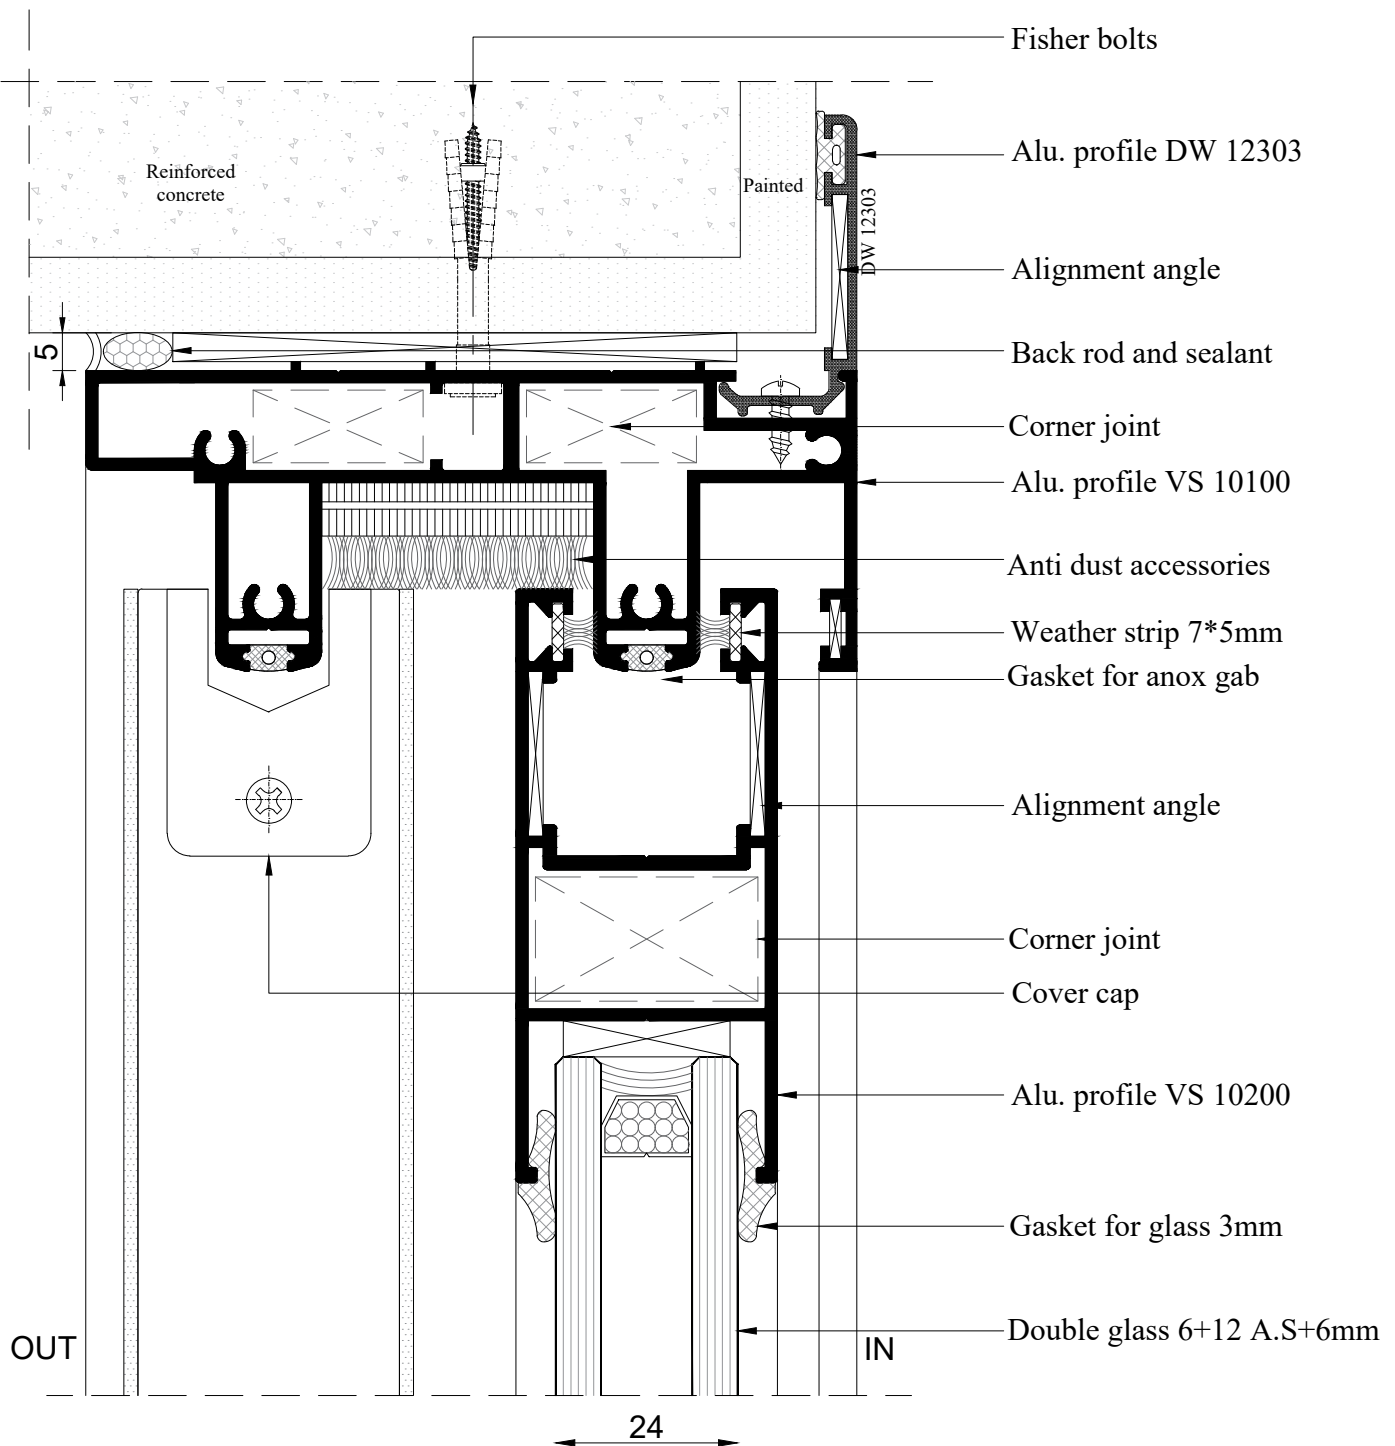

Details

Details

Details

Details

24

Details

Details

6

Details

Details

Details

OUT

- Line of Alu. profile VS 10200
- Alu. profile VS 10312
- Sticker gasket
- Weather strip 7*5mm
- Gasket for glass 3mm
- Line of Alu. profile VS 10103
- Double glass 6+12 A.S+6mm