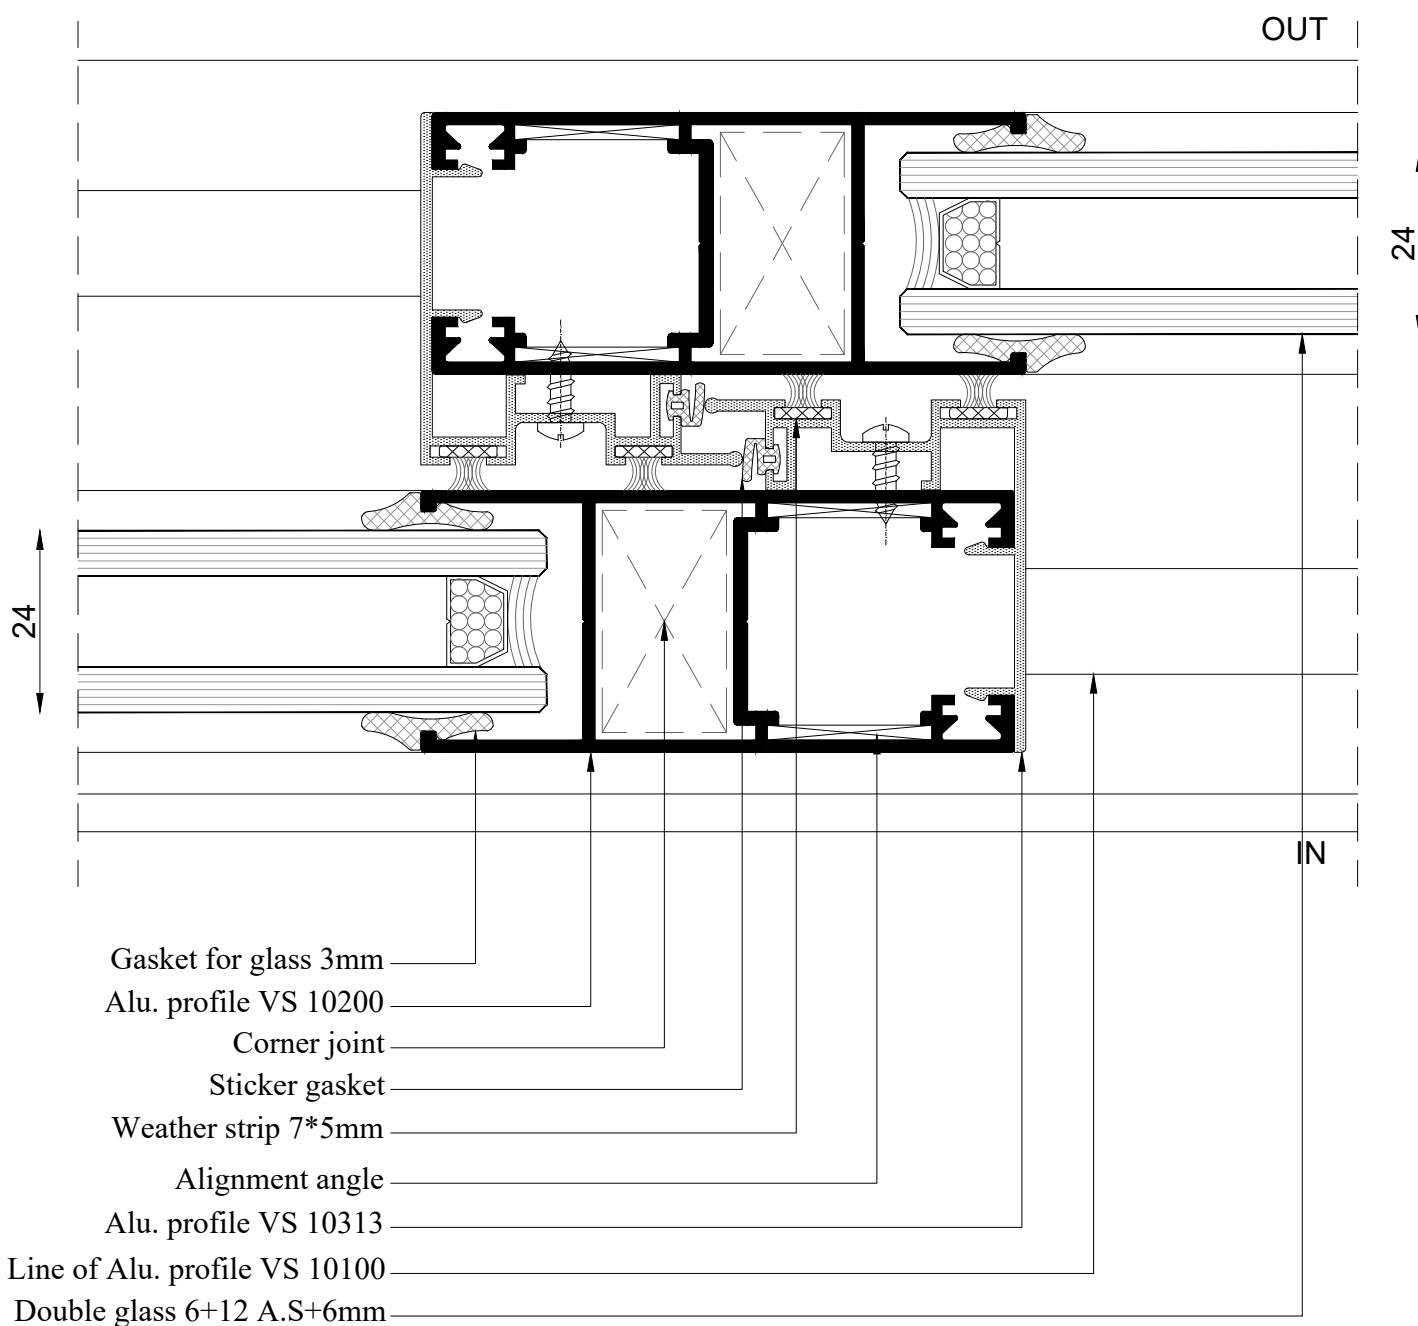

- Line of Alu. profile VS 10200
- Alu. profile VS 10312
- Sticker gasket
- Weather strip 7*5mm
- Gasket for glass 3mm
- Line of Alu. profile VS 10100
- Double glass 6+12 A.S+6mm

Details

Details

Details

Details

- Line of Alu. profile VS 10200
- Alu. profile VS 10312
- Sticker gasket
- Weather strip 7*5mm
- Gasket for glass 3mm
- Line of Alu. profile VS 10101
- Double glass 6+12 A.S+6mm

Details

Details

Details

Details