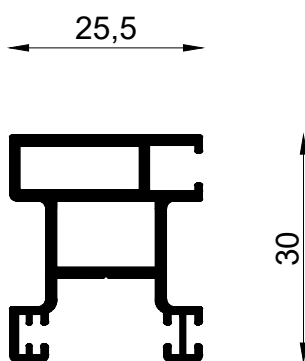

VS 10402
0.524 KG/M