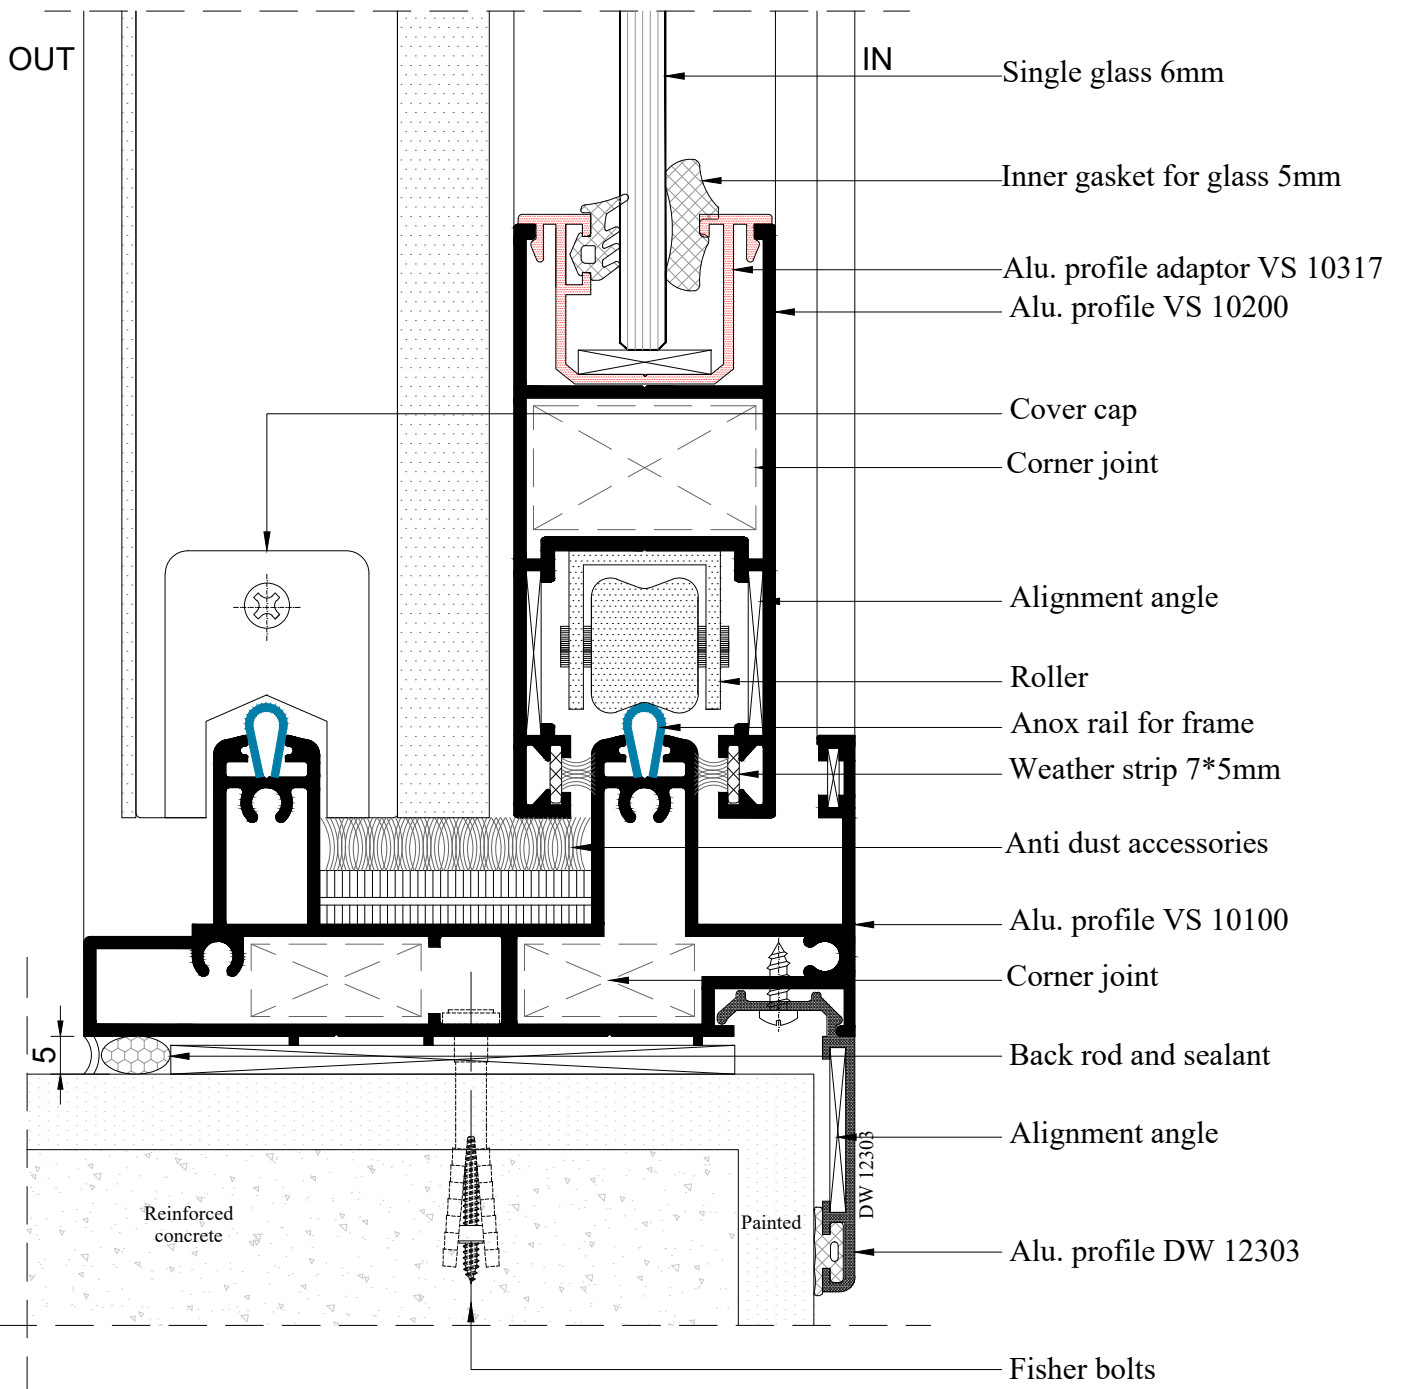

Details

Details

Details

Details

- Line of Alu. profile VS 10200
- Alu. profile adaptor VS 10317
- Alu. profile VS 10312
- Sticker gasket
- Weather strip 7*5mm
- Inner gasket for glass 5mm
- Line of Alu. profile VS 10100
- Single glass 6mm

Details

Details

Details

Details

24

Details

Details

6

Details

Details

Details

OUT

- Line of Alu. profile VS 10200
- Alu. profile VS 10312
- Sticker gasket
- Weather strip 7*5mm
- Gasket for glass 3mm
- Line of Alu. profile VS 10103
- Double glass 6+12 A.S+6mm