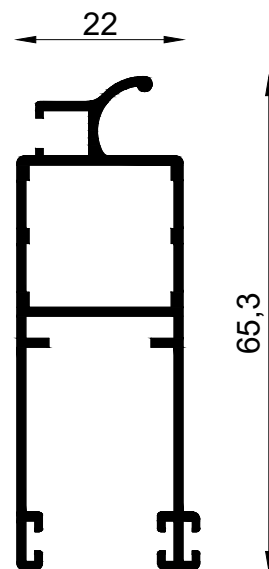

DW 12315
0.659 KG/M