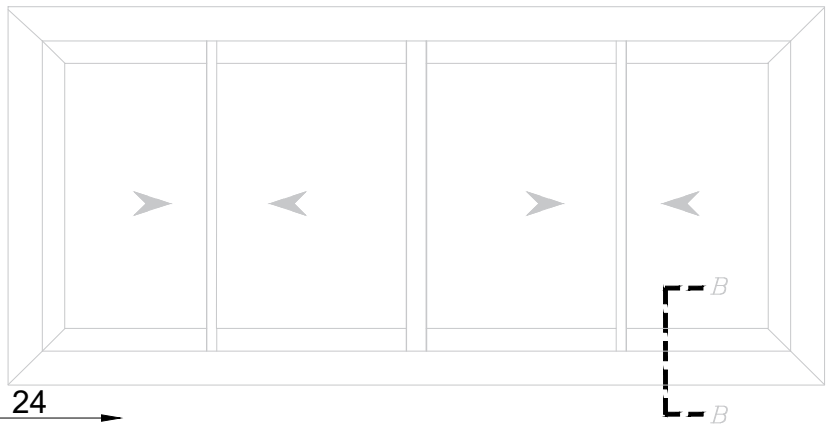

Details

Details

Details

Details

Details

- Line of Alu. profile VS 10200
- Alu. profile VS 10312
- Sticker gasket
- Weather strip 7*5mm
- Gasket for glass 3mm
- Line of Alu. profile VS 10100
- Double glass 6+12 A.S+6mm

Details

Details

Details

Details

Details

Fixed Profile VS10322 With Sash Profile VS10200

Insert profile VS 10322
in sash profile VS 10200

Fixed Insert profile VS 10322
in sash profile VS 10200