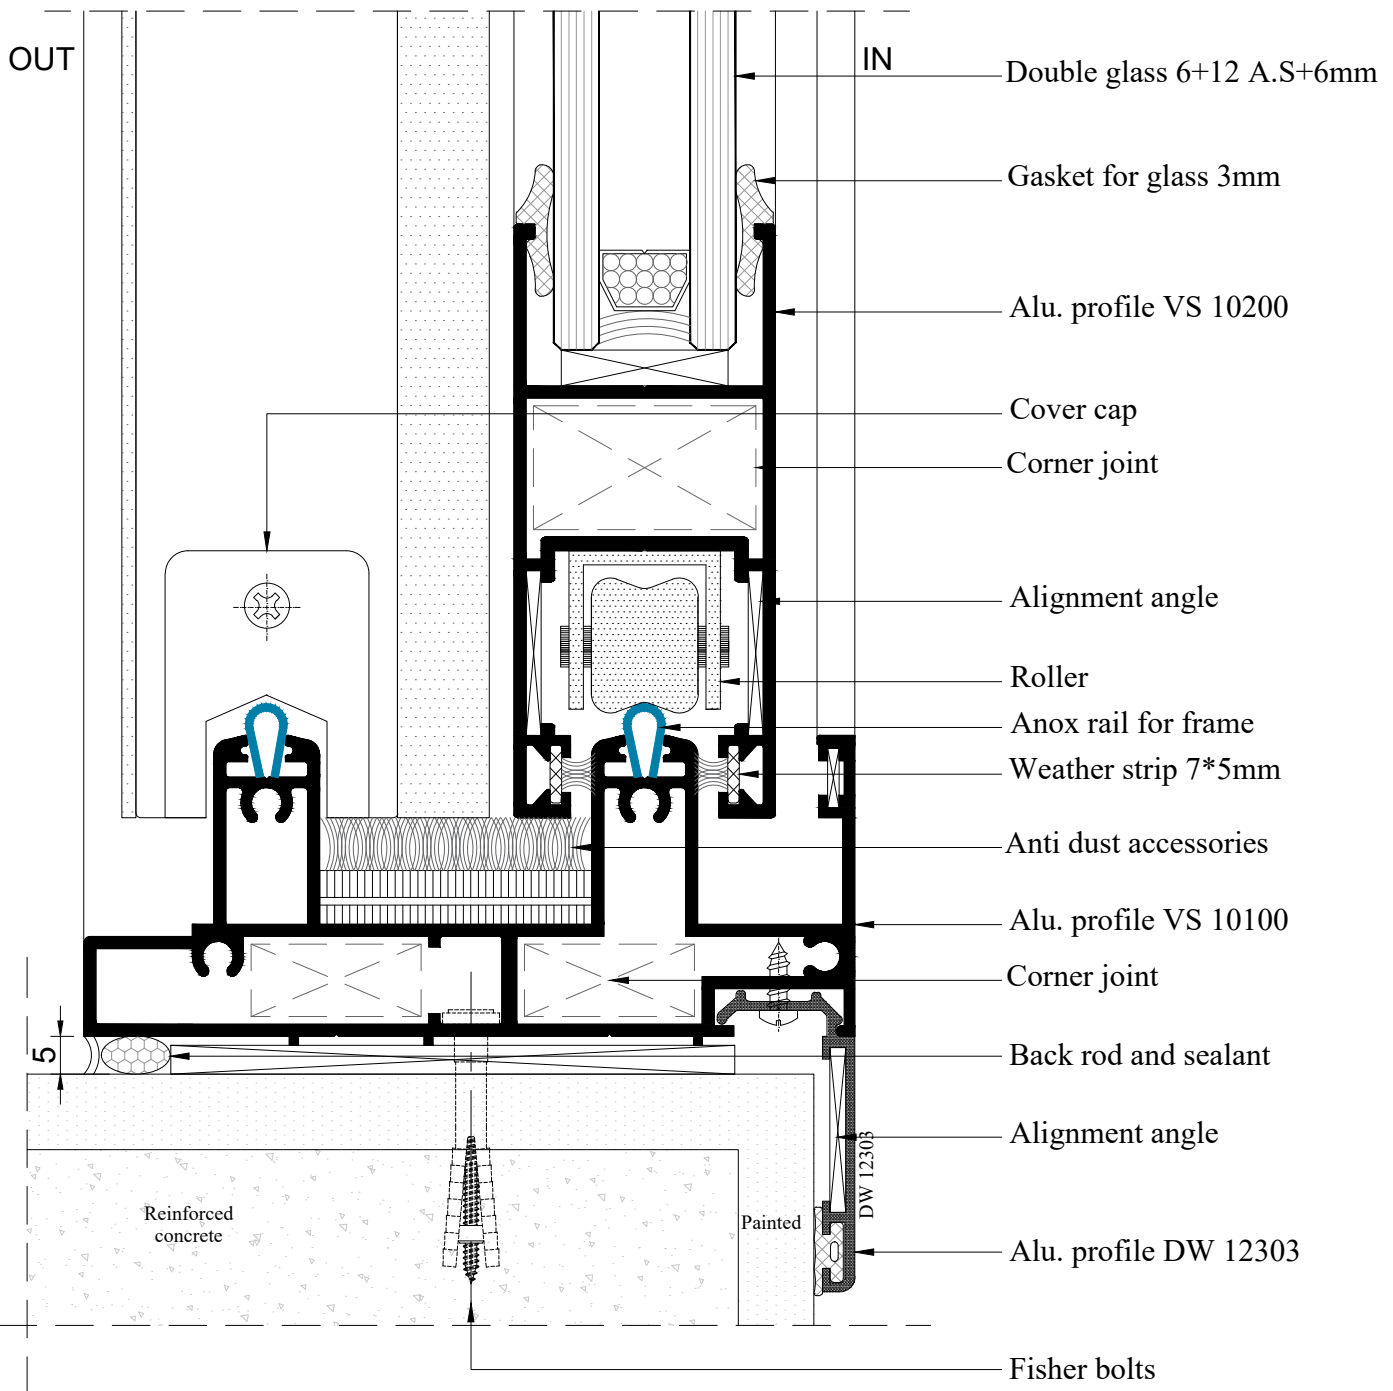

Details

Details

Details

OUT

- Line of Alu. profile VS 10200
- Alu. profile VS 10312
- Sticker gasket
- Weather strip 7*5mm
- Gasket for glass 3mm
- Line of Alu. profile VS 10103
- Double glass 6+12 A.S+6mm

Details

Details

Details

Details

Details

- Line of Alu. profile VS 10200
- Alu. profile VS 10312
- Sticker gasket
- Weather strip 7*5mm
- Gasket for glass 3mm
- Line of Alu. profile VS 10100
- Double glass 6+12 A.S+6mm

Details

Details

Details

Details

Details

Fixed Profile VS10322 With Sash Profile VS10200

Insert profile VS 10322
in sash profile VS 10200

Fixed Insert profile VS 10322
in sash profile VS 10200