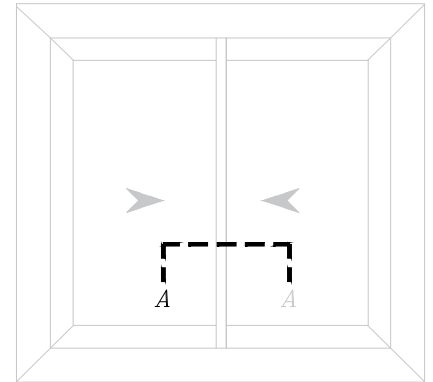

- Line of Alu. profile VS 10200
- Alu. profile VS 10312
- Sticker gasket
- Weather strip 7*5mm
- Gasket for glass 3mm
- Line of Alu. profile VS 10100
- Double glass 6+12 A.S+6mm

Details

Details

Details

Details

- Line of Alu. profile VS 10200
- Alu. profile VS 10312
- Sticker gasket
- Weather strip 7*5mm
- Gasket for glass 3mm
- Line of Alu. profile VS 10101
- Double glass 6+12 A.S+6mm

Details

Details

Details

Details

Details

Details

Details

Details

- Line of Alu. profile VS 10200
- Alu. profile adaptor VS 10317
- Alu. profile VS 10312
- Sticker gasket
- Weather strip 7*5mm
- Inner gasket for glass 5mm
- Line of Alu. profile VS 10100
- Single glass 6mm