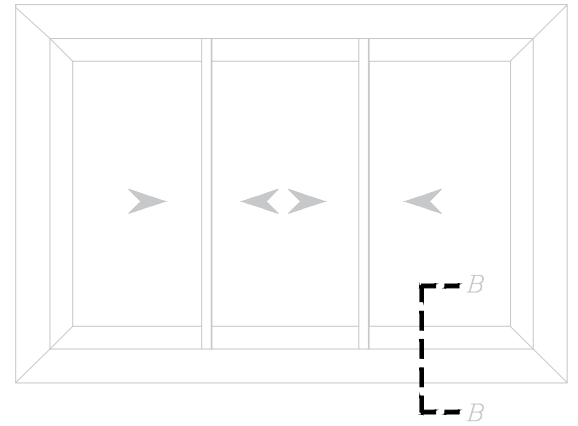

Details

Details

Details

OUT

- Line of Alu. profile VS 10200
- Alu. profile VS 10312
- Sticker gasket
- Weather strip 7*5mm
- Gasket for glass 3mm
- Line of Alu. profile VS 10103
- Double glass 6+12 A.S+6mm

Details

Line of Alu. profile VS 10200

Alu. profile VS 10312

Sticker gasket

Weather strip 7*5mm

Gasket for glass 3mm

Line of Alu. profile VS 10103

Double glass 6+12 A.S+6mm

Details

Details

Details

Details

Details

- Line of Alu. profile VS 10200
- Alu. profile VS 10312
- Sticker gasket
- Weather strip 7*5mm
- Gasket for glass 3mm
- Line of Alu. profile VS 10100
- Double glass 6+12 A.S+6mm