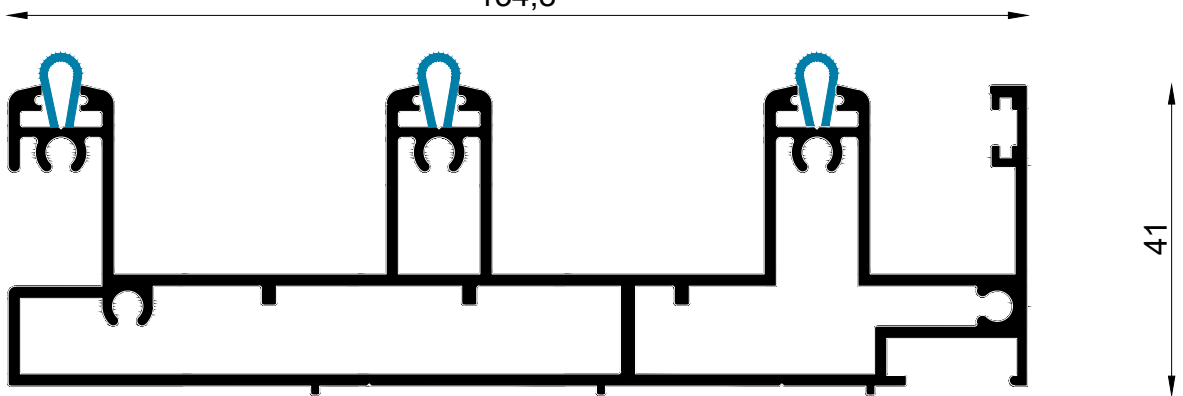

VOLCANO SLIM ANOX SLIDING SYSTEM

Volcano Slim Sliding System

Profiles List

VS 10100
1.947 KG/M IX 11.32 CM⁴
IY : 71.12 CM⁴

VS 10101
2.338 KG/M IX: 13.95 CM⁴
IY: 122.99 CM⁴

VS 10102
2.573 KG/M IX: 32.5 CM⁴
IY: 149.5 CM⁴

Profiles List

VS 10103
2.527 KG/M

VS 10314
1.161 KG/M IX: 23.79 CM⁴
IY: 3.96 CM⁴

VS 10315
1.666 KG/M IX: 49.94 CM⁴
IY: 13.26 CM⁴

Profiles List

VS 10200
1.177 KG/M IX: 21.6249 CM4
IY: 8.9954 CM4

VS 10312
0.783 KG/M IX: 2.0699 CM4
IY: 7.3271 CM4

- Line of Alu. profile VS 10200
- Alu. profile VS 10312
- Sticker gasket
- Weather strip 7*5mm
- Gasket for glass 3mm
- Line of Alu. profile VS 10100
- Double glass 6+12 A.S+6mm

Details

Details

Details

Details