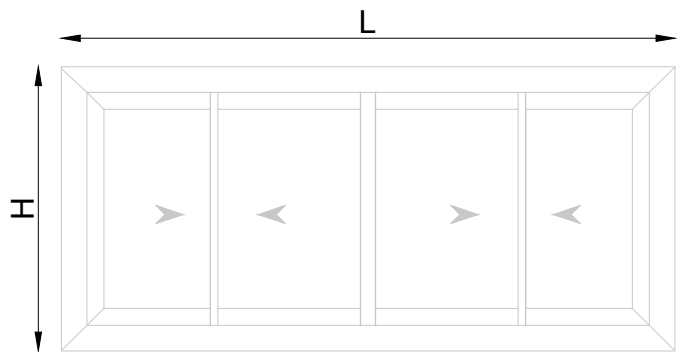

Cover Cap For Profile VS10312

Connection Between VS 10401 & VS 10402 Slim Fly Screen

Volcano Slim Cutting List

Volcano Slim Window Two Sash

Profile	NO.	QTY.	Cutting length (mm)	Angel
Frame	VS-10100	2	L	45 - 45
		2	H	45 - 45
Sash	VS-10200	4	$(L - 45) / 2$	45 - 90
		2	H - 63	45 - 45
Hook	VS-10312	2	H - 93	90 - 90

Volcano Slim Window Four Sash

Profile	NO.	QTY.	Cutting length (mm)	Angel
Frame	VS-10100	2	L	45 - 45
		2	H	45 - 45
Sash	VS-10200	4	$(L - 63) / 4$	90 - 90
		4	$(L - 63) / 4$	45-90
		2	H - 63	45 - 45
Hook	VS-10312	4	H - 93	90 - 90
4 SASH	VS-10314	1	H - 93	90 - 90
	VS-10315	1	H - 93	90 - 90