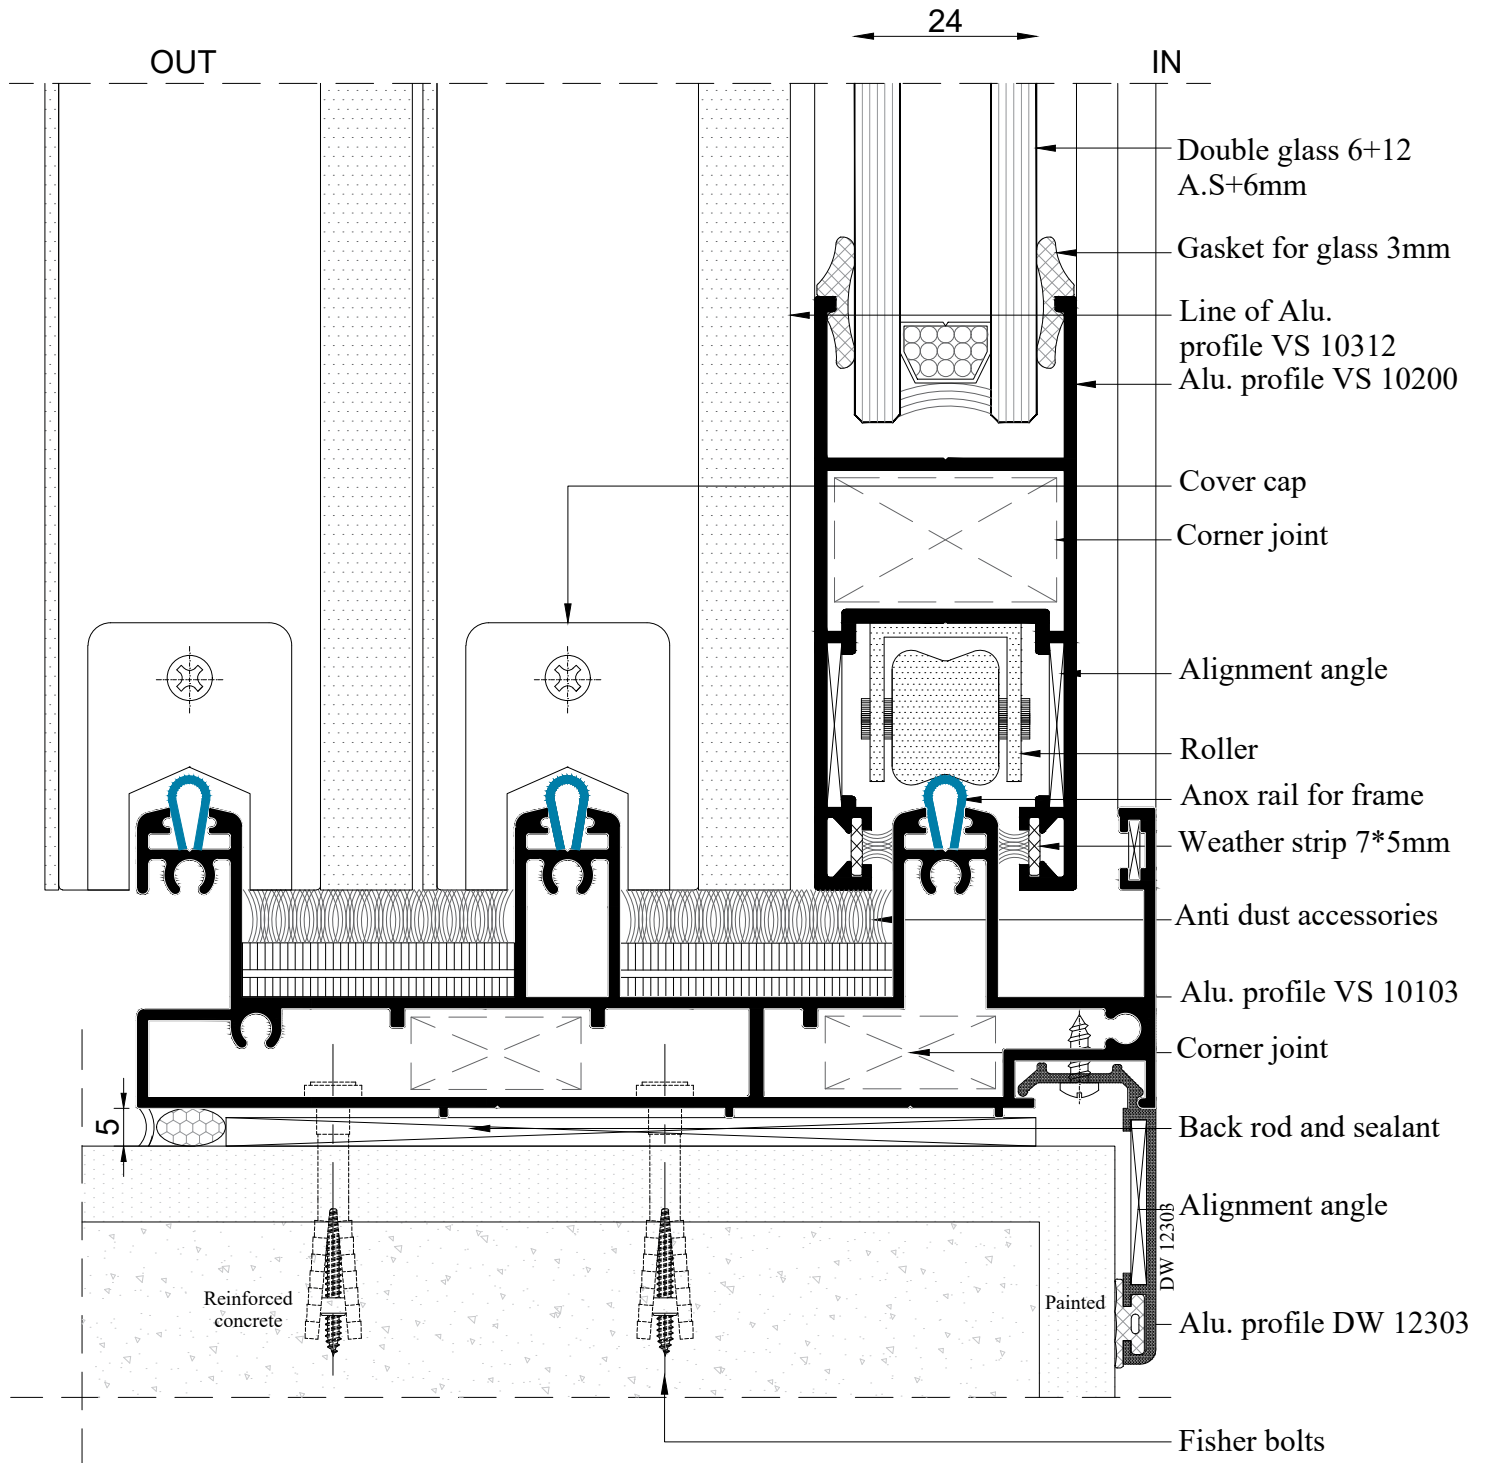

Details

Details

Details

OUT

- Line of Alu. profile VS 10200
- Alu. profile VS 10312
- Sticker gasket
- Weather strip 7*5mm
- Gasket for glass 3mm
- Line of Alu. profile VS 10103
- Double glass 6+12 A.S+6mm

Details

Line of Alu. profile VS 10200

Alu. profile VS 10312

Sticker gasket

Weather strip 7*5mm

Gasket for glass 3mm

Line of Alu. profile VS 10103

Double glass 6+12 A.S+6mm

Details

Details

Details

Details

Details

- Line of Alu. profile VS 10200
- Alu. profile VS 10312
- Sticker gasket
- Weather strip 7*5mm
- Gasket for glass 3mm
- Line of Alu. profile VS 10100
- Double glass 6+12 A.S+6mm