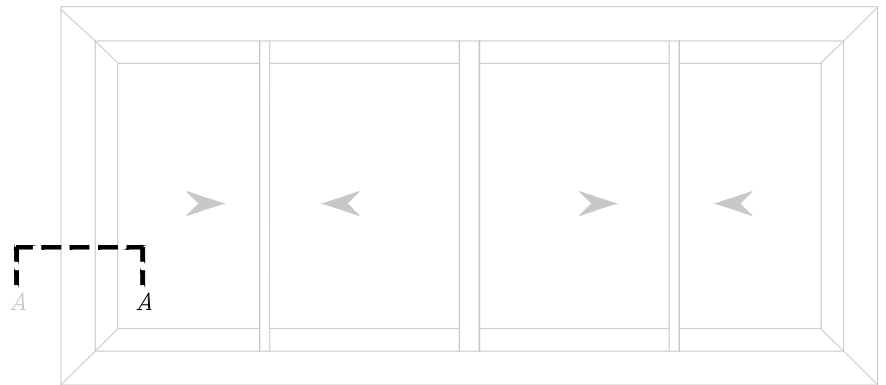

Details

Details

Details

Details

Details

- Line of Alu. profile VS 10200
- Alu. profile VS 10312
- Sticker gasket
- Weather strip 7*5mm
- Gasket for glass 3mm
- Line of Alu. profile VS 10100
- Double glass 6+12 A.S+6mm