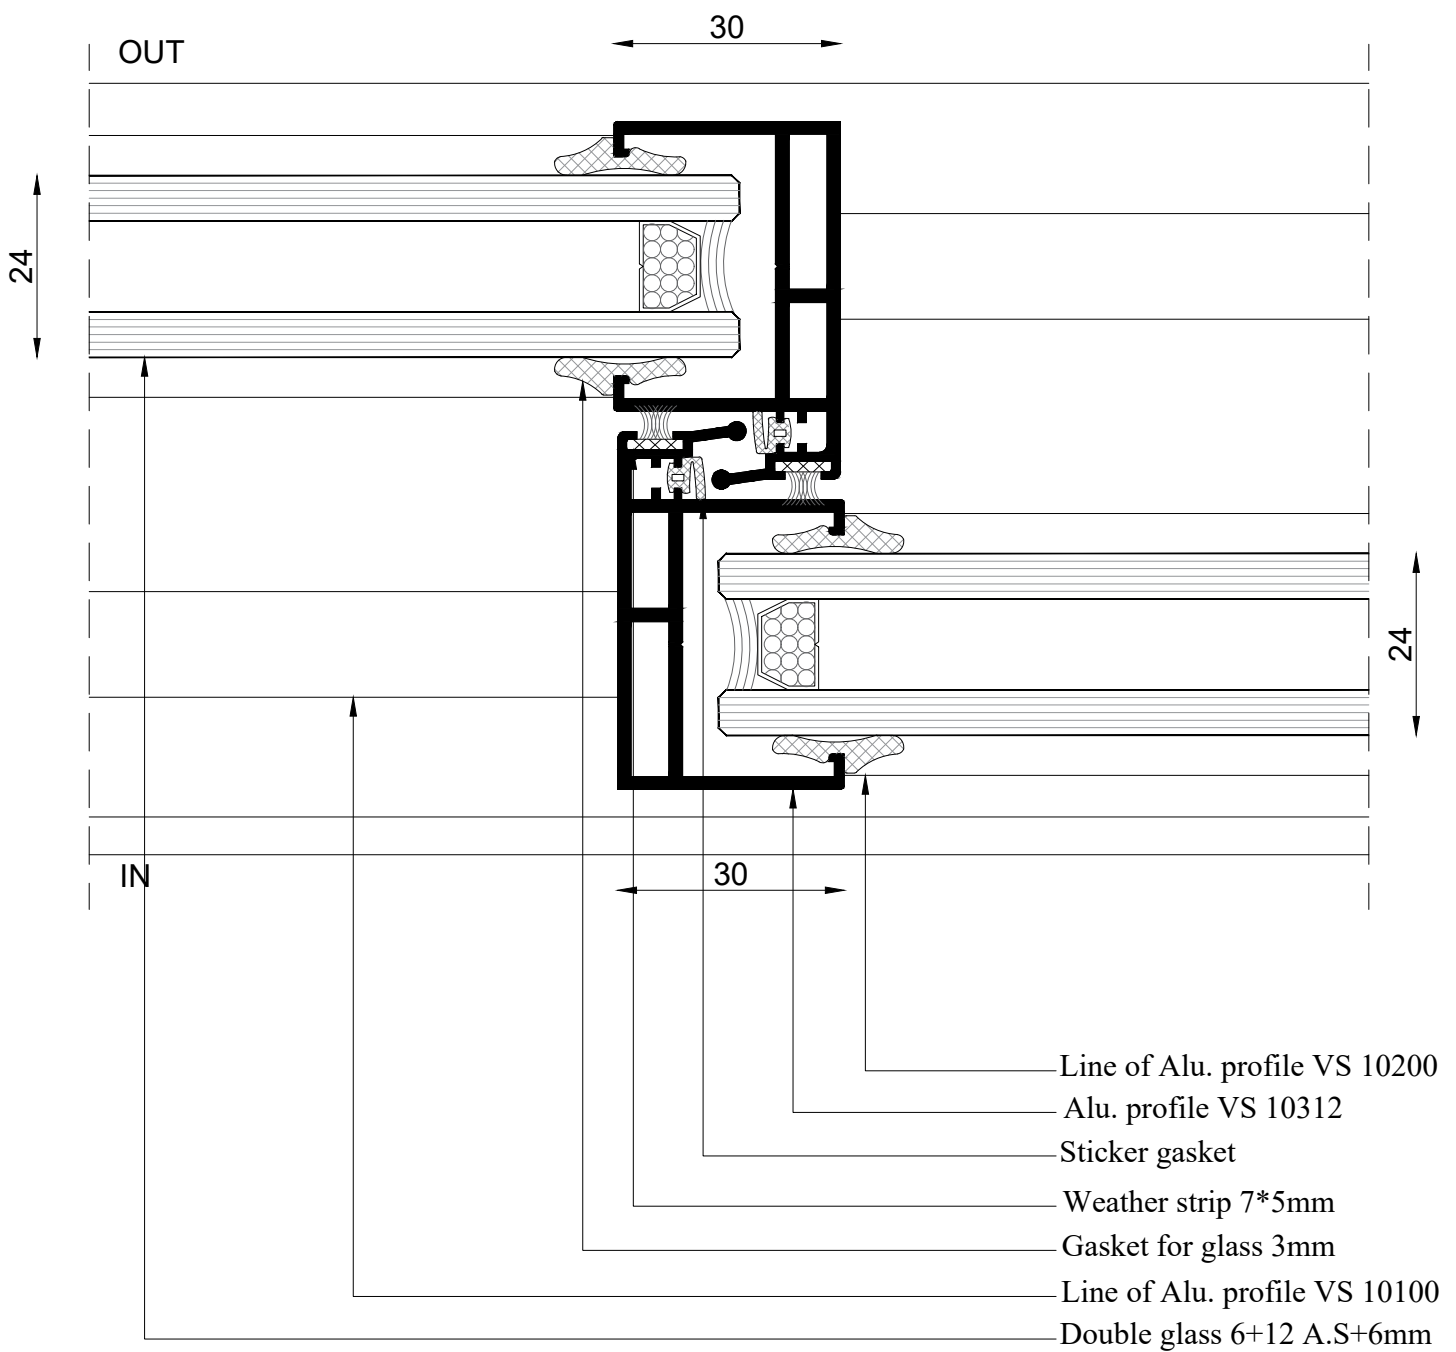

Details

Details

Details

OUT

- Line of Alu. profile VS 10200
- Alu. profile VS 10312
- Sticker gasket
- Weather strip 7*5mm
- Gasket for glass 3mm
- Line of Alu. profile VS 10103
- Double glass 6+12 A.S+6mm

Details

Line of Alu. profile VS 10200

Alu. profile VS 10312

Sticker gasket

Weather strip 7*5mm

Gasket for glass 3mm

Line of Alu. profile VS 10103

Double glass 6+12 A.S+6mm

Details

Details

Details

Details

Details

- Line of Alu. profile VS 10200
- Alu. profile VS 10312
- Sticker gasket
- Weather strip 7*5mm
- Gasket for glass 3mm
- Line of Alu. profile VS 10100
- Double glass 6+12 A.S+6mm

Details

Details

Details

Details

Details

Fixed Profile VS10322 With Sash Profile VS10200

Insert profile VS 10322
in sash profile VS 10200

Fixed Insert profile VS 10322
in sash profile VS 10200