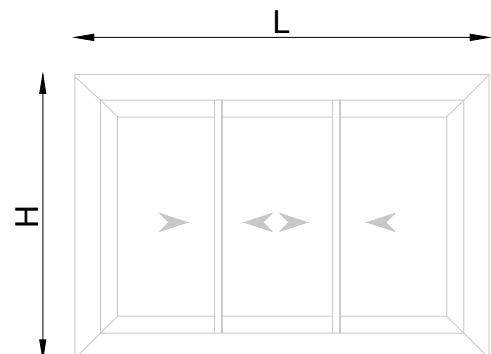

Volcano Slim Window Three Sash

Profile	NO.	QTY.	Cutting length (mm)	Angel
Frame	VS-10100	2	L	45 - 45
		2	H	45 - 45
Sash	VS-10200	2	$(L - 37.5) / 3$	90 - 90
		4	$(L - 37.5) / 3$	45-90
		2	H - 63	45 - 45
Hook	VS-10312	4	H - 93	90 - 90