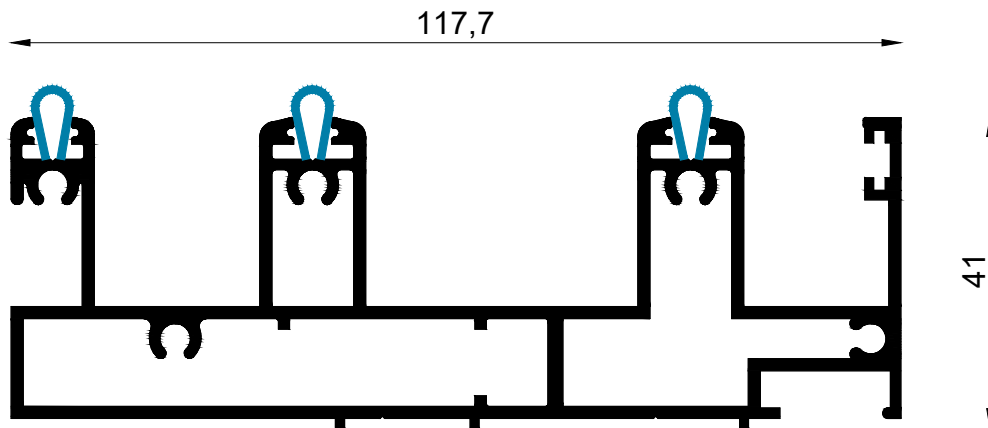

VOLCANO SLIM ANOX SLIDING SYSTEM

Volcano Slim Sliding System

Profiles List

VS 10100
1.947 KG/M IX 11.32 CM⁴
IY : 71.12 CM⁴

VS 10101
2.338 KG/M IX: 13.95 CM⁴
IY: 122.99 CM⁴

VS 10102
2.573 KG/M IX: 32.5 CM⁴
IY: 149.5 CM⁴

Profiles List

VS 10103
2.527 KG/M

VS 10314
1.161 KG/M IX: 23.79 CM⁴
IY: 3.96 CM⁴

VS 10315
1.666 KG/M IX: 49.94 CM⁴
IY: 13.26 CM⁴

Profiles List

VS 10200
1.177 KG/M IX: 21.6249 CM4
IY: 8.9954 CM4

VS 10312
0.783 KG/M IX: 2.0699 CM4
IY: 7.3271 CM4

- Line of Alu. profile VS 10200
- Alu. profile VS 10312
- Sticker gasket
- Weather strip 7*5mm
- Gasket for glass 3mm
- Line of Alu. profile VS 10100
- Double glass 6+12 A.S+6mm

Details

Details

Details

Details