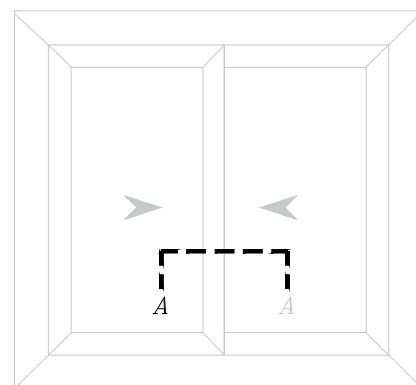

- Line of Alu. profile VS 10200
- Alu. profile VS 10312
- Sticker gasket
- Weather strip 7*5mm
- Gasket for glass 3mm
- Line of Alu. profile VS 10100
- Double glass 6+12 A.S+6mm

Details

Details

Details

Details

- Line of Alu. profile VS 10200
- Alu. profile VS 10312
- Sticker gasket
- Weather strip 7*5mm
- Gasket for glass 3mm
- Line of Alu. profile VS 10101
- Double glass 6+12 A.S+6mm

Details

Details

Details

Details

Details

Details

Details

Details

- Line of Alu. profile VS 10200
- Alu. profile adaptor VS 10317
- Alu. profile VS 10312
- Sticker gasket
- Weather strip 7*5mm
- Inner gasket for glass 5mm
- Line of Alu. profile VS 10100
- Single glass 6mm