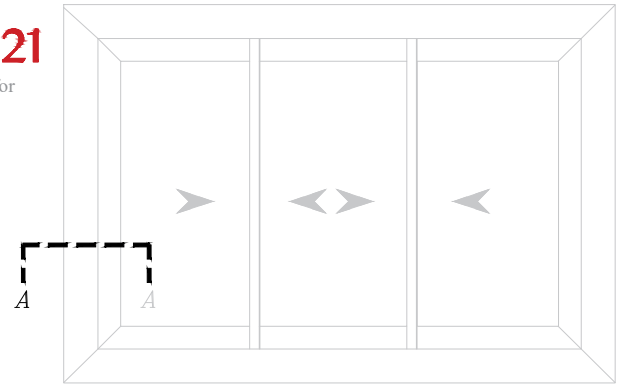

Details

Details

Details

Details

- Line of Alu. profile VS 10200
- Alu. profile adaptor VS 10317
- Alu. profile VS 10312
- Sticker gasket
- Weather strip 7*5mm
- Inner gasket for glass 5mm
- Line of Alu. profile VS 10100
- Single glass 6mm

Details

Details

Details

OUT

- Line of Alu. profile VS 10200
- Alu. profile VS 10312
- Sticker gasket
- Weather strip 7*5mm
- Gasket for glass 3mm
- Line of Alu. profile VS 10103
- Double glass 6+12 A.S+6mm