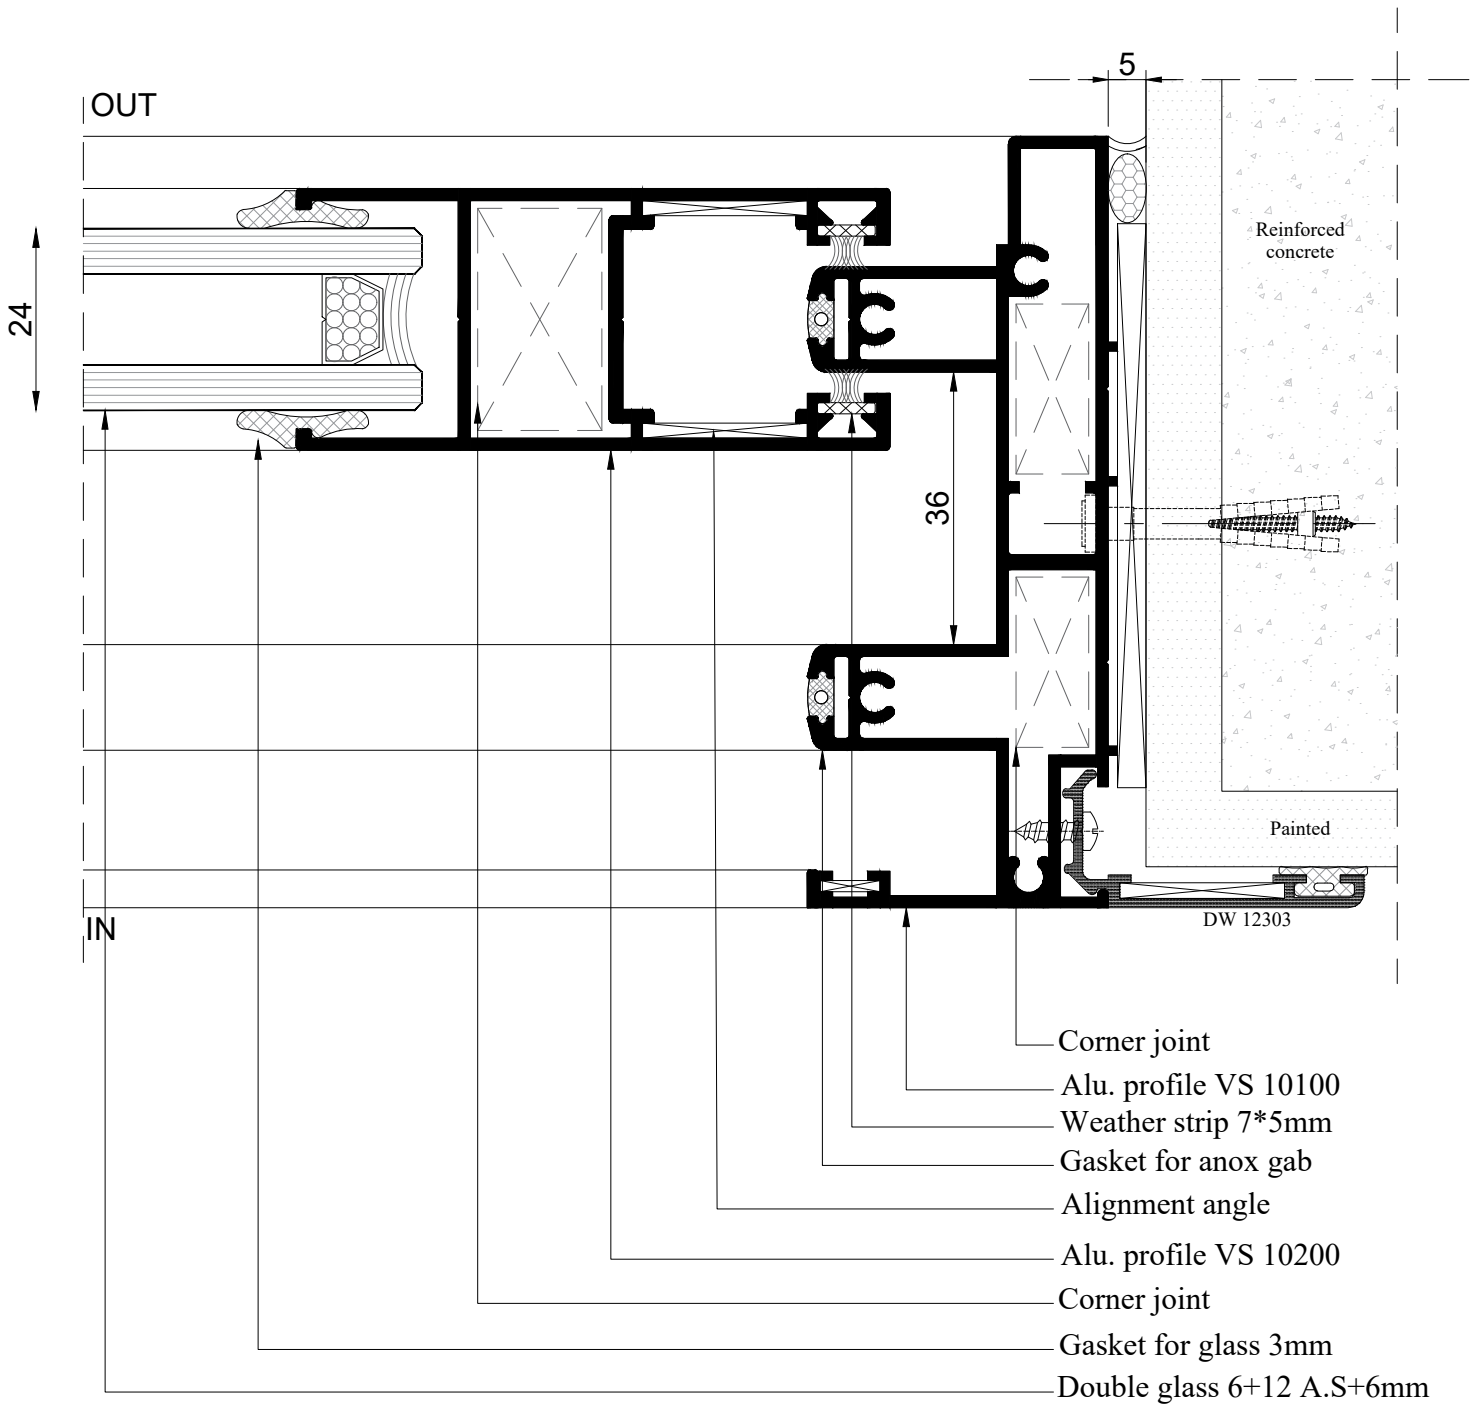

- Line of Alu. profile VS 10200
- Alu. profile VS 10312
- Sticker gasket
- Weather strip 7*5mm
- Gasket for glass 3mm
- Line of Alu. profile VS 10100
- Double glass 6+12 A.S+6mm

Details

Details

Details

Details

- Line of Alu. profile VS 10200
- Alu. profile VS 10312
- Sticker gasket
- Weather strip 7*5mm
- Gasket for glass 3mm
- Line of Alu. profile VS 10101
- Double glass 6+12 A.S+6mm

Details

Details

Details

Details

Details

Details

Details

Details

- Line of Alu. profile VS 10200
- Alu. profile adaptor VS 10317
- Alu. profile VS 10312
- Sticker gasket
- Weather strip 7*5mm
- Inner gasket for glass 5mm
- Line of Alu. profile VS 10100
- Single glass 6mm