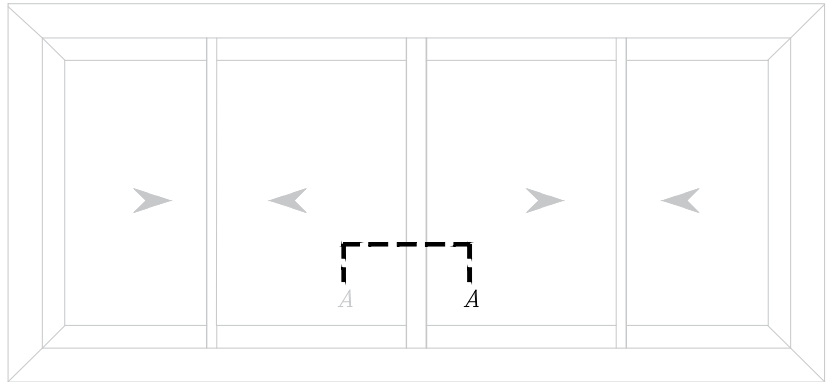

Details

Details

Details

Details

Details

- Line of Alu. profile VS 10200
- Alu. profile VS 10312
- Sticker gasket
- Weather strip 7*5mm
- Gasket for glass 3mm
- Line of Alu. profile VS 10100
- Double glass 6+12 A.S+6mm

Details

Details

Details

Details

Details

Fixed Profile VS10322 With Sash Profile VS10200

Insert profile VS 10322
in sash profile VS 10200

Fixed Insert profile VS 10322
in sash profile VS 10200