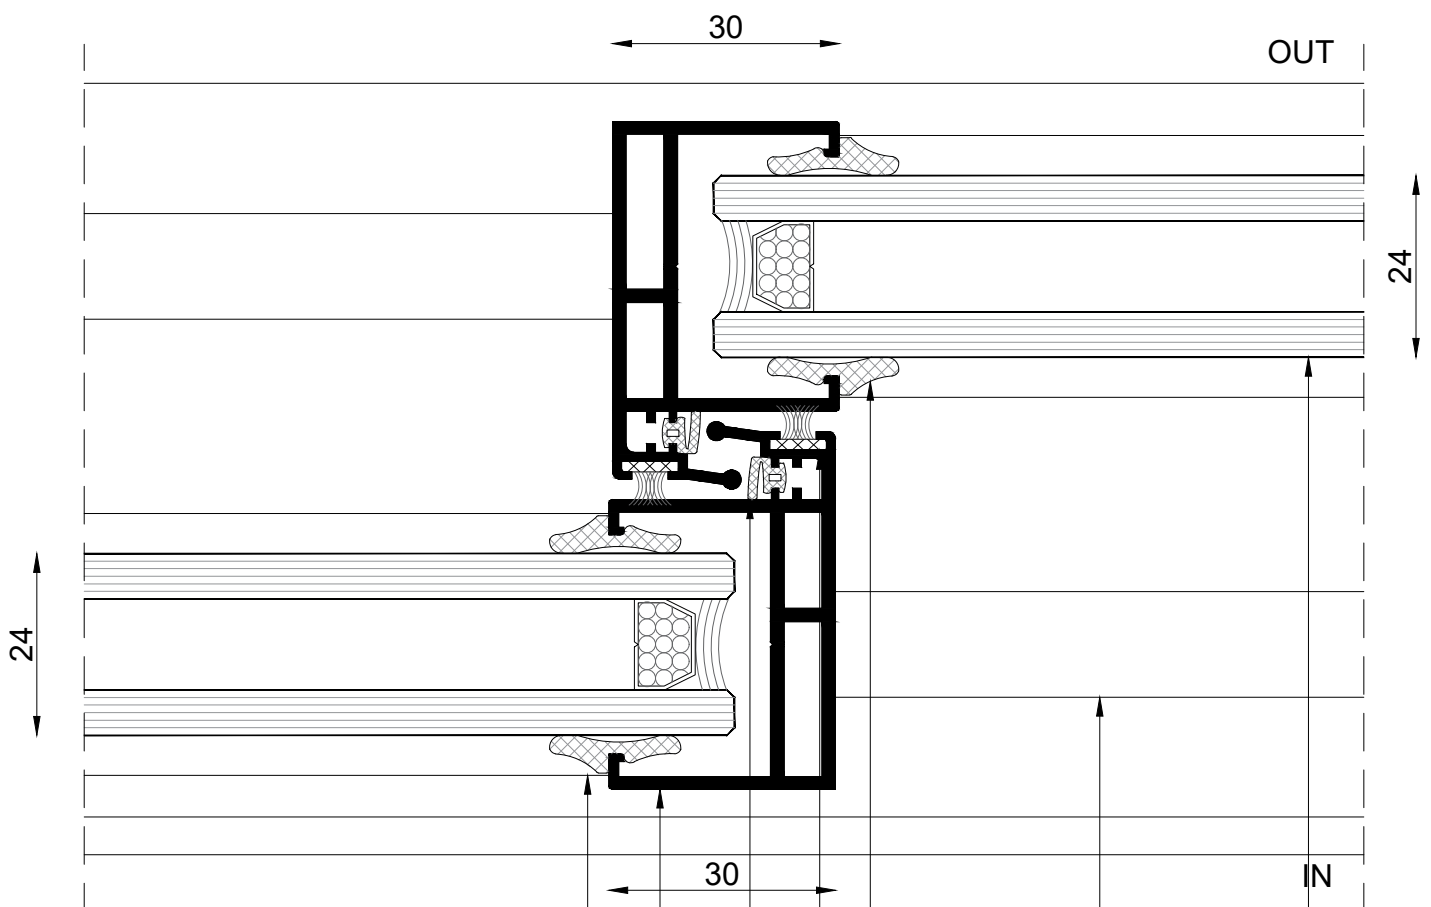

Details

- Line of Alu. profile VS 10200
- Alu. profile VS 10312
- Sticker gasket
- Weather strip 7*5mm
- Gasket for glass 3mm
- Line of Alu. profile VS 10100
- Double glass 6+12 A.S+6mm