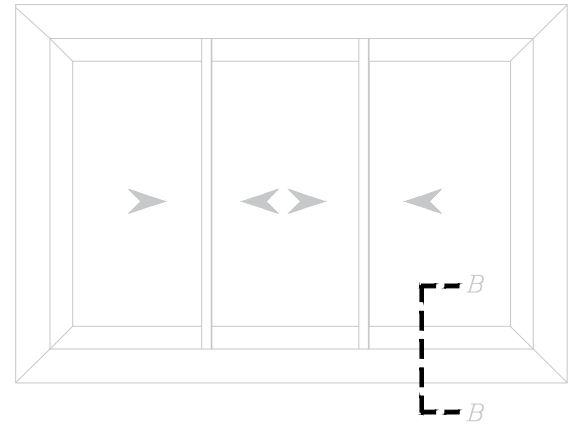

Details

Details

Details

OUT

- Line of Alu. profile VS 10200
- Alu. profile VS 10312
- Sticker gasket
- Weather strip 7*5mm
- Gasket for glass 3mm
- Line of Alu. profile VS 10103
- Double glass 6+12 A.S+6mm

Details

Line of Alu. profile VS 10200

Alu. profile VS 10312

Sticker gasket

Weather strip 7*5mm

Gasket for glass 3mm

Line of Alu. profile VS 10103

Double glass 6+12 A.S+6mm

Details

Details

Details

Details

Details

- Line of Alu. profile VS 10200
- Alu. profile VS 10312
- Sticker gasket
- Weather strip 7*5mm
- Gasket for glass 3mm
- Line of Alu. profile VS 10100
- Double glass 6+12 A.S+6mm