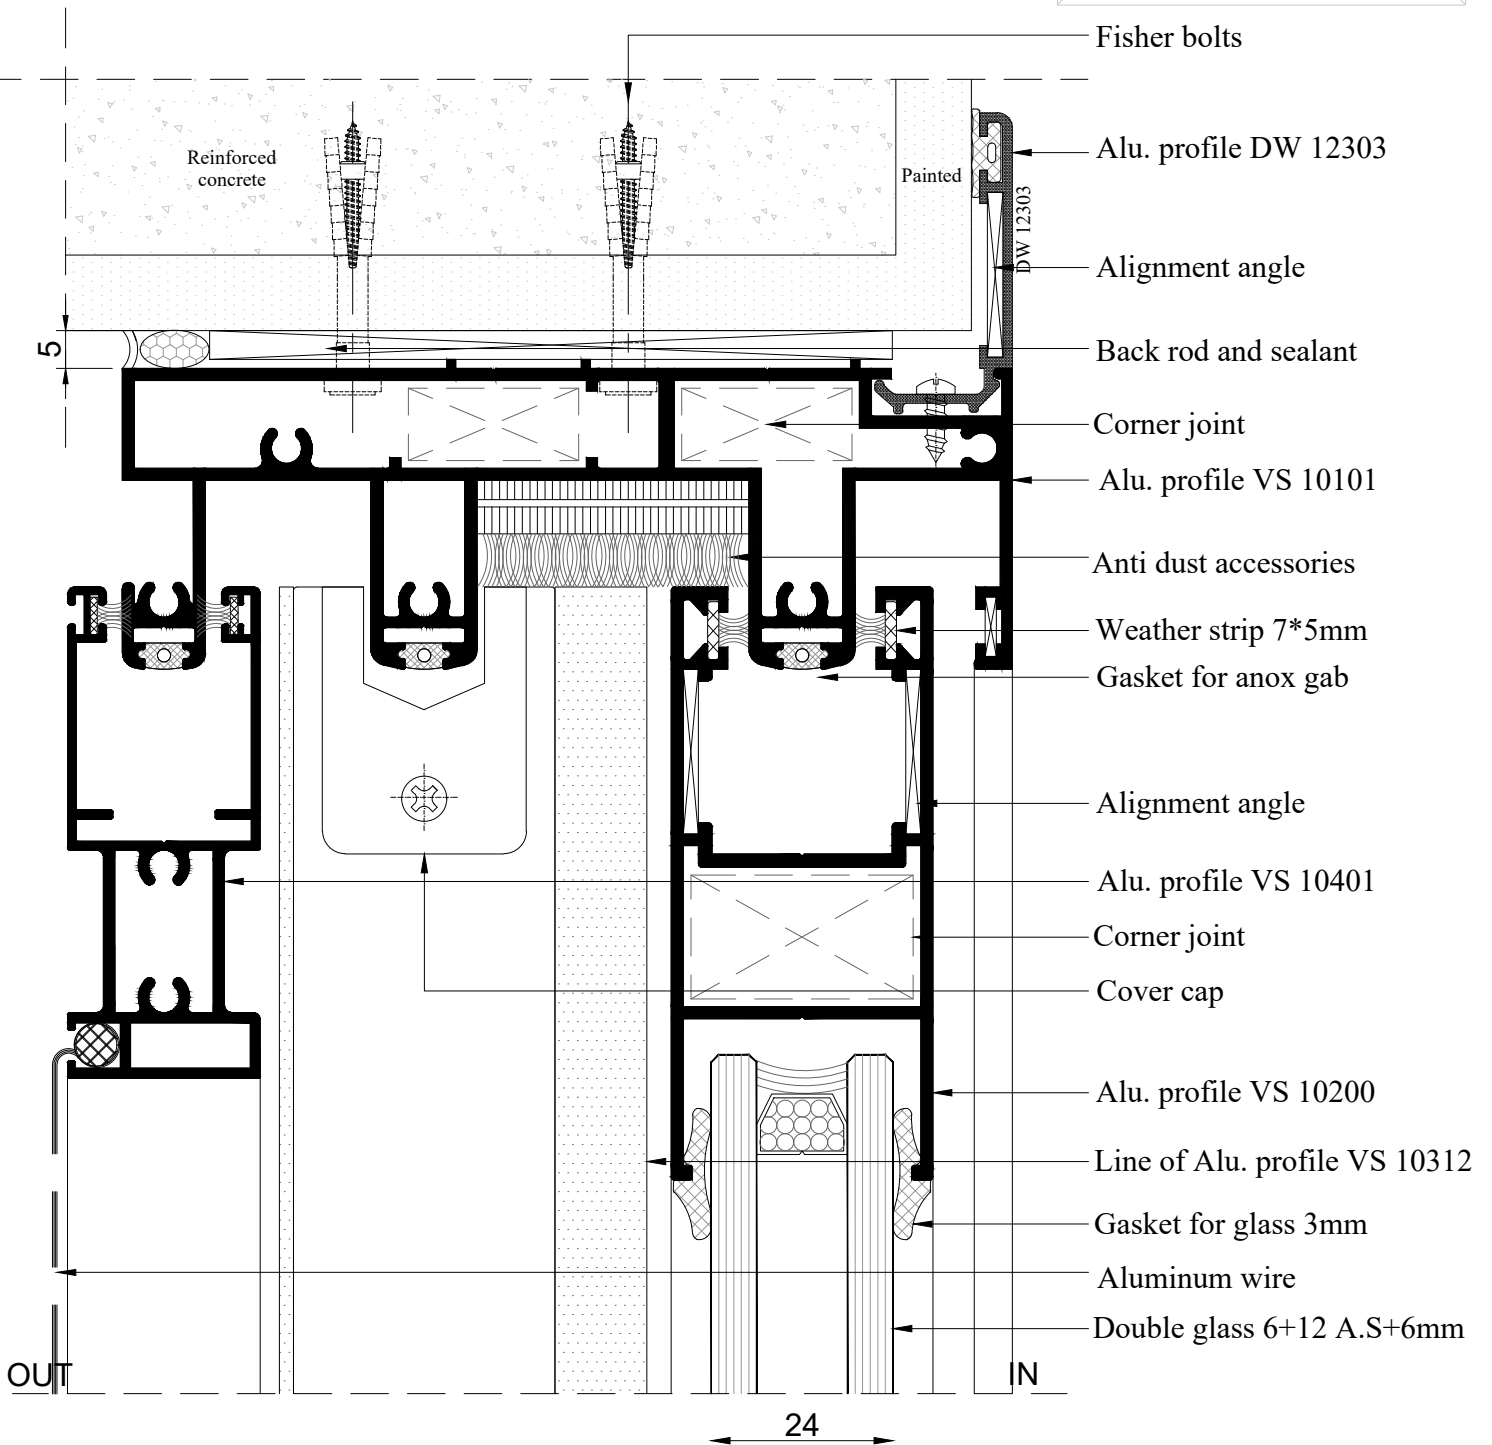

- Line of Alu. profile VS 10200
- Alu. profile VS 10312
- Sticker gasket
- Weather strip 7*5mm
- Gasket for glass 3mm
- Line of Alu. profile VS 10100
- Double glass 6+12 A.S+6mm

Details

Details

Details

Details

- Line of Alu. profile VS 10200
- Alu. profile VS 10312
- Sticker gasket
- Weather strip 7*5mm
- Gasket for glass 3mm
- Line of Alu. profile VS 10101
- Double glass 6+12 A.S+6mm

Details

Details

Details

Details

Details

Details

Details

Details

- Line of Alu. profile VS 10200
- Alu. profile adaptor VS 10317
- Alu. profile VS 10312
- Sticker gasket
- Weather strip 7*5mm
- Inner gasket for glass 5mm
- Line of Alu. profile VS 10100
- Single glass 6mm