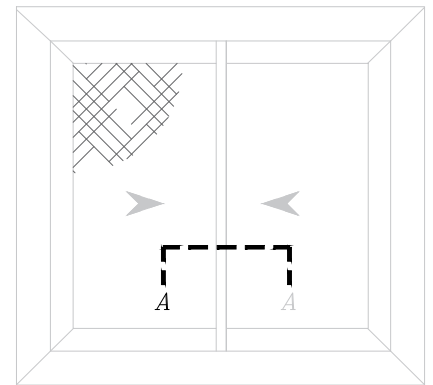

- Line of Alu. profile VS 10200
- Alu. profile VS 10312
- Sticker gasket
- Weather strip 7*5mm
- Gasket for glass 3mm
- Line of Alu. profile VS 10100
- Double glass 6+12 A.S+6mm

Details

Details

Details

Details

- Line of Alu. profile VS 10200
- Alu. profile VS 10312
- Sticker gasket
- Weather strip 7*5mm
- Gasket for glass 3mm
- Line of Alu. profile VS 10101
- Double glass 6+12 A.S+6mm

Details

Details

Details

Details

Details

Details

Details

Details

- Line of Alu. profile VS 10200
- Alu. profile adaptor VS 10317
- Alu. profile VS 10312
- Sticker gasket
- Weather strip 7*5mm
- Inner gasket for glass 5mm
- Line of Alu. profile VS 10100
- Single glass 6mm