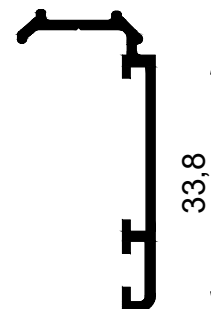

Profiles List

VS 10103
2.527 KG/M

VS 10314
1.161 KG/M IX: 23.79 CM⁴
IY: 3.96 CM⁴

VS 10315
1.666 KG/M IX: 49.94 CM⁴
IY: 13.26 CM⁴

Profiles List

VS 10200
1.177 KG/M IX: 21.6249 CM4
IY: 8.9954 CM4

VS 10312
0.783 KG/M IX: 2.0699 CM4
IY: 7.3271 CM4

VS 10313
0.502 KG/M IX: 3.375 CM4
IY: 3.389 CM4

VS 10322
0.429 KG/M IX: 0.61 CM4
IY: 1.58 CM4

VS 10323
0.213 KG/M IX: 0.0898 CM4
IY: 0.6192 CM4

VS 10317
0.340 KG/M IX: 0.844 CM4
IY: 1.413 CM4

Profiles List

VS 10401
0.880 KG/M

VS 10402
0.524 KG/M

DW 12315
0.659 KG/M

DW 12302/A
0.367 KG/M

DW 12302
0.302 KG/M

DW 12303
0.235 KG/M

Details

Details

- Line of Alu. profile VS 10200
- Alu. profile VS 10312
- Sticker gasket
- Weather strip 7*5mm
- Gasket for glass 3mm
- Line of Alu. profile VS 10100
- Double glass 6+12 A.S+6mm

Details

Details

Details

Details