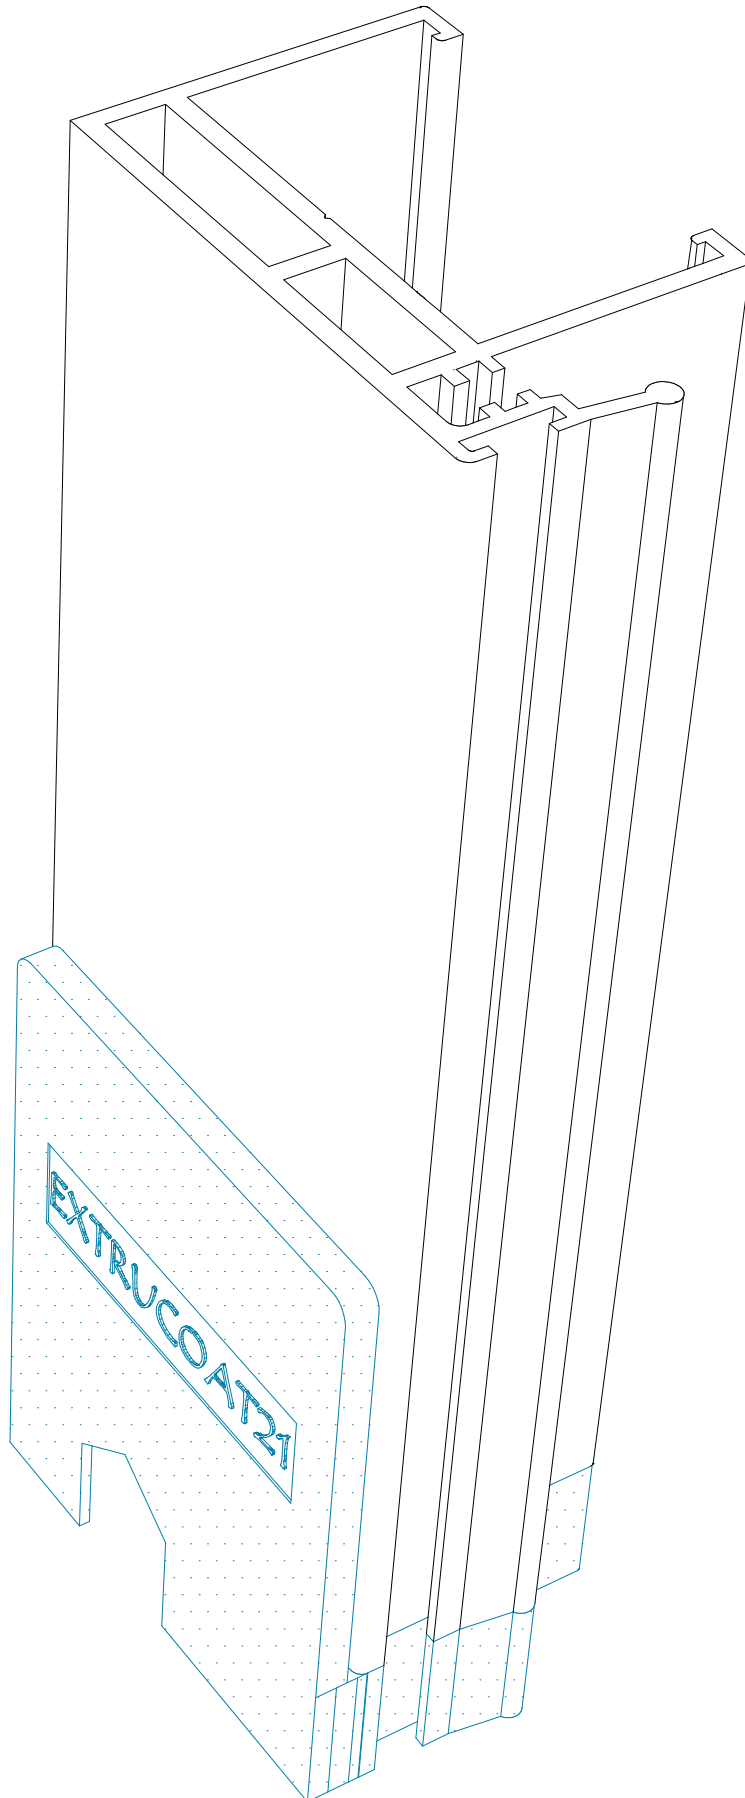

Cover Cap For Profile VS10312

Connection Between VS 10401 & VS 10402 Slim Fly Screen

Volcano Slim Cutting List

Volcano Slim Window Two Sash

Profile	NO.	QTY.	Cutting length (mm)	Angel
Frame	VS-10100	2	L	45 - 45
		2	H	45 - 45
Sash	VS-10200	4	$(L - 45) / 2$	45 - 90
		2	H - 63	45 - 45
Hook	VS-10312	2	H - 93	90 - 90