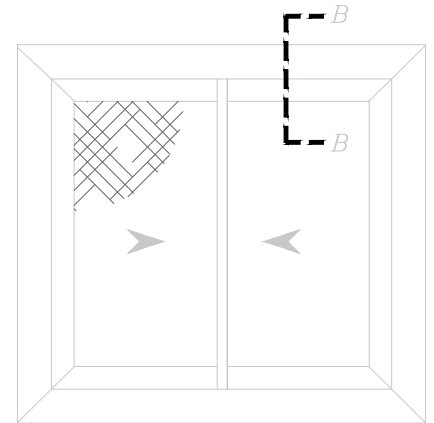

- Line of Alu. profile VS 10200
- Alu. profile VS 10312
- Sticker gasket
- Weather strip 7*5mm
- Gasket for glass 3mm
- Line of Alu. profile VS 10100
- Double glass 6+12 A.S+6mm

Details

Details

Details

Details

- Line of Alu. profile VS 10200
- Alu. profile VS 10312
- Sticker gasket
- Weather strip 7*5mm
- Gasket for glass 3mm
- Line of Alu. profile VS 10101
- Double glass 6+12 A.S+6mm

Details

Details

Details

Details

Details

Details

Details

Details

- Line of Alu. profile VS 10200
- Alu. profile adaptor VS 10317
- Alu. profile VS 10312
- Sticker gasket
- Weather strip 7*5mm
- Inner gasket for glass 5mm
- Line of Alu. profile VS 10100
- Single glass 6mm