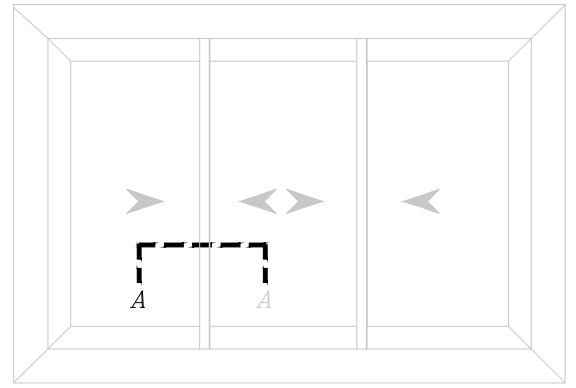

Details

Details

Details

Details

- Line of Alu. profile VS 10200
- Alu. profile adaptor VS 10317
- Alu. profile VS 10312
- Sticker gasket
- Weather strip 7*5mm
- Inner gasket for glass 5mm
- Line of Alu. profile VS 10100
- Single glass 6mm

Details

Details

Details

OUT

- Line of Alu. profile VS 10200
- Alu. profile VS 10312
- Sticker gasket
- Weather strip 7*5mm
- Gasket for glass 3mm
- Line of Alu. profile VS 10103
- Double glass 6+12 A.S+6mm