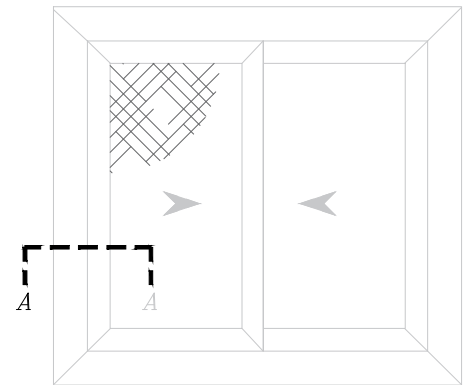

- Line of Alu. profile VS 10200
- Alu. profile VS 10312
- Sticker gasket
- Weather strip 7*5mm
- Gasket for glass 3mm
- Line of Alu. profile VS 10100
- Double glass 6+12 A.S+6mm

Details

Details

Details

Details

- Line of Alu. profile VS 10200
- Alu. profile VS 10312
- Sticker gasket
- Weather strip 7*5mm
- Gasket for glass 3mm
- Line of Alu. profile VS 10101
- Double glass 6+12 A.S+6mm

Details

Details

Details

Details

Details

Details

Details

Details

- Line of Alu. profile VS 10200
- Alu. profile adaptor VS 10317
- Alu. profile VS 10312
- Sticker gasket
- Weather strip 7*5mm
- Inner gasket for glass 5mm
- Line of Alu. profile VS 10100
- Single glass 6mm