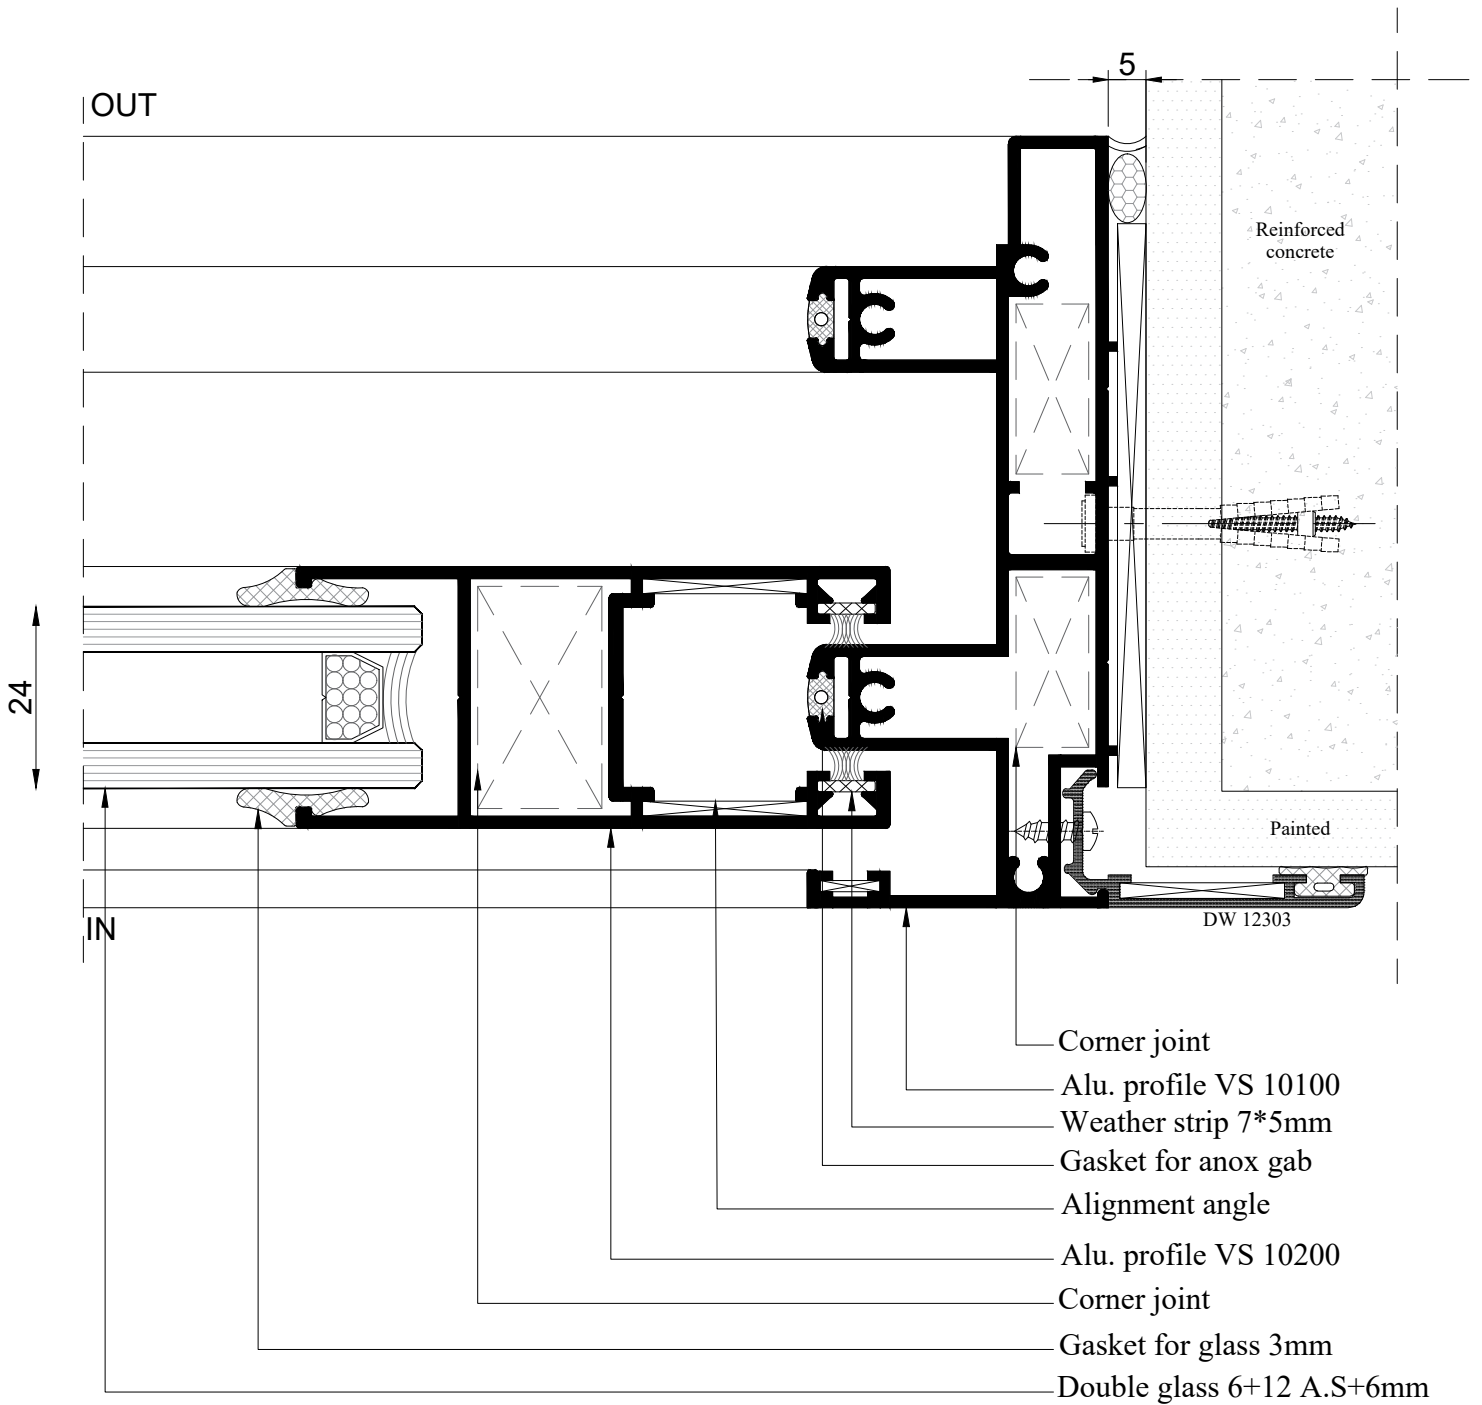

Details

Details

Details

OUT

- Line of Alu. profile VS 10200
- Alu. profile VS 10312
- Sticker gasket
- Weather strip 7*5mm
- Gasket for glass 3mm
- Line of Alu. profile VS 10103
- Double glass 6+12 A.S+6mm

Details

Line of Alu. profile VS 10200

Alu. profile VS 10312

Sticker gasket

Weather strip 7*5mm

Gasket for glass 3mm

Line of Alu. profile VS 10103

Double glass 6+12 A.S+6mm

Details

Details

Details

Details

Details

- Line of Alu. profile VS 10200
- Alu. profile VS 10312
- Sticker gasket
- Weather strip 7*5mm
- Gasket for glass 3mm
- Line of Alu. profile VS 10100
- Double glass 6+12 A.S+6mm

Details

Details

Details

Details

Details

Fixed Profile VS10322 With Sash Profile VS10200

Insert profile VS 10322
in sash profile VS 10200

Fixed Insert profile VS 10322
in sash profile VS 10200