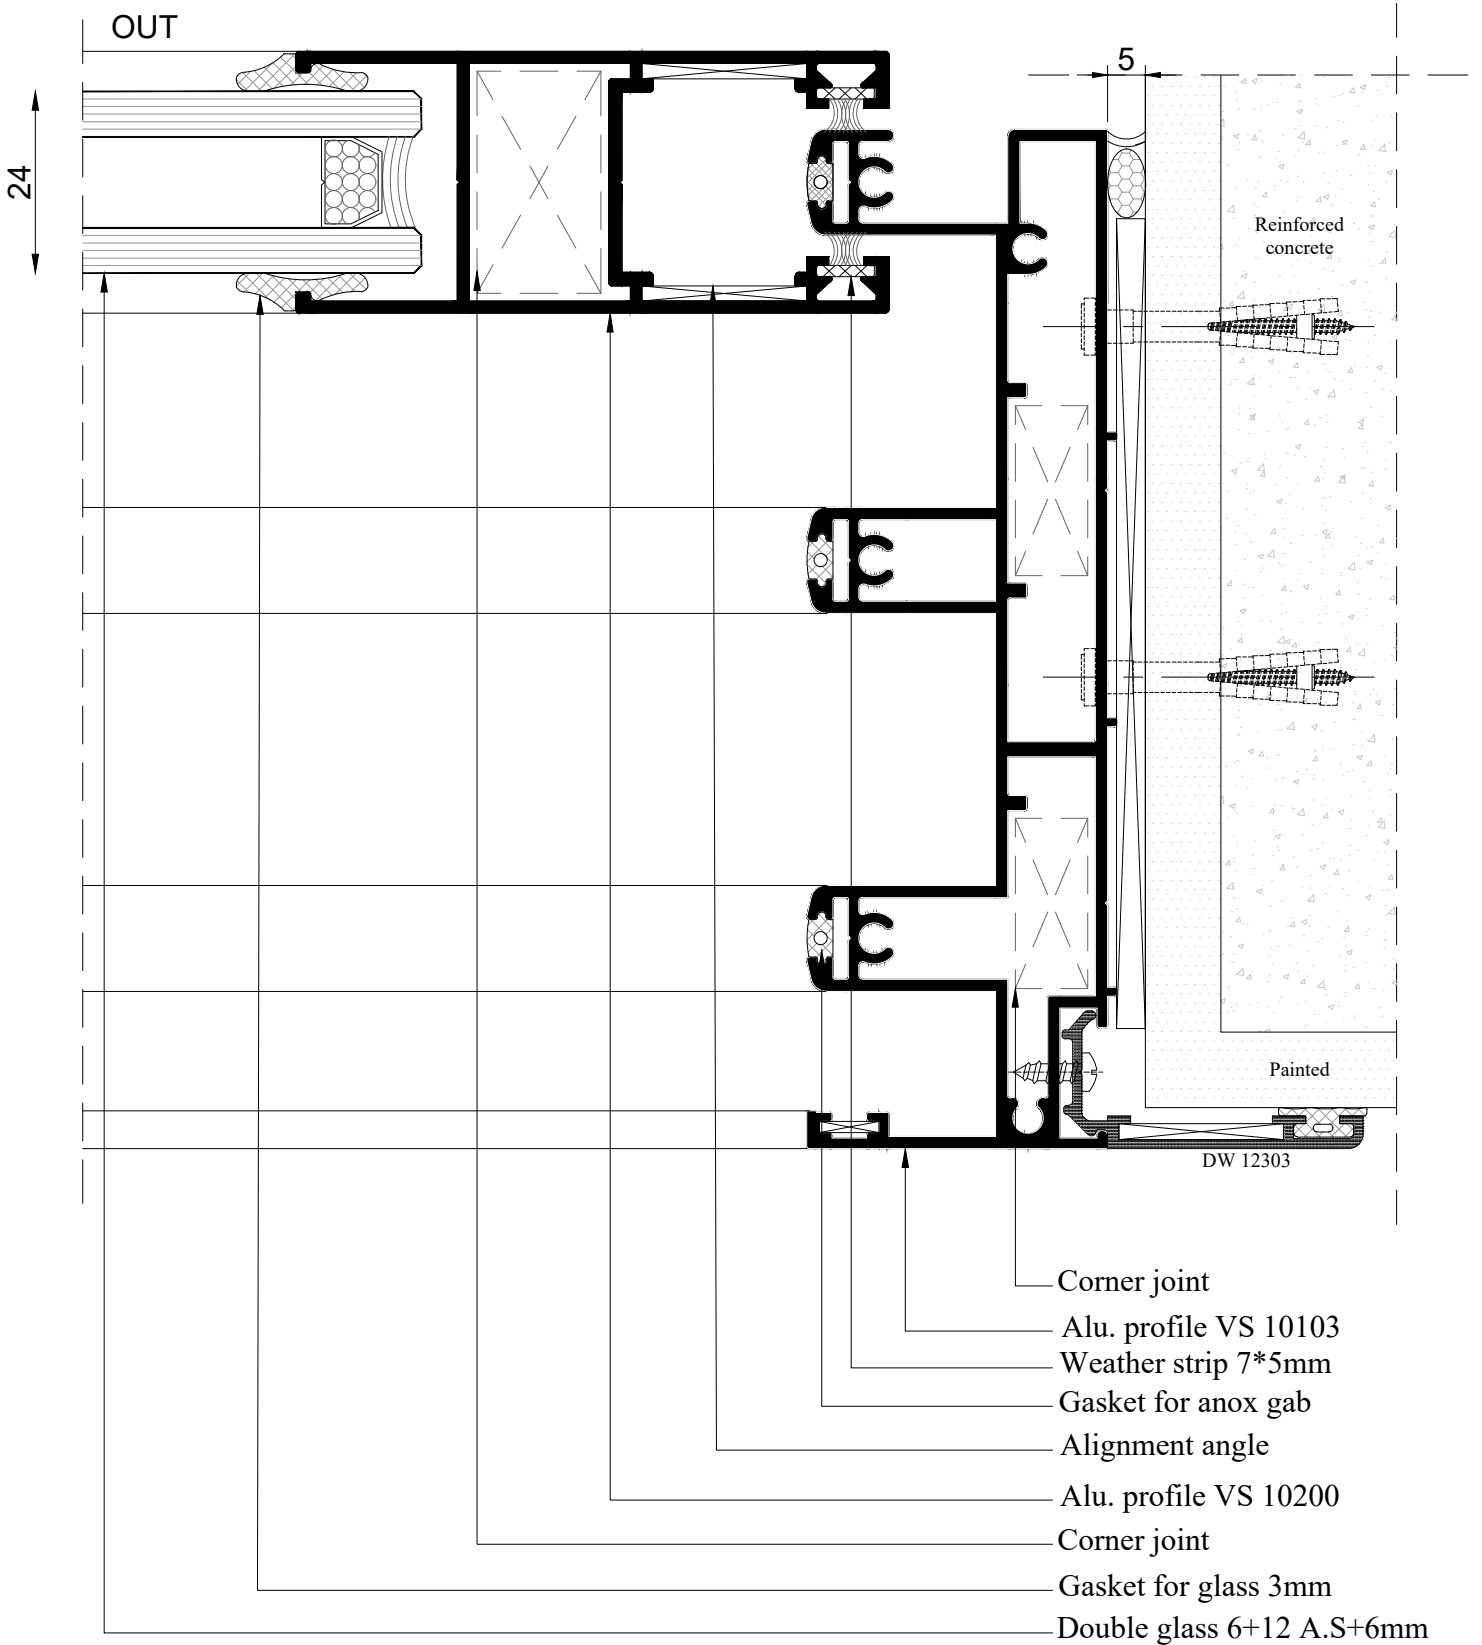

Details

Details

Details

OUT

- Line of Alu. profile VS 10200
- Alu. profile VS 10312
- Sticker gasket
- Weather strip 7*5mm
- Gasket for glass 3mm
- Line of Alu. profile VS 10103
- Double glass 6+12 A.S+6mm

Details

Line of Alu. profile VS 10200

Alu. profile VS 10312

Sticker gasket

Weather strip 7*5mm

Gasket for glass 3mm

Line of Alu. profile VS 10103

Double glass 6+12 A.S+6mm

Details

Details

Details

Details

Details

- Line of Alu. profile VS 10200
- Alu. profile VS 10312
- Sticker gasket
- Weather strip 7*5mm
- Gasket for glass 3mm
- Line of Alu. profile VS 10100
- Double glass 6+12 A.S+6mm