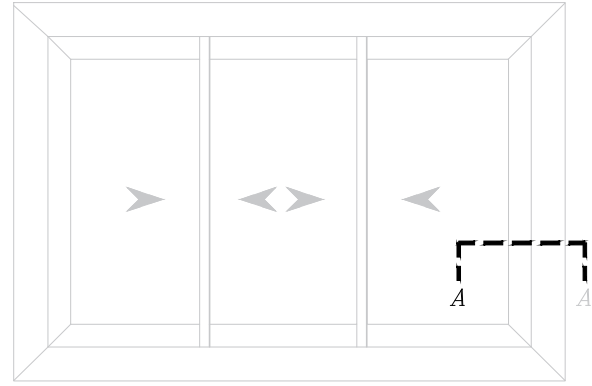

Details

Details

Details

OUT

- Line of Alu. profile VS 10200
- Alu. profile VS 10312
- Sticker gasket
- Weather strip 7*5mm
- Gasket for glass 3mm
- Line of Alu. profile VS 10103
- Double glass 6+12 A.S+6mm

Details

Line of Alu. profile VS 10200

Alu. profile VS 10312

Sticker gasket

Weather strip 7*5mm

Gasket for glass 3mm

Line of Alu. profile VS 10103

Double glass 6+12 A.S+6mm

Details

Details

Details

Details

Details

- Line of Alu. profile VS 10200
- Alu. profile VS 10312
- Sticker gasket
- Weather strip 7*5mm
- Gasket for glass 3mm
- Line of Alu. profile VS 10100
- Double glass 6+12 A.S+6mm