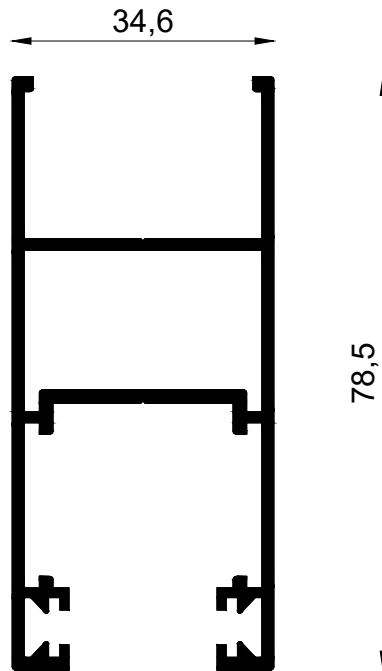

VOLCANO SLIM ANOX SLIDING SYSTEM

Volcano Slim Sliding System

Profiles List

VS 10100
1.947 KG/M IX 11.32 CM⁴
IY : 71.12 CM⁴

VS 10101
2.338 KG/M IX: 13.95 CM⁴
IY: 122.99 CM⁴

VS 10102
2.573 KG/M IX: 32.5 CM⁴
IY: 149.5 CM⁴

Profiles List

VS 10103
2.527 KG/M

VS 10314
1.161 KG/M IX: 23.79 CM⁴
IY: 3.96 CM⁴

VS 10315
1.666 KG/M IX: 49.94 CM⁴
IY: 13.26 CM⁴

Profiles List

VS 10200
1.177 KG/M IX: 21.6249 CM4
IY: 8.9954 CM4

VS 10312
0.783 KG/M IX: 2.0699 CM4
IY: 7.3271 CM4

VS 10313
0.502 KG/M IX: 3.375 CM4
IY: 3.389 CM4

VS 10322
0.429 KG/M IX: 0.61 CM4
IY: 1.58 CM4

VS 10323
0.213 KG/M IX: 0.0898 CM4
IY: 0.6192 CM4

VS 10317
0.340 KG/M IX: 0.844 CM4
IY: 1.413 CM4

Profiles List

- Line of Alu. profile VS 10200
- Alu. profile VS 10312
- Sticker gasket
- Weather strip 7*5mm
- Gasket for glass 3mm
- Line of Alu. profile VS 10100
- Double glass 6+12 A.S+6mm

Details

Details

Details

Details