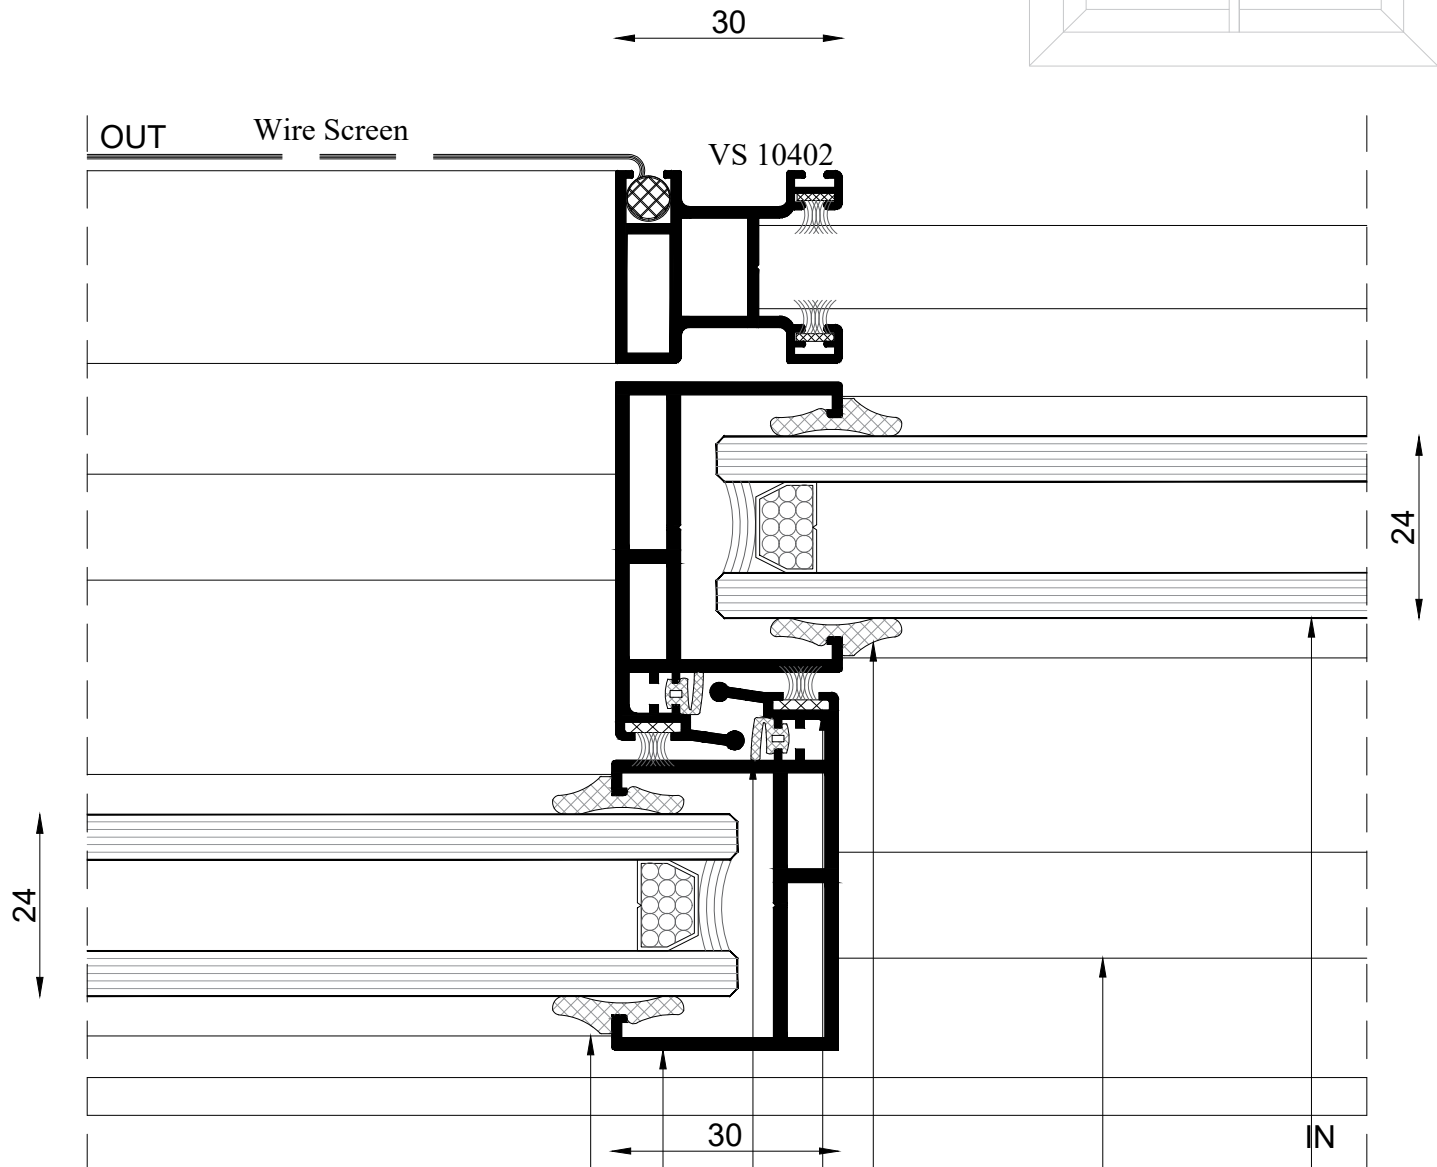

Details

- Line of Alu. profile VS 10200
- Alu. profile VS 10312
- Sticker gasket
- Weather strip 7*5mm
- Gasket for glass 3mm
- Line of Alu. profile VS 10101
- Double glass 6+12 A.S+6mm