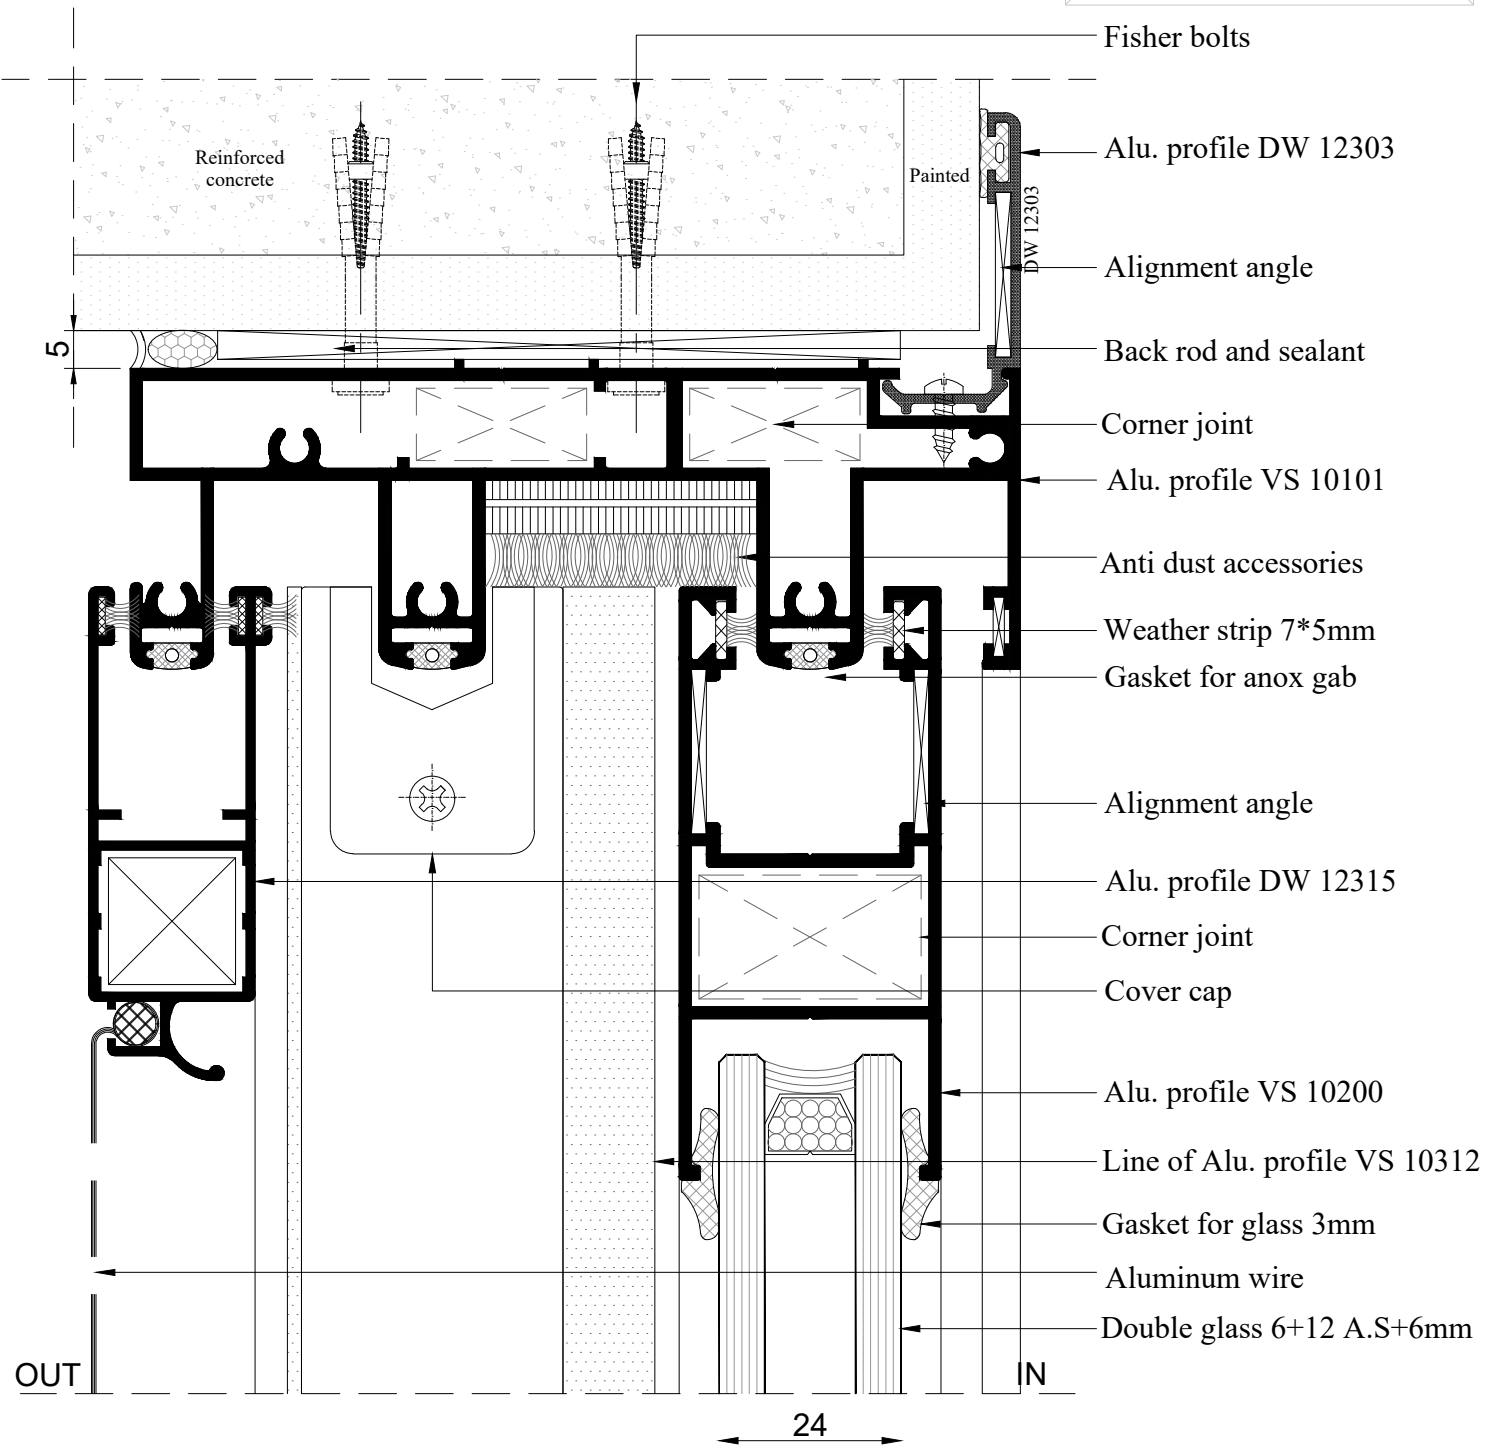

- Line of Alu. profile VS 10200
- Alu. profile VS 10312
- Sticker gasket
- Weather strip 7*5mm
- Gasket for glass 3mm
- Line of Alu. profile VS 10100
- Double glass 6+12 A.S+6mm

Details

Details

Details

Details

- Line of Alu. profile VS 10200
- Alu. profile VS 10312
- Sticker gasket
- Weather strip 7*5mm
- Gasket for glass 3mm
- Line of Alu. profile VS 10101
- Double glass 6+12 A.S+6mm

Details

Details

Details

Details

Details

Details

Details

Details

- Line of Alu. profile VS 10200
- Alu. profile adaptor VS 10317
- Alu. profile VS 10312
- Sticker gasket
- Weather strip 7*5mm
- Inner gasket for glass 5mm
- Line of Alu. profile VS 10100
- Single glass 6mm