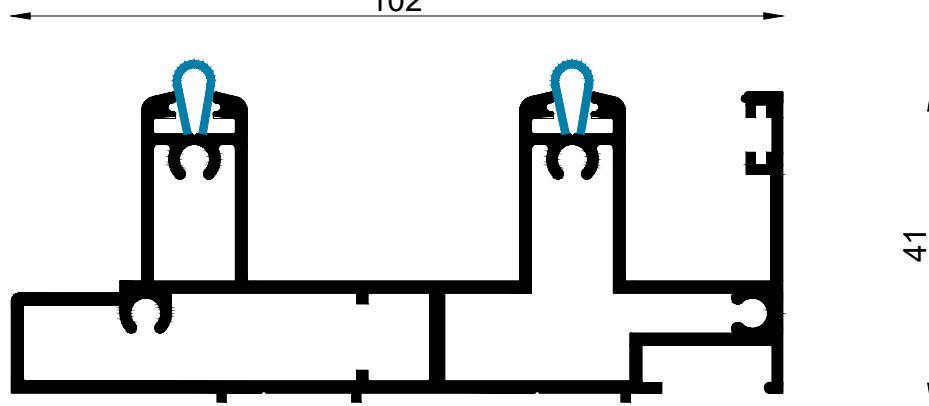

VOLCANO SLIM ANOX SLIDING SYSTEM

Volcano Slim Sliding System

Profiles List

VS 10100
1.947 KG/M IX 11.32 CM⁴
IY : 71.12 CM⁴

VS 10101
2.338 KG/M IX: 13.95 CM⁴
IY: 122.99 CM⁴

VS 10102
2.573 KG/M IX: 32.5 CM⁴
IY: 149.5 CM⁴

Profiles List

VS 10103
2.527 KG/M

VS 10314
1.161 KG/M IX: 23.79 CM⁴
IY: 3.96 CM⁴

VS 10315
1.666 KG/M IX: 49.94 CM⁴
IY: 13.26 CM⁴

Profiles List

VS 10200
1.177 KG/M IX: 21.6249 CM4
IY: 8.9954 CM4

VS 10312
0.783 KG/M IX: 2.0699 CM4
IY: 7.3271 CM4

- Line of Alu. profile VS 10200
- Alu. profile VS 10312
- Sticker gasket
- Weather strip 7*5mm
- Gasket for glass 3mm
- Line of Alu. profile VS 10100
- Double glass 6+12 A.S+6mm

Details

Details

Details

Details